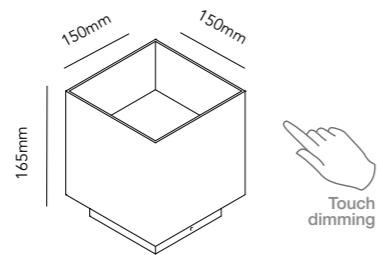

COZY

Design: Ronni Gol

Cosy has a touch function,
with three levels of light

COZY ROUND

White	281080
Black/Gold	281081

7W LED - Warm white - 230V - IP20

DKK	1.996,- ex. VAT / 2.495,- incl. VAT
SEK	2.596,- ex. VAT / 3.245,- incl. VAT
NOK	2.596,- ex. VAT / 3.245,- incl. VAT
EURO	277,- ex. VAT