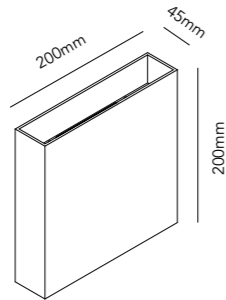

COMPACT W2

White	256335
Black	256336

2 x 6W LED - Warm white - 230V - IP54

DKK	2.396,- ex. VAT / 2.995,- incl. VAT
SEK	3.116,- ex. VAT / 3.895,- incl. VAT
NOK	3.116,- ex. VAT / 3.895,- incl. VAT
EURO	333,- ex. VAT