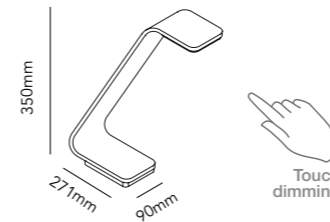

URBAN T35

White	281050
Black	281052

11W LED - Warm white - 230V - IP20

DKK	2.396,- ex. VAT / 2.995,- incl. VAT
SEK	3.116,- ex. VAT / 3.895,- incl. VAT
NOK	3.116,- ex. VAT / 3.895,- incl. VAT
EURO	333,- ex. VAT