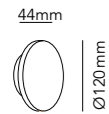

SOHO W1

White	256350
Black	256351
Gold*	256353

6W LED - Warm white - 230V - IP54

DKK	1.196,- ex. VAT / 1.495,- incl. VAT
SEK	1.556,- ex. VAT / 1.945,- incl. VAT
NOK	1.556,- ex. VAT / 1.945,- incl. VAT
EURO	166,- ex. VAT