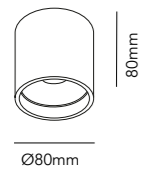

SOLO ROUND

White	258990
Black	258991
Black/Gold*	258992
Gold*	258993

6W LED - Warm white - 230V - IP54

DKK	1.196,- ex. VAT / 1.495,- incl. VAT
SEK	1.556,- ex. VAT / 1.945,- incl. VAT
NOK	1.556,- ex. VAT / 1.945,- incl. VAT
EURO	166,- ex. VAT