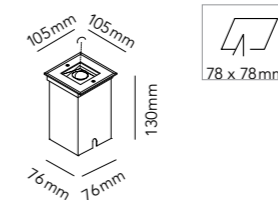

SUB 2 SQUARE

Stainless steel 256956

6W LED - Warm white - 230V - IP67

DKK	2.316,- ex. VAT / 2.895,- incl. VAT
SEK	3.012,- ex. VAT / 3.765,- incl. VAT
NOK	3.012,- ex. VAT / 3.765,- incl. VAT
EURO	322,- ex. VAT