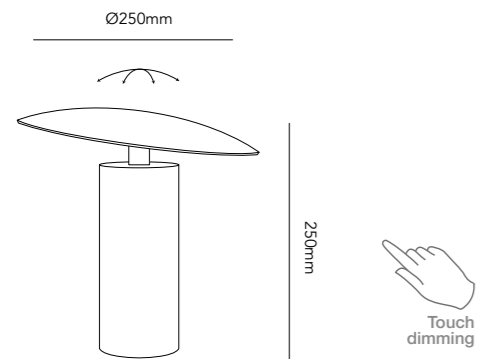

MADISON TABLE

Design: Marie Holsting

Madison has a touch function,
with three levels of light

MADISON T1

White	255000
Black/gold	255001

9W LED - Warm white - 230V - IP20

DKK	3.116,- ex. VAT / 3.895,- incl. VAT
SEK	4.048,- ex. VAT / 5.060,- incl. VAT
NOK	4.048,- ex. VAT / 5.060,- incl. VAT
EURO	433,- ex. VAT