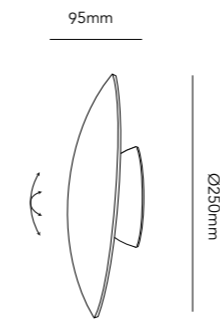

MADISON W1

White	255005
Black/gold	255006

5W LED - Warm white - 230V - IP20

DKK	2.396,- ex. VAT / 2.995,- incl. VAT
SEK	3.116,- ex. VAT / 3.895,- incl. VAT
NOK	3.116,- ex. VAT / 3.895,- incl. VAT
EURO	333,- ex. VAT