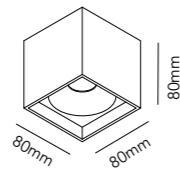

SOLO SQUARE

White	258995
Black	258996
Black/Gold*	258997
Gold*	258998

6W LED - Warm white - 230V - IP54

DKK	1.196,- ex. VAT / 1.495,- incl. VAT
SEK	1.556,- ex. VAT / 1.945,- incl. VAT
NOK	1.556,- ex. VAT / 1.945,- incl. VAT
EURO	166,- ex. VAT