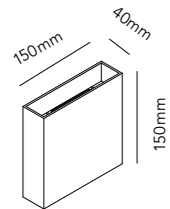

COMPACT

Design: Ronni Gol

COMPACT W1

White	256330
Black	256331

2 x 3W LED - Warm white - 230V - IP54

DKK	1.996,- ex. VAT / 2.495,- incl. VAT
SEK	2.596,- ex. VAT / 3.245,- incl. VAT
NOK	2.596,- ex. VAT / 3.245,- incl. VAT
EURO	277,- ex. VAT