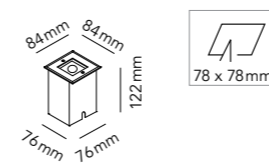

SUB 1 SQUARE

Stainless steel 256955

4W LED - Warm white- 230V - IP67

DKK	1.996,- ex. VAT / 2.495,- incl. VAT
SEK	2.596,- ex. VAT / 3.245,- incl. VAT
NOK	2.596,- ex. VAT / 3.245,- incl. VAT
EURO	277,- ex. VAT