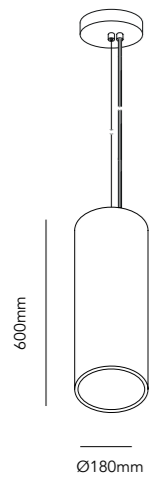

creating functionality

ZERO LED

Design: Ronni Gol

See accessories for this product
at page 222 (Ceiling bases)

ZERO S+ LED

Black/gold 280152

20W + 8W LED - 230V - IP20

DKK	5.596,- ex. VAT / 6.995,- incl. VAT
SEK	7.268,- ex. VAT / 9.085,- incl. VAT
NOK	7.268,- ex. VAT / 9.085,- incl. VAT
EURO	777,- ex. VAT