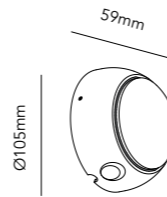

LUNA

Design: LP Design Team

Luna has a touch function, with three levels of light

LUNA W1

White	261100
Black	261101

4W LED - Warm white - 230V - IP20

DKK	1.516,- ex. VAT / 1.895,- incl. VAT
SEK	1.972,- ex. VAT / 2.465,- incl. VAT
NOK	1.972,- ex. VAT / 2.465,- incl. VAT
EURO	211,- ex. VAT