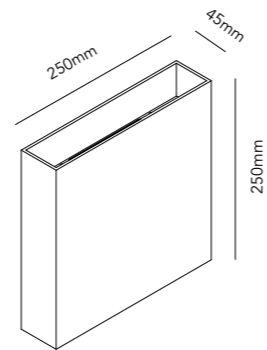

COMPACT W3

White	256337
Black	256338

2 x 6W LED - Warm white - 230V - IP54

DKK	2.796,- ex. VAT / 3.495,- incl. VAT
SEK	3.632,- ex. VAT / 4.540,- incl. VAT
NOK	3.632,- ex. VAT / 4.540,- incl. VAT
EURO	388,- ex. VAT