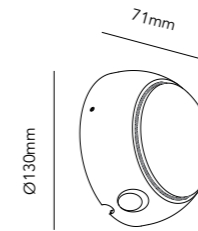

LUNA

Design: LP Design Team

Luna has a touch function, with three levels of light

LUNA W1

White	261100
Black	261101

4W LED - Warm white - 230V - IP20

DKK	1.516,- ex. VAT / 1.895,- incl. VAT
SEK	1.972,- ex. VAT / 2.465,- incl. VAT
NOK	1.972,- ex. VAT / 2.465,- incl. VAT
EURO	211,- ex. VAT