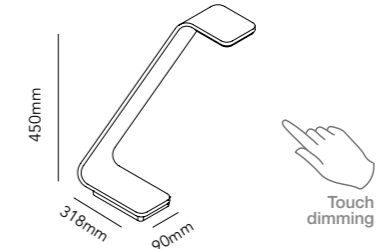

URBAN TABLE

Design: Ronni Gol

Urban has a touch function,
with three levels of light

URBAN T35

White	281050
Black	281052

11W LED - Warm white - 230V - IP20

DKK	2.396,- ex. VAT / 2.995,- incl. VAT
SEK	3.116,- ex. VAT / 3.895,- incl. VAT
NOK	3.116,- ex. VAT / 3.895,- incl. VAT
EURO	333,- ex. VAT