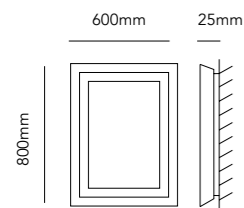

MIRROR

Design: Ronni Gol

MIRROR 1 LED

White 280630

20W LED - Warm white - 230V - IP23

DKK	3.996,- ex. VAT / 4.995,- incl. VAT
SEK	5.192,- ex. VAT / 6.490,- incl. VAT
NOK	5.192,- ex. VAT / 6.490,- incl. VAT
EURO	555,- ex. VAT