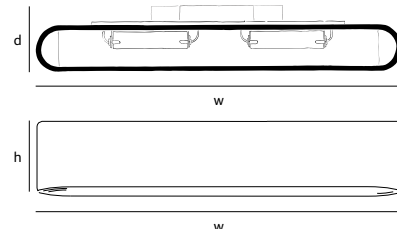

Order code	SO.WA.LED.*
Dimensions	
Wxdxh	26x7,5x13cm
Lightsource	
LED: 6,5W up & 6,5W down	
/ 2700K / 1300 lm	
Weight/Packaging	
Net. weight	2,5kg
	(bronze: 6kg)
Gross weight	3kg
	(bronze: 6,5 kg)
Packaging	31x22x9cm
Driver	
Trailing & leading edge	
dimnable driver	
Dimmer not included, dim to warm	
on request	