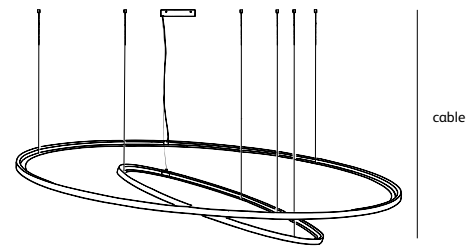

framed

framed suspension lamp circle (down light)

colors & materials

* CS
coated bare steel

* WH
white
powder coated

* AN
anodic brown
powder coated

FR.100.CI.CS & FR.170.CI.CS

Ø

Order code	FR.70.CI.DOWN.*
Dimensions	
Ø	70cm
Standard cable length	200cm
Lightsource	
	LED 16W / 2700K / 1280 lm
Weight	
Net. weight	6kg
Dimmer	
	Dimmable driver
	DALI / 1-10V / push-dim or TRIAC-driver
	Dimmer not included
	Wireless lighting control on request

Ø

Order code	FR.100.CI.DOWN.*
Dimensions	
Ø	100cm
Standard cable length	200cm
Lightsource	
	LED 24W / 2700K / 1950 lm
Weight	
Net. weight	8kg
Dimmer	
	Dimmable driver
	DALI / 1-10V / push-dim or TRIAC-driver
	Dimmer not included
	Wireless lighting control on request

Ø

Order code	FR.135.CI.DOWN.*
Dimensions	
Ø	135cm
Standard cable length	200cm
Lightsource	
	LED 30W / 2700K / 2400 lm
Weight	
Net. weight	10kg
Dimmer	
	Dimmable driver
	DALI / 1-10V / push-dim or TRIAC-driver
	Dimmer not included
	Wireless lighting control on request

Ø

Order code	FR.170.CI.DOWN.*
Dimensions	
Ø	170cm
Standard cable length	200cm
Lightsource	
	LED 40W / 2700K / 3250 lm
Weight	
Net. weight	12kg
Dimmer	
	Dimmable driver
	DALI / 1-10V / push-dim or TRIAC-driver
	Dimmer not included
	Wireless lighting control on request