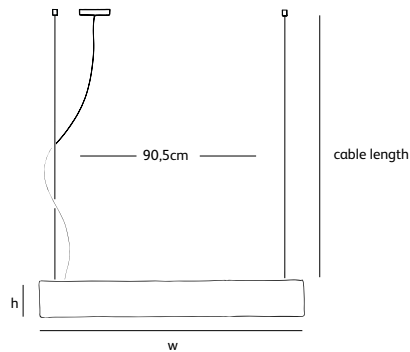

Order code	SO.SU.60.*
Dimensions	
Wxdxh	60x7x13cm
Standard cable length	200cm
Lightsource	
	2 x 120W / 240V included
	Max. 2 x 200W / 240V
Lampholder	
	R7s / 118mm halogen
Weight/Packaging	
Net. weight	4kg (bronze: 10kg)
Gross weight	5kg (bronze: 11kg)
Packaging	67x21x15cm