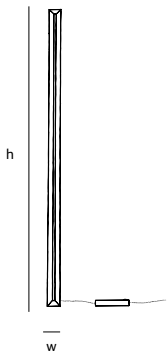

Order code

FR.225.FL.*

Dimensions

Wxdxh **10x2,5x225cm**

Lightsource

LED strip 40W / 2700K / 3840 lm

Weight/Packaging

Net. weight **10kg**

Gross weight **12kg**

Packaging **230x16,5x16,5cm**

Dimmer

Floor dimmer switch included