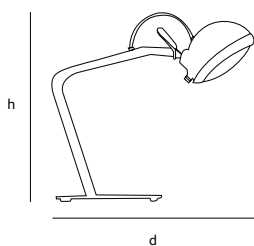

Order code

SA.01.TA.*

Dimensions

Wxdxh **20x43x45cm**

Lightsource

1 x 60W included halogen

Lampholder

G9

Max. 1 x 60W / 240V

Weight

Net. weight **3kg**

Dimmer

Cord dimmer switch included