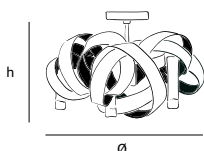

Order code	MN.03.CE.*
Dimensions	
Øxh	45x35cm
Ceiling cover	10cm
Lightsource	
	Included 3 x 40W halogen
Lampholder	
	G9
	Max. 3 x 40W / 240V
Weight/Packaging	
Net. weight	2,5kg
Gross weight	3,5kg
Packaging	50x50x40cm
Dimmer	
	Dimmable, dimmer not included

Order code	MN.05.CE.*
Dimensions	
Øxh	60x40cm
Ceiling cover	10cm
Lightsource	
	Included 5 x 40W halogen
Lampholder	
	G9
	Max. 5 x 40W / 240V
Weight/Packaging	
Net. weight	7kg
Gross weight	9kg
Packaging	65x65x50cm
Dimmer	
	Dimmable, dimmer not included