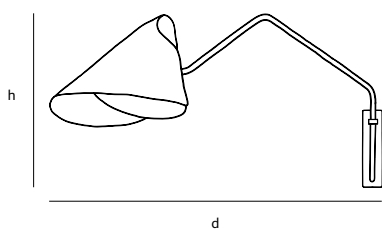

materials

* CS
coated
steel
tube

* TOT
leather
tube

ON REQUEST
stainless steel /
yellow /
red copper
(on request)

colors

* NATUREL
naturel

* BLACK
black

* COGNAC
cognac

* GREEN
green

* DARK
BROWN
dark
brown

Order code

MQ.WA.*/*

Dimensions

Wxdxh **45x165x70cm**

Lightsource

Globe 7W filament LED, 2200K / 620 lm

Lampholder

E27

Only suitable for low heat output

lightsource (LED)

Weight

Net. weight **4kg**

Dimmer

Optional with cable dimmer