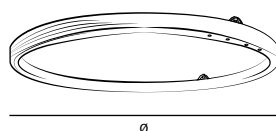

brass-0

suspension lamp

colors & materials

* BR
brass

* BR/HG
high gloss
polished brass

BO.70.CI.BR & BO.100.CI.BR

Order code	BO.70.CI.*
Dimensions	
Ø	70cm
Standard cable length	200cm
Lightsource	LED 42W / 2700K / 2300 lm
Weight/Packaging	
Net. weight	4,5kg
Dimmer	
Dimmable driver	
DALI / 1-10V / push dim or TRIAC	
Wireless lighting control on request	