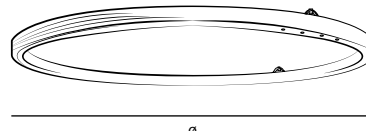

brass-0

suspension lamp

colors & materials

* BR
brass

* BR/HG
high gloss
polished brass

BO.70.CI.BR & BO.100.CI.BR

Order code	BO.70.CI.*
Dimensions	
Ø	70cm
Standard cable length	200cm
Lightsource	LED 42W / 2700K / 2300 lm
Weight/Packaging	
Net. weight	4,5kg
Dimmer	
Dimmable driver	
DALI / 1-10V / push dim or TRIAC	
Wireless lighting control on request	

Order code	BO.100.CI.*
Dimensions	
Ø	100cm
Standard cable length	200cm
Lightsource	LED 60W / 2700K / 3300 lm
Weight/Packaging	
Net. weight	6kg
Dimmer	
Dimmable driver	
DALI / 1-10V / push dim or TRIAC	
Wireless lighting control on request	