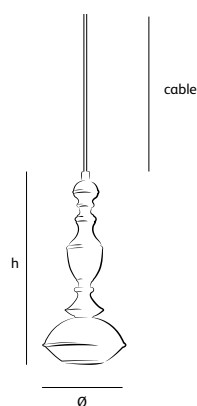

Order code

BB.T4.*/*

Dimensions

Øxh **15x35cm**

Standard cable length **300cm**

Lightsource

Not included

Lampholder

GU10

Max. 1 x 50W / 240V

Halogen or retrofit LED

Weight

Net. weight **< 1kg**

Dimmer

Dimmable, dimmer not included