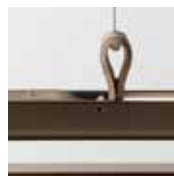

* **AN**
anodic brown
powder coated