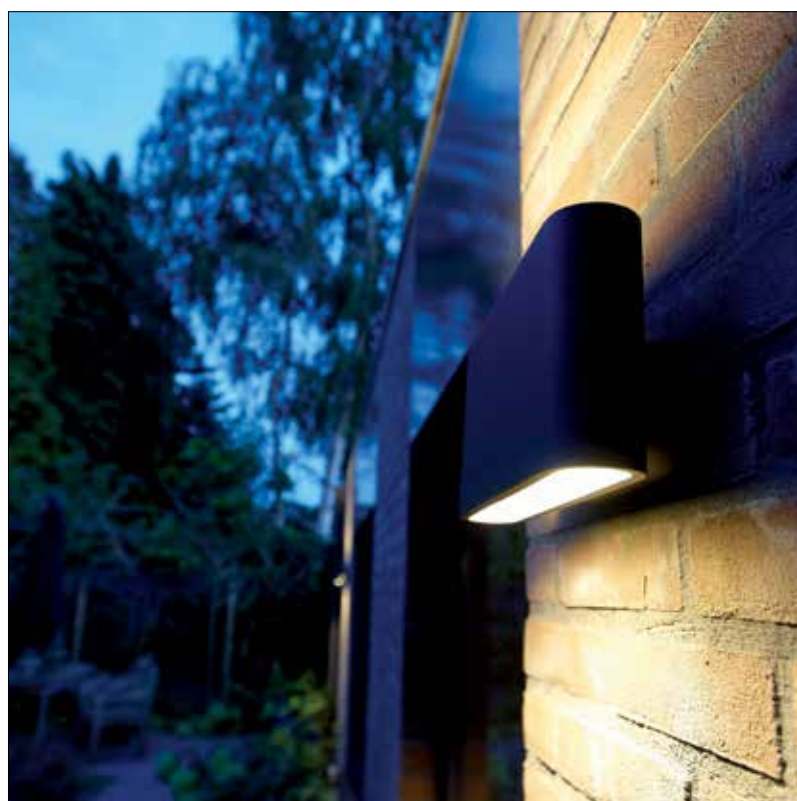

solo

outdoor & outdoor LED

colors & materials

* AA
aluminium
anthracite

* AW
aluminium
white

* BR
bronze

SOLO-OUTD.AA