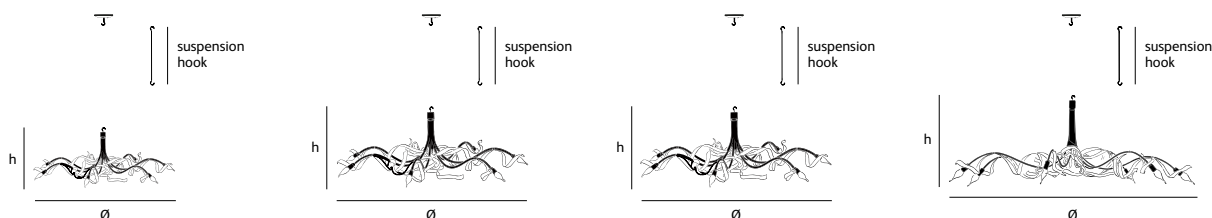

ruban pli 

chandelier round

colors & materials

RP.07.CH.170.ST.R

Order code	
RP.05.CH.100.*.R	
Dimensions	
Øxh	100x45cm
Hook	customized*
Ceiling cover	10cm
Lightsource	
Not included	
Lampholder	
E14	
Max. 5 x 40W / 240V	
Weight	
Net. weight	6kg
Dimmer	
Dimmable, dimmer not included	