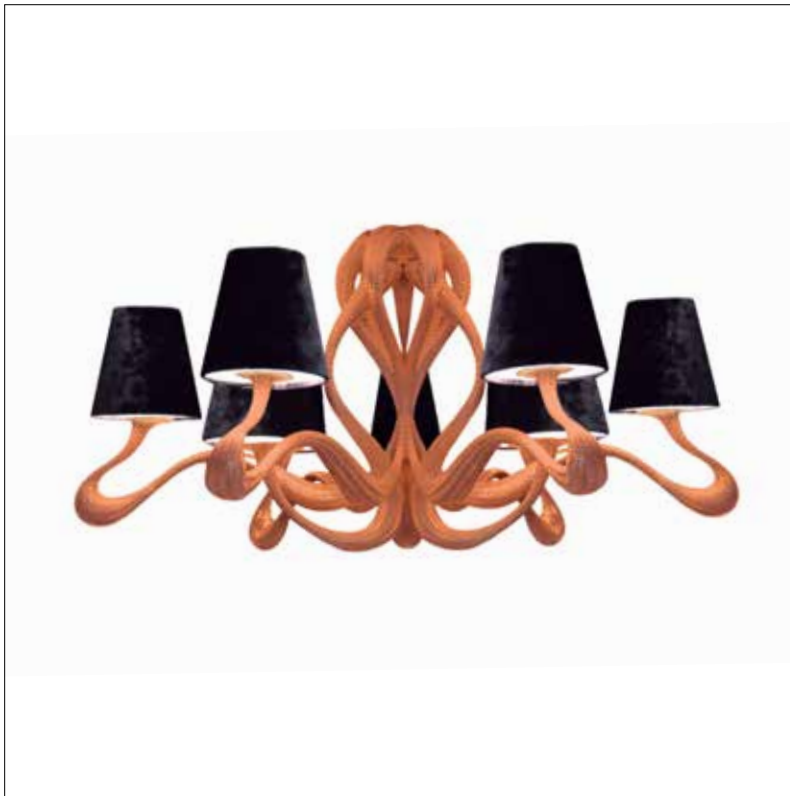

*** 2122**
brick

*** 1450**
anise

*** 0427**
white

IP 20

*Please add total length (bottom fixture to ceiling) to your order.

ode 1647

ceiling lamp

OD.09.CE.CO/1682