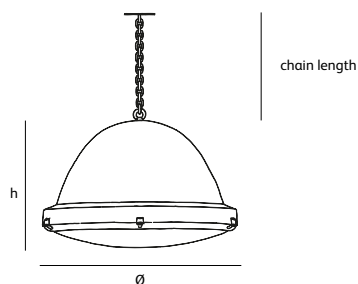

OS.01.SU.BL

Order code

OS.01.SU.*

Dimensions

Øxh **57x42cm**

Chain length **150cm included**

Lightsource

Not included