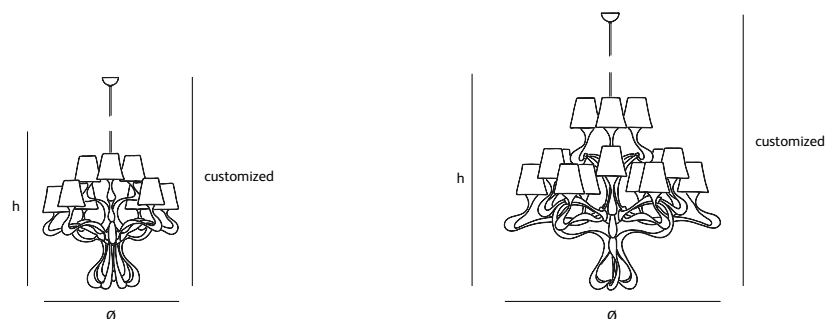

OD.15.CH.BL/0712

Order code

OD.09.CH.*/*

Total lenght fixture*

Dimensions

Øxh **85x80cm**

Total length **customized**

Lampholder

E14

9 x LED bulb filament 3,5W / 240V

2700K / 350 lm

Weight/Packaging

Net. weight **6,5kg**

Gross weight **17,5kg**

Packaging **120x120x100cm**

Dimmer

Dimmable, dimmer not included

Order code

OD.15.CH.*/*

Total lenght fixture*

Dimensions

Øxh **110x105cm**

Total length **customized**

Lampholder

E14

15 x LED bulb filament 3,5W / 240V

2700K / 350 lm

Weight/Packaging

Net. weight **10kg**

Gross weight **21kg**

Packaging **120x120x100cm**

Dimmer

Dimmable, dimmer not included

materials

* CO
copper

* BL
black copper