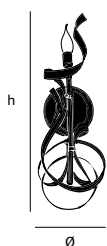

Order code

RP.01.CW.*

Dimensions

 xh **20x50cm**

Lightsource

Not included

Lampholder

E14