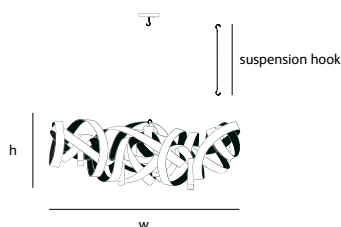

* HG/BL
high gloss
polished/
black

MN.06.CH.HG/BL.O

Order code	MN.06.CH.*.O
Dimensions	
Wxdxh	110x45x45cm
Hook	customized*
Ceiling cover	10cm
Lightsource	Included 6 x 40W halogen
Lampholder	G9
	Max. 6 x 40W / 240V
Weight/Packaging	
Net. weight	7kg
Gross weight	11kg
Packaging	120x55x55cm
Dimmer	Dimmable, dimmer not included