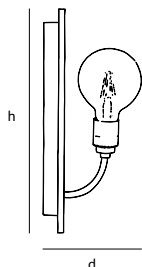

what?

wall lamp

color & material

BR
bronze

WH.01.WA.BR

Order code

WH.01.WA.BR

Dimensions