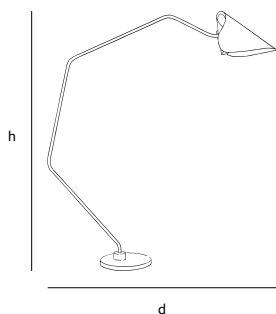

Order code

MQ.FL.*/*

Dimensions

Wxdxh **45x150x215cm**

Lightsource

Globe 7W filament LED, 2200K / 620 lm

Lampholder

E27

Only suitable for low heat output

lightsource (LED)

Weight

Net. weight **25,5kg**

Dimmer

Floor dimmer included

materials

* CS
coated
steel
tube

* TOT
leather
tube

ON REQUEST
stainless steel /
yellow /
red copper
(on request)

colors

* NATUREL
naturel

* BLACK
black

* COGNAC
cognac

* GREEN
green

*** DARK
BROWN**
dark
brown