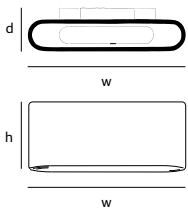

Order code	SO.WA.LED.*
Dimensions	
Wxdxh	26x7,5x13cm
Lightsource	
LED: 6,5W up & 6,5W down	
/ 2700K / 1300 lm	
Weight/Packaging	
Net. weight	2,5kg
	(bronze: 6kg)
Gross weight	3kg
	(bronze: 6,5 kg)
Packaging	31x22x9cm
Driver	
Trailing & leading edge	
dimnable driver	
Dimmer not included, dim to warm	
on request	