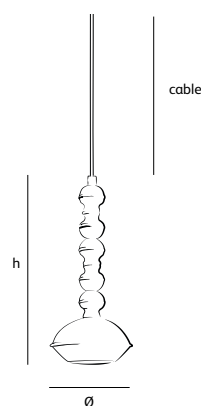

Order code

BB.T3.*/*

Dimensions

Øxh **15x35cm**

Standard cable length **300cm**

Lightsource

Not included

Lampholder

GU10

Max. 1 x 50W / 240V

Halogen or retrofit LED

Weight

Net. weight **< 1kg**

Dimmer

Dimmable, dimmer not included