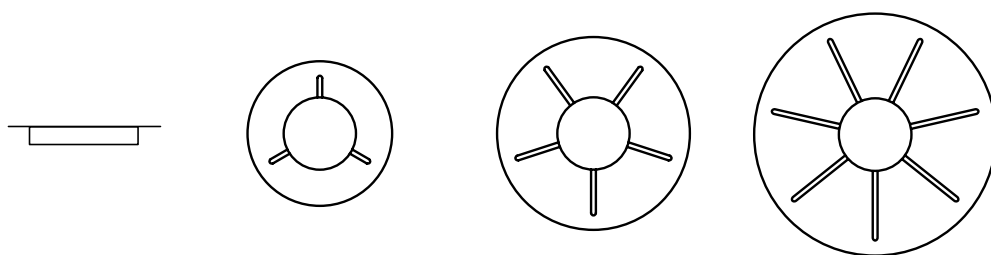

(a) BB.CECO.1L.R

(b) BB.CECO.3L.R

(c) BB.CECO.5L.R

(d) BB.CECO.7L.R