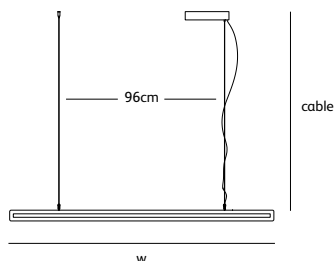

brass-0

suspension lamp

colors & materials

* BR
brass

* BR/HG
high gloss
polished brass

BO.70.CI.BR & BO.100.CI.BR

Order code	BO.70.CI.*
Dimensions	
Ø	70cm
Standard cable length	200cm
Lightsource	LED 42W / 2700K / 2300 lm
Weight/Packaging	
Net. weight	4,5kg
Dimmer	
Dimmable driver	
DALI / 1-10V / push dim or TRIAC	
Wireless lighting control on request	

suspension up-down

colors & materials

* **GM**
gunmetal
powder coated

* **WH**
white
powder coated

* **AN**
anodic brown
powder coated

FR.200.SU.UP/DOWN.CS

Order code	FR.120.SU.UP/DOWN.*
Dimensions	
Wxdxh	120x2,5x7cm
Standard cable length	200cm
Lightsource	
	LED 13W up – 19W down / 2700K / 1750 lm
Weight/Packaging	
Net. weight	4kg
Gross weight	6kg
Packaging	125x16,5x16,5cm
Dimmer	
	Dimmable driver
	Driver DALI / 1-10V / push-dim or TRIAC-driver
	Dimmer not included

Order code	FR.160.SU.UP/DOWN.*
Dimensions	
Wxdxh	160x2,5x7cm
Standard cable length	200cm
Lightsource	
	LED 19W up – 26W down / 2700K / 2500 lm
Weight/Packaging	
Net. weight	5,5kg
Gross weight	8kg
Packaging	165x16,5x16,5cm
Dimmer	
	Dimmable driver
	Driver DALI / 1-10V / push-dim or TRIAC-driver
	Dimmer not included

Order code	FR.200.SU.UP/DOWN.*
Dimensions	
Wxdxh	200x2,5x7cm
Standard cable length	200cm
Lightsource	
	LED 24W up – 34W down / 2700K / 3200 lm
Weight/Packaging	
Net. weight	7kg
Gross weight	9,5kg
Packaging	205x16,5x16,5cm
Dimmer	
	Dimmable driver
	Driver DALI / 1-10V / push-dim or TRIAC-driver
	Dimmer not included