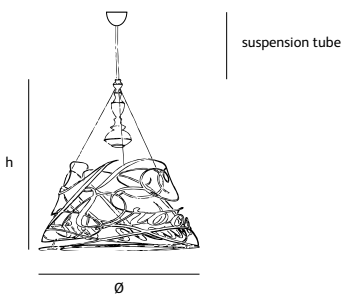

Order code

IF.01.SU.*

Dimensions

Øxh **80x90cm**

Suspension tube **customized***

Other sizes on request

Lightsource

Included

Lampholder

GU10

Max. 1 x 75W / 240V

or retrofit LED

Weight

Net. weight **7kg**

Dimmer

Dimmable, dimmer not included

IP 20

*Please add total length (bottom fixture to ceiling) to your order.