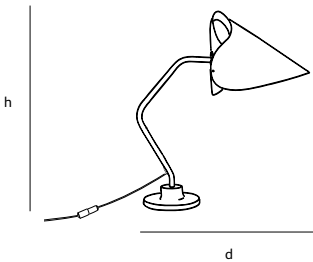

Order code	MQ.TA.*/*
Dimensions	
Wxdxh	45x80x90cm
Lightsource	
	Globe 7W filament LED, 2200K / 620 lm
Lampholder	
	E27
	Only suitable for low heat output lightsource (LED)
Weight	
Net. weight	16,7kg
Dimmer	
	LED cord dimmer included

materials

* CS
coated
steel
tube

* TOT
leather
tube

ON REQUEST
stainless steel /
yellow /
red copper
(on request)

colors

* NATUREL
naturel

* BLACK
black

* COGNAC
cognac

* GREEN
green

*** DARK
BROWN**
dark
brown