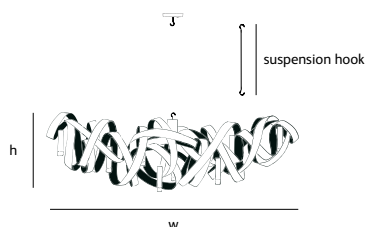

* HG/BL
high gloss
polished/
black

MN.06.CH.HG/BL.O

Order code	MN.06.CH.*.O
Dimensions	
Wxdxh	110x45x45cm
Hook	customized*
Ceiling cover	10cm
Lightsource	Included 6 x 40W halogen
Lampholder	G9
	Max. 6 x 40W / 240V
Weight/Packaging	
Net. weight	7kg
Gross weight	11kg
Packaging	120x55x55cm
Dimmer	Dimmable, dimmer not included