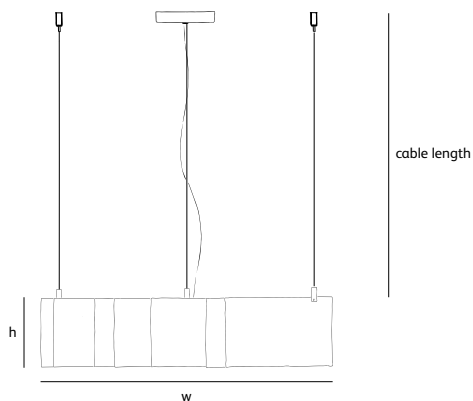

color & material

ST
stainless steel

PA.02.SU.ST