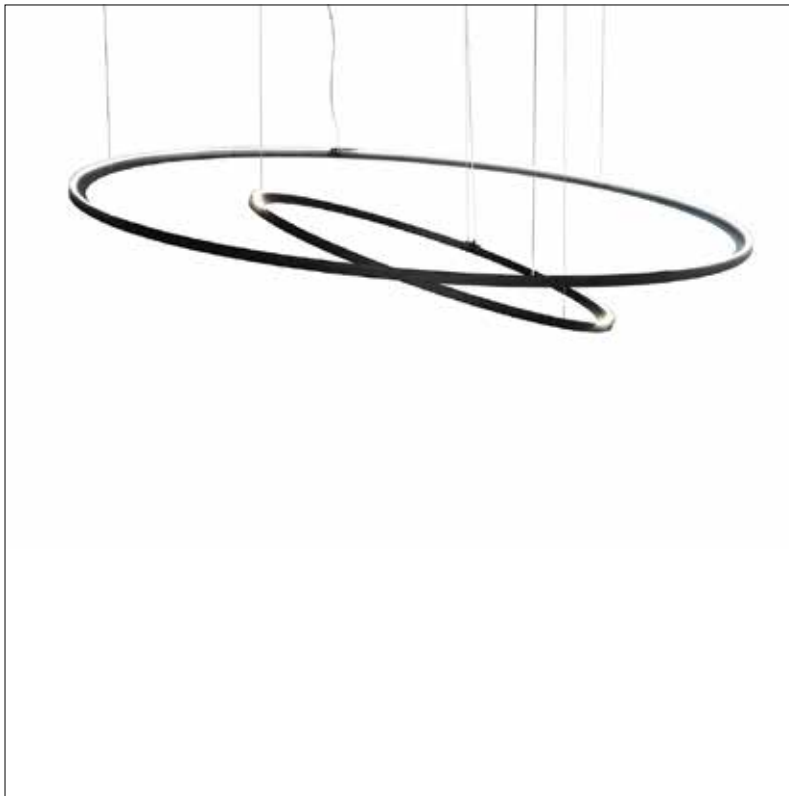

framed

framed suspension lamp circle (up light)

colors & materials

* CS
coated bare steel

* WH
white
powder coated

* AN
anodic brown
powder coated