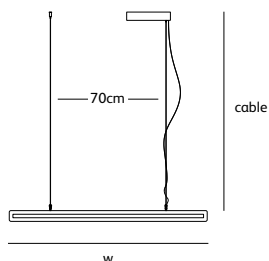

brass-0

suspension lamp

colors & materials

* BR
brass

* BR/HG
high gloss
polished brass

BO.70.CI.BR & BO.100.CI.BR

Order code	BO.70.CI.*
Dimensions	
Ø	70cm
Standard cable length	200cm
Lightsource	LED 42W / 2700K / 2300 lm
Weight/Packaging	
Net. weight	4,5kg
Dimmer	
Dimmable driver	
DALI / 1-10V / push dim or TRIAC	
Wireless lighting control on request	

COCO

suspension lamp

CO.160.SU

Order code	CO.120.SU
Dimensions	
Wxdxh	120x5,8x1,2cm
Standard cable length	200cm
Material	corian® translucent
Lightsource	LED 23W / 2700K / 1090 lm
Weight/Packaging	
Net. weight	1kg
Dimmer	
Dimmable driver	DALI or 1-10V or TRIAC
Dimmer not included	
Wireless lighting control on request	

suspension up-down

colors & materials

* **GM**
gunmetal
powder coated

* **WH**
white
powder coated

* **AN**
anodic brown
powder coated

FR.200.SU.UP/DOWN.CS

Order code	FR.120.SU.UP/DOWN.*
Dimensions	
Wxdxh	120x2,5x7cm
Standard cable length	200cm
Lightsource	
	LED 13W up – 19W down / 2700K / 1750 lm
Weight/Packaging	
Net. weight	4kg
Gross weight	6kg
Packaging	125x16,5x16,5cm
Dimmer	
	Dimmable driver
	Driver DALI / 1-10V / push-dim or TRIAC-driver
	Dimmer not included

Order code	FR.160.SU.UP/DOWN.*
Dimensions	
Wxdxh	160x2,5x7cm
Standard cable length	200cm
Lightsource	
	LED 19W up – 26W down / 2700K / 2500 lm
Weight/Packaging	
Net. weight	5,5kg
Gross weight	8kg
Packaging	165x16,5x16,5cm
Dimmer	
	Dimmable driver
	Driver DALI / 1-10V / push-dim or TRIAC-driver
	Dimmer not included