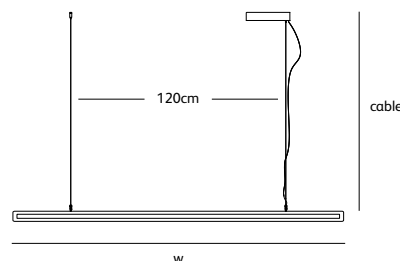

Order code	CO.160.SU
Dimensions	
Wxdxh	160x5,8x1,2cm
Standard cable length	200cm
Material	corian® translucent
Lightsource	LED 30W / 2700K / 1420 lm
Weight/Packaging	
Net. weight	1,3kg
Dimmer	
Dimmable driver	DALI or 1-10V or TRIAC
Dimmer not included	
Wireless lighting control on request	

suspension up-down

colors & materials

* **GM**
gunmetal
powder coated

* **WH**
white
powder coated

* **AN**
anodic brown
powder coated

FR.200.SU.UP/DOWN.CS

Order code	FR.120.SU.UP/DOWN.*
Dimensions	
Wxdxh	120x2,5x7cm
Standard cable length	200cm
Lightsource	
	LED 13W up – 19W down / 2700K / 1750 lm
Weight/Packaging	
Net. weight	4kg
Gross weight	6kg
Packaging	125x16,5x16,5cm
Dimmer	
	Dimmable driver
	Driver DALI / 1-10V / push-dim or TRIAC-driver
	Dimmer not included

Order code	FR.160.SU.UP/DOWN.*
Dimensions	
Wxdxh	160x2,5x7cm
Standard cable length	200cm
Lightsource	
	LED 19W up – 26W down / 2700K / 2500 lm
Weight/Packaging	
Net. weight	5,5kg
Gross weight	8kg
Packaging	165x16,5x16,5cm
Dimmer	
	Dimmable driver
	Driver DALI / 1-10V / push-dim or TRIAC-driver
	Dimmer not included

Order code	FR.200.SU.UP/DOWN.*
Dimensions	
Wxdxh	200x2,5x7cm
Standard cable length	200cm
Lightsource	
	LED 24W up – 34W down / 2700K / 3200 lm
Weight/Packaging	
Net. weight	7kg
Gross weight	9,5kg
Packaging	205x16,5x16,5cm
Dimmer	
	Dimmable driver
	Driver DALI / 1-10V / push-dim or TRIAC-driver
	Dimmer not included