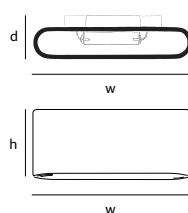

Order code	SO.WA.LED.*
Dimensions	
Wxdxh	26x7,5x13cm
Lightsource	
LED: 6,5W up & 6,5W down	
/ 2700K / 1300 lm	
Weight/Packaging	
Net. weight	2,5kg
	(bronze: 6kg)
Gross weight	3kg
	(bronze: 6,5 kg)
Packaging	31x22x9cm
Driver	
Trailing & leading edge	
dimnable driver	
Dimmer not included, dim to warm	
on request	