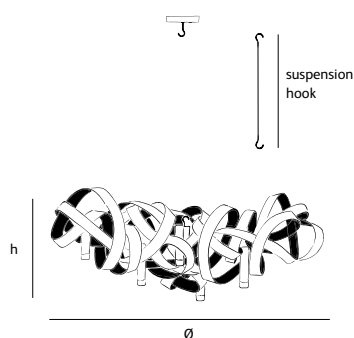

Order code	MN.07.CH.*.T
Dimensions	
Øxh	100x45cm
Hook	customized*
Ceiling cover	10cm
Lightsource	Included 7 x 40W halogen
Lampholder	G9
	Max. 7 x 40W / 240V
Weight/Packaging	
Net. weight	9kg
Gross weight	14kg
Packaging	105x105x55cm
Dimmer	Dimmable, dimmer not included