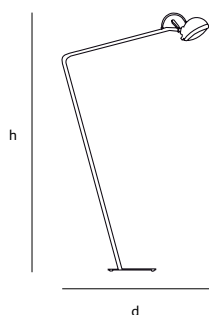

Order code

SA.01.FL.*

Dimensions

Wxdxh **26x80x145cm**

Lightsource

1 x 60W included halogen

Lampholder

G9

Max. 1 x 60W / 240V

Weight

Net. weight **5kg**

Dimmer

Floor dimmer switch included