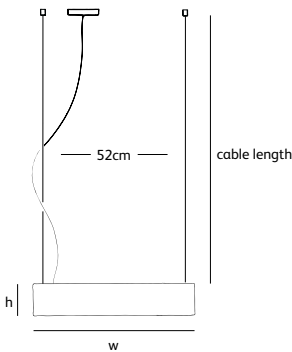

Order code	SO.SU.100.*
Dimensions	
Wxdxh	100x7x13cm
Standard cable length	200cm
Lightsource	
	3 x 120W / 240V included
	Max. 3 x 200W / 240V
Lampholder	
	R7s / 118mm halogen
Weight/Packaging	
Net. weight	7kg (bronze: 18kg)
Gross weight	8kg (bronze: 19kg)
Packaging	107x21x15cm

Order code	SO.SU.140.*
Dimensions	
Wxdxh	140x7x13cm
Standard cable length	200cm
Lightsource	
	3 x 120W / 240V included
	Max. 3 x 200W / 240V
Lampholder	
	R7s / 118mm halogen
Weight/Packaging	
Net. weight	9,5kg (bronze: 24kg)
Gross weight	10,5kg (bronze: 25kg)
Packaging	147x21x15cm

solo

suspension LED

colors & materials

* AA
aluminium
anthracite

* AW
aluminium
white

* BR
bronze

SO.SU.140.LED.AW

Order code	SO.SU.60.LED.*
Dimensions	
Wxdxh	60x7x13cm
Standard cable length	200cm
Lightsource	
	13W LED down / 2700K / 1300 lm
Weight/Packaging	
Net. weight	4kg (bronze: 10kg)
Gross weight	5kg (bronze: 11kg)
Packaging	67x21x15cm
Driver	
Trailing & leading edge.	
Dim to warm on request.	

Order code	SO.SU.100.LED.*
Dimensions	
Wxdxh	100x7x13cm
Standard cable length	200cm
Lightsource	
	18W LED down / 2700K / 1950 lm
Weight/Packaging	
Net. weight	7kg (bronze: 18kg)
Gross weight	8kg (bronze: 19kg)
Packaging	107x21x15cm
Driver	
Trailing & leading edge.	
Dim to warm on request.	