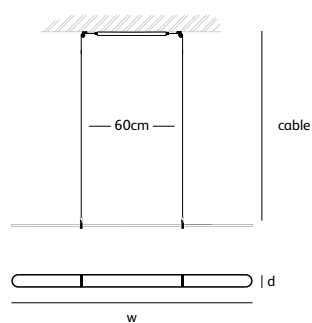

Order code	BO.100.CI.*
Dimensions	
Ø	100cm
Standard cable length	200cm
Lightsource	LED 60W / 2700K / 3300 lm
Weight/Packaging	
Net. weight	6kg
Dimmer	
Dimmable driver	
DALI / 1-10V / push dim or TRIAC	
Wireless lighting control on request	

Order code	BO.135.CI.*
Dimensions	
Ø	135cm
Standard cable length	200cm
Lightsource	LED 80W / 2700K / 4300 lm
Weight/Packaging	
Net. weight	8kg
Dimmer	
Dimmable driver	
DALI / 1-10V / push dim or TRIAC	
Wireless lighting control on request	

COCO

suspension lamp

CO.160.SU

Order code	CO.120.SU
Dimensions	
Wxdxh	120x5,8x1,2cm
Standard cable length	200cm
Material	corian® translucent
Lightsource	LED 23W / 2700K / 1090 lm
Weight/Packaging	
Net. weight	1kg
Dimmer	
Dimmable driver	DALI or 1-10V or TRIAC
Dimmer not included	
Wireless lighting control on request	

Order code	CO.160.SU
Dimensions	
Wxdxh	160x5,8x1,2cm
Standard cable length	200cm
Material	corian® translucent
Lightsource	LED 30W / 2700K / 1420 lm
Weight/Packaging	
Net. weight	1,3kg
Dimmer	
Dimmable driver	DALI or 1-10V or TRIAC
Dimmer not included	
Wireless lighting control on request	