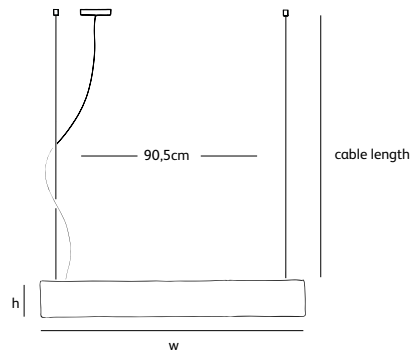

Order code	SO.SU.100.*
Dimensions	
Wxdxh	100x7x13cm
Standard cable length	200cm
Lightsource	
	3 x 120W / 240V included
	Max. 3 x 200W / 240V
Lampholder	
	R7s / 118mm halogen
Weight/Packaging	
Net. weight	7kg (bronze: 18kg)
Gross weight	8kg (bronze: 19kg)
Packaging	107x21x15cm

Order code	SO.SU.140.*
Dimensions	
Wxdxh	140x7x13cm
Standard cable length	200cm
Lightsource	
	3 x 120W / 240V included
	Max. 3 x 200W / 240V
Lampholder	
	R7s / 118mm halogen
Weight/Packaging	
Net. weight	9,5kg (bronze: 24kg)
Gross weight	10,5kg (bronze: 25kg)
Packaging	147x21x15cm

solo

suspension LED

colors & materials

* AA
aluminium
anthracite

* AW
aluminium
white

* BR
bronze

SO.SU.140.LED.AW

Order code	SO.SU.60.LED.*
Dimensions	
Wxdxh	60x7x13cm
Standard cable length	200cm
Lightsource	
	13W LED down / 2700K / 1300 lm
Weight/Packaging	
Net. weight	4kg (bronze: 10kg)
Gross weight	5kg (bronze: 11kg)
Packaging	67x21x15cm
Driver	
Trailing & leading edge.	
Dim to warm on request.	

Order code	SO.SU.100.LED.*
Dimensions	
Wxdxh	100x7x13cm
Standard cable length	200cm
Lightsource	
	18W LED down / 2700K / 1950 lm
Weight/Packaging	
Net. weight	7kg (bronze: 18kg)
Gross weight	8kg (bronze: 19kg)
Packaging	107x21x15cm
Driver	
Trailing & leading edge.	
Dim to warm on request.	