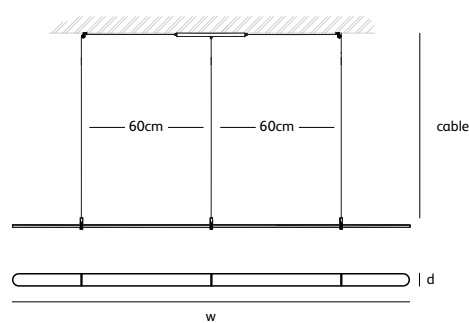

Order code	BO.100.CI.*
Dimensions	
Ø	100cm
Standard cable length	200cm
Lightsource	LED 60W / 2700K / 3300 lm
Weight/Packaging	
Net. weight	6kg
Dimmer	
Dimmable driver	
DALI / 1-10V / push dim or TRIAC	
Wireless lighting control on request	

Order code	BO.135.CI.*
Dimensions	
Ø	135cm
Standard cable length	200cm
Lightsource	LED 80W / 2700K / 4300 lm
Weight/Packaging	
Net. weight	8kg
Dimmer	
Dimmable driver	
DALI / 1-10V / push dim or TRIAC	
Wireless lighting control on request	

COCO

suspension lamp

CO.160.SU

Order code	CO.120.SU
Dimensions	
Wxdxh	120x5,8x1,2cm
Standard cable length	200cm
Material	corian® translucent
Lightsource	LED 23W / 2700K / 1090 lm
Weight/Packaging	
Net. weight	1kg
Dimmer	
Dimmable driver	DALI or 1-10V or TRIAC
Dimmer not included	
Wireless lighting control on request	

Order code	CO.160.SU
Dimensions	
Wxdxh	160x5,8x1,2cm
Standard cable length	200cm
Material	corian® translucent
Lightsource	LED 30W / 2700K / 1420 lm
Weight/Packaging	
Net. weight	1,3kg
Dimmer	
Dimmable driver	DALI or 1-10V or TRIAC
Dimmer not included	
Wireless lighting control on request	