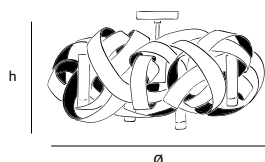

Order code	MN.03.CE.*
Dimensions	
Øxh	45x35cm
Ceiling cover	10cm
Lightsource	
	Included 3 x 40W halogen
Lampholder	
	G9
	Max. 3 x 40W / 240V
Weight/Packaging	
Net. weight	2,5kg
Gross weight	3,5kg
Packaging	50x50x40cm
Dimmer	
	Dimmable, dimmer not included

Order code	MN.05.CE.*
Dimensions	
Øxh	60x40cm
Ceiling cover	10cm
Lightsource	
	Included 5 x 40W halogen
Lampholder	
	G9
	Max. 5 x 40W / 240V
Weight/Packaging	
Net. weight	7kg
Gross weight	9kg
Packaging	65x65x50cm
Dimmer	
	Dimmable, dimmer not included