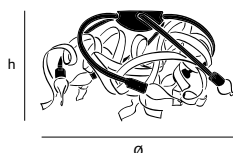

* WH
white
powder
coated

* HG
high
gloss
polished

* TOT.HG
total high
gloss
polished

RP.03.CE.HG

Order code

RP.03.CE.*

Dimensions

 xh **40x27cm**