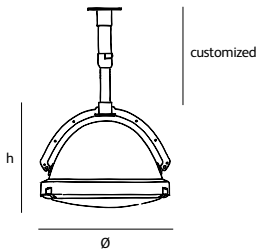

Order code

OS.01.SU.*.A

Dimensions

Øxh **57x42cm**

Suspension tube

Extractable length **150cm**

Withdrawn length **110cm**

Length can be customized (add. costs)

Lightsource

Not included

Lampholder

E27, optional in LED (add. costs)

Max. 1 x 200W / 240V

Weight/Packaging

Net. weight **19kg**

Gross weight **24kg**

Packaging **65x65x50cm**

+ packaging tube (2 colli in total)

IP 50

Dimmable, dimmer not included *Please add total length (bottom fixture to ceiling) to your order.