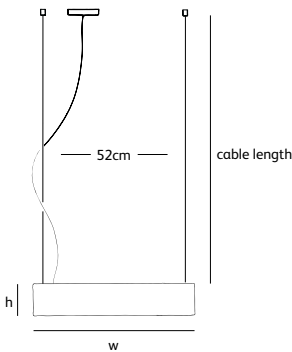

Order code	SO.SU.60.*
Dimensions	
Wxdxh	60x7x13cm
Standard cable length	200cm
Lightsource	
	2 x 120W / 240V included
	Max. 2 x 200W / 240V
Lampholder	
	R7s / 118mm halogen
Weight/Packaging	
Net. weight	4kg (bronze: 10kg)
Gross weight	5kg (bronze: 11kg)
Packaging	67x21x15cm