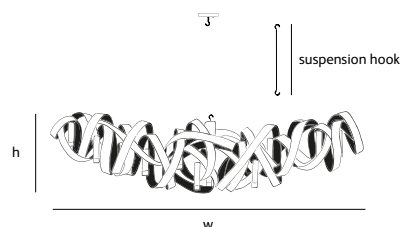

Order code	MN.10.CH.*.O
Dimensions	
Wxdxh	180x60x70cm
Hook	customized*
Ceiling cover	10cm
Lightsource	Included 10 x 40W halogen
Lampholder	G9
	Max. 10 x 40W / 240V
Weight/Packaging	
Net. weight	18kg
Gross weight	24kg
Packaging	190x70x80cm
Dimmer	Dimmable, dimmer not included