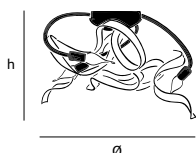

* WH
white
powder
coated

* HG
high
gloss
polished

* TOT.HG
total high
gloss
polished

RP.03.CE.HG

Order code

RP.03.CE.*

Dimensions

 xh **40x27cm**