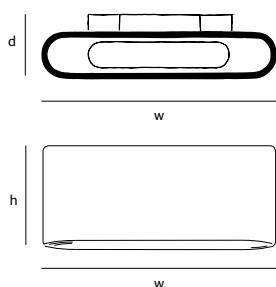

Order code

SOLO-OUTD.LED.*

Dimensions

Wxdxh **26x7,5x13cm**

Lampsource

**LED: 6,5W up & 6,5W down
/ 2700K / 1300 lm**

Weight/Packaging

Net. weight **2,5kg
(bronze: 6kg)**

Gross weight **3kg
(bronze: 6,5kg)**

Packaging **31x22x9cm**

Dimmer

Non dimmable driver

Order code

SOLO-OUTD.*

Dimensions

Wxdxh **26x9x13cm**

Lampholder

**GY6 halogen
Max. 1 x 50W / 12V included**

Weight/Packaging

Net. weight **2,5kg
(bronze: 6kg)**

Gross weight **3kg
(bronze: 6,5kg)**

Packaging **31x22x10cm**

Dimmer

Dimmable, dimmer not included