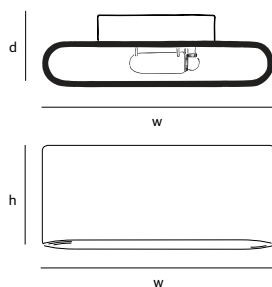

Order code

SOLO-OUTD.LED.*

Dimensions

Wxdxh **26x7,5x13cm**

Lampsource

**LED: 6,5W up & 6,5W down
/ 2700K / 1300 lm**

Weight/Packaging

Net. weight **2,5kg
(bronze: 6kg)**

Gross weight **3kg
(bronze: 6,5kg)**

Packaging **31x22x9cm**

Dimmer

Non dimmable driver

Order code

SOLO-OUTD.*

Dimensions

Wxdxh **26x9x13cm**

Lampholder

**GY6 halogen
Max. 1 x 50W / 12V included**

Weight/Packaging

Net. weight **2,5kg
(bronze: 6kg)**

Gross weight **3kg
(bronze: 6,5kg)**

Packaging **31x22x10cm**

Dimmer

Dimmable, dimmer not included