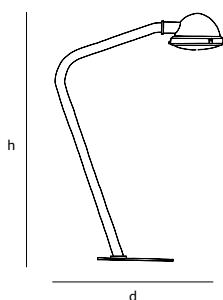

Order code

OS.01.FL.*

Dimensions

Wxdxh **78x175x258cm**

Lightsource

Not included

Lampholder

E27, optional in LED (add. costs)

Max. 1 x 200W / 240V

Weight

Net. weight **90kg**

Dimmer

Dimmable, dimmer not included

Order code

OS.01.FL.230.*

Dimensions

Wxdxh **78x175x230cm**

Lightsource

Not included

Lampholder

E27, optional in LED (add. costs)

Max. 1 x 200W / 240V

Weight

Net. weight **80kg**

Dimmer

Dimmable, dimmer not included