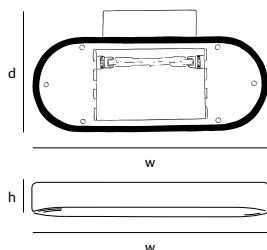

Order code

SOLO-UPLIGHTER.*

Dimensions

Wxdxh **30,5x16x5,5cm**

Lightsource

1 x 120W / 240V included

Max. 1 x 200W / 240V

Lampholder

R7s / 118mm

Weight/Packaging

Net. weight **2,5kg**

(bronze: 6kg)

Gross weight **3kg**

(bronze: 6,5kg)

Packaging **31x22x9cm**

Dimmer

Dimmable, dimmer not included

IP 20