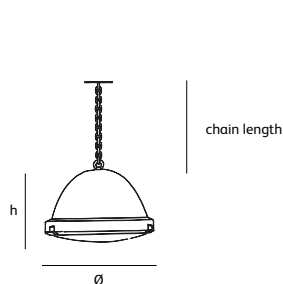

OS.01.SU.BL

Order code

OS.01.SU.*

Dimensions

Øxh **57x42cm**

Chain length **150cm included**

Lightsource

Not included