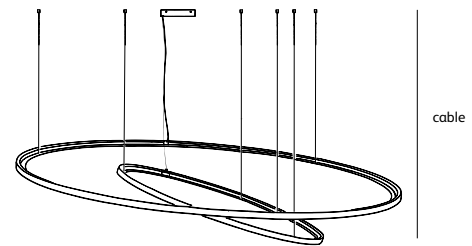

framed

framed suspension lamp circle (up light)

colors & materials

* CS
coated bare steel

* WH
white
powder coated

* AN
anodic brown
powder coated

FR.100.CI.CS & FR.170.CI.CS

Ø

Order code	FR.70.CI.*
Dimensions	
Ø	70cm
Standard cable length	200cm
Lightsource	
	LED 16W / 2700K / 1280 lm
Weight	
Net. weight	6kg
Dimmer	
	Dimmable driver
	DALI / 1-10V / push-dim or TRIAC-driver
	Dimmer not included
	Wireless lighting control on request

Ø

Order code	FR.100.CI.*
Dimensions	
Ø	100cm
Standard cable length	200cm
Lightsource	
	LED 24W / 2700K / 1950 lm
Weight	
Net. weight	8kg
Dimmer	
	Dimmable driver
	DALI / 1-10V / push-dim or TRIAC-driver
	Dimmer not included
	Wireless lighting control on request

Ø

Order code	FR.135.CI.*
Dimensions	
Ø	135cm
Standard cable length	200cm
Lightsource	
	LED 30W / 2700K / 2400 lm
Weight	
Net. weight	10kg
Dimmer	
	Dimmable driver
	DALI / 1-10V / push-dim or TRIAC-driver
	Dimmer not included
	Wireless lighting control on request

Ø

Order code	FR.170.CI.*
Dimensions	
Ø	170cm
Standard cable length	200cm
Lightsource	
	LED 40W / 2700K / 3250 lm
Weight	
Net. weight	12kg
Dimmer	
	Dimmable driver
	DALI / 1-10V / push-dim or TRIAC-driver
	Dimmer not included
	Wireless lighting control on request