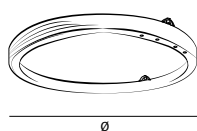

brass-0

suspension lamp

colors & materials

* BR
brass

* BR/HG
high gloss
polished brass

BO.70.CI.BR & BO.100.CI.BR

Order code	BO.70.CI.*
Dimensions	
Ø	70cm
Standard cable length	200cm
Lightsource	LED 42W / 2700K / 2300 lm
Weight/Packaging	
Net. weight	4,5kg
Dimmer	
Dimmable driver	
DALI / 1-10V / push dim or TRIAC	
Wireless lighting control on request	