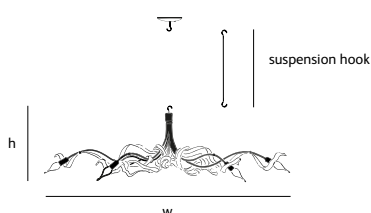

Order code	RP.06.CH.*.O
Dimensions	
Wxdxh	135x75x40cm
Hook	customized*
Ceiling cover	10cm
Lightsource	Not included
Lampholder	E14
	Max. 6 x 40W / 240V
Weight	
Net. weight	5kg
Dimmer	Dimmable, dimmer not included