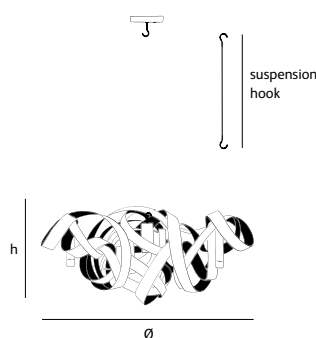

MN.07.CH.HG.T

Order code	MN.05.CH.*.T
Dimensions	
Øxh	75x35cm
Hook	customized*
Ceiling cover	10cm
Lightsource	Included 5 x 40W halogen
Lampholder	G9
	Max. 5 x 40W / 240V
Weight/Packaging	
Net. weight	7kg
Gross weight	10kg
Packaging	80x80x40cm
Dimmer	Dimmable, dimmer not included