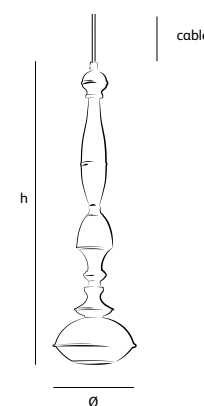

Dimmer

Dimmable, dimmer not included

Order code

BB.T5.*/*

Dimensions

Øxh **15x57cm**

Standard cable length **300cm**

Lightsource