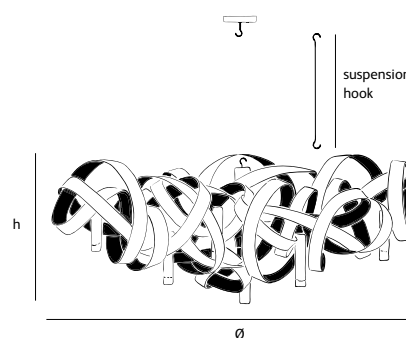

Order code	MN.09.CH.*.T
Dimensions	
Øxh	130x75cm
Hook	customized*
Ceiling cover	10cm
Lightsource	Included 9 x 40W halogen
Lampholder	G9
	Max. 9 x 40W / 240V
Weight/Packaging	
Net. weight	14kg
Gross weight	21kg
Packaging	135x135x85cm
Dimmer	Dimmable, dimmer not included