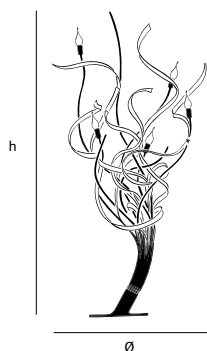

Order code

RP.05.FL.*

Dimensions

$\varnothing$ xh **60x130cm**

Lightsource

Not included

Lampholder

E14

Max. 5 x 40W / 240V

Weight/Packaging

Net. weight **10kg**

Dimmer

Floor dimmer switch included