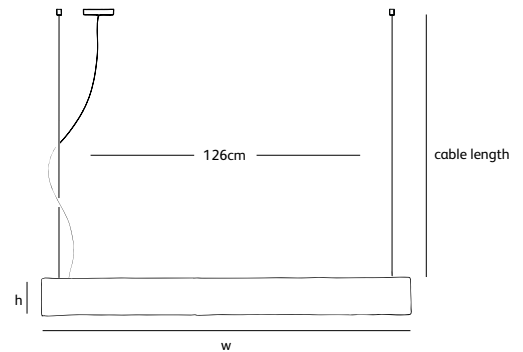

Order code	SO.SU.140.*
Dimensions	
Wxdxh	140x7x13cm
Standard cable length	200cm
Lightsource	
	3 x 120W / 240V included
	Max. 3 x 200W / 240V
Lampholder	
	R7s / 118mm halogen
Weight/Packaging	
Net. weight	9,5kg (bronze: 24kg)
Gross weight	10,5kg (bronze: 25kg)
Packaging	147x21x15cm