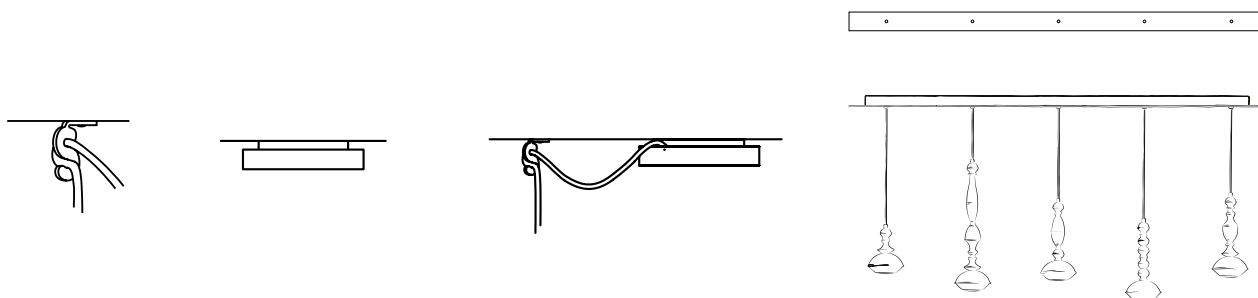

benben

ceiling cover

The Benben is standard complemented with ceiling cover (a) in white, other standard benben colours on request (no additional costs). Please note that if you choose another ceiling cover option below, ceiling cover (a) will no longer be included.

- (a) BB.CECO.1L.R
  ceiling cover for 1 lamp Ø 11,5cm
- (b) BB.CECO.3L.R
  ceiling plate for 3 lamps Ø 30cm
- (c) BB.CECO.5L.R
  ceiling plate for 5 lamps Ø 40cm
- (d) BB.CECO.7L.R
  ceiling plate for 7 lamps Ø 50cm
- (e) BB.S-HOOK
  s-hook for 1 lamp
- (f) BB.CECO.1-9L.R
  ceiling cover for 1-9 lamps Ø 14,5cm
- (g) BB.CECO.5L.L
  ceiling plate for 5 lamps 14x12cm