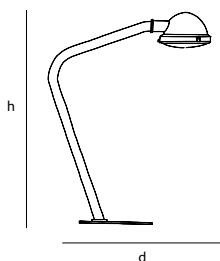

Order code

OS.01.FL.*

Dimensions

Wxdxh **78x175x258cm**

Lightsource

Not included

Lampholder

E27, optional in LED (add. costs)

Max. 1 x 200W / 240V

Weight

Net. weight **90kg**

Dimmer

Dimmable, dimmer not included

Order code

OS.01.FL.230.*

Dimensions

Wxdxh **78x175x230cm**

Lightsource

Not included

Lampholder

E27, optional in LED (add. costs)

Max. 1 x 200W / 240V

Weight

Net. weight **80kg**

Dimmer

Dimmable, dimmer not included