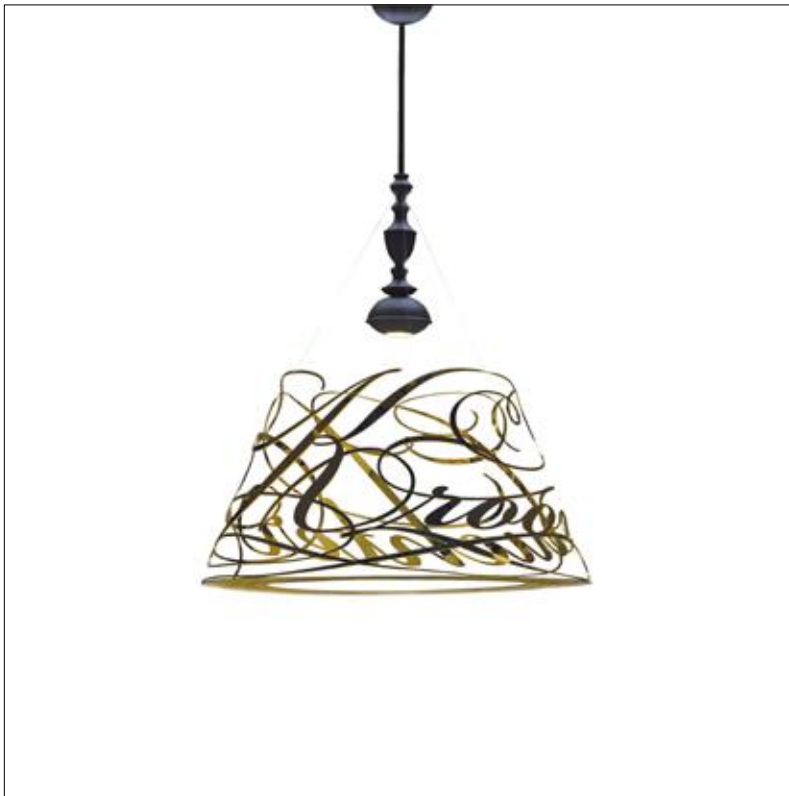

idée fixe

suspension lamp

colors & materials

* GO
gold

* HG
high gloss
polished steel

* WH
white
powder coated

IF.01.SU.GO