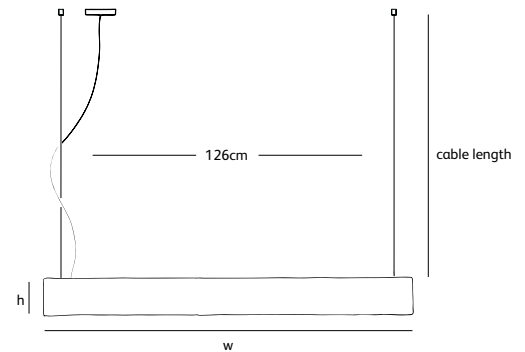

solo

suspension LED

colors & materials

* AA
aluminium
anthracite

* AW
aluminium
white

* BR
bronze

SO.SU.140.LED.AW

Order code	SO.SU.60.LED.*
Dimensions	
Wxdxh	60x7x13cm
Standard cable length	200cm
Lightsource	
	13W LED down / 2700K / 1300 lm
Weight/Packaging	
Net. weight	4kg (bronze: 10kg)
Gross weight	5kg (bronze: 11kg)
Packaging	67x21x15cm
Driver	
Trailing & leading edge.	
Dim to warm on request.	

Order code	SO.SU.100.LED.*
Dimensions	
Wxdxh	100x7x13cm
Standard cable length	200cm
Lightsource	
	18W LED down / 2700K / 1950 lm
Weight/Packaging	
Net. weight	7kg (bronze: 18kg)
Gross weight	8kg (bronze: 19kg)
Packaging	107x21x15cm
Driver	
Trailing & leading edge.	
Dim to warm on request.	