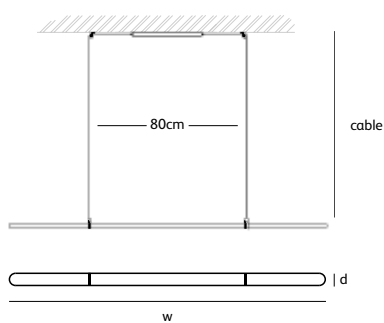

Order code	BO.100.CI.*
Dimensions	
Ø	100cm
Standard cable length	200cm
Lightsource	LED 60W / 2700K / 3300 lm
Weight/Packaging	
Net. weight	6kg
Dimmer	
Dimmable driver	
DALI / 1-10V / push dim or TRIAC	
Wireless lighting control on request	

Order code	BO.135.CI.*
Dimensions	
Ø	135cm
Standard cable length	200cm
Lightsource	LED 80W / 2700K / 4300 lm
Weight/Packaging	
Net. weight	8kg
Dimmer	
Dimmable driver	
DALI / 1-10V / push dim or TRIAC	
Wireless lighting control on request	

COCO

suspension lamp

CO.160.SU

Order code	CO.120.SU
Dimensions	
Wxdxh	120x5,8x1,2cm
Standard cable length	200cm
Material	corian® translucent
Lightsource	LED 23W / 2700K / 1090 lm
Weight/Packaging	
Net. weight	1kg
Dimmer	
Dimmable driver	DALI or 1-10V or TRIAC
Dimmer not included	
Wireless lighting control on request	

Order code	CO.160.SU
Dimensions	
Wxdxh	160x5,8x1,2cm
Standard cable length	200cm
Material	corian® translucent
Lightsource	LED 30W / 2700K / 1420 lm
Weight/Packaging	
Net. weight	1,3kg
Dimmer	
Dimmable driver	DALI or 1-10V or TRIAC
Dimmer not included	
Wireless lighting control on request	