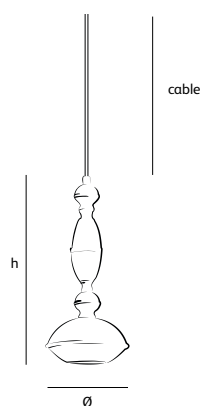

Order code

BB.T2.*/*

Dimensions

Øxh **15x35cm**

Standard cable length **300cm**

Lightsource

Not included

Lampholder

GU10

Max. 1 x 50W / 240V

Halogen or retrofit LED

Weight

Net. weight **< 1kg**

Dimmer

Dimmable, dimmer not included