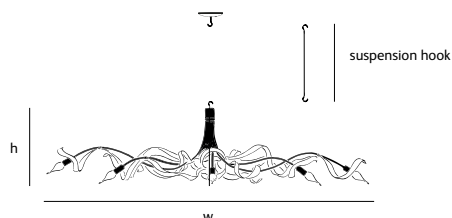

Order code	RP.06.CH.*.O
Dimensions	
Wxdxh	135x75x40cm
Hook	customized*
Ceiling cover	10cm
Lightsource	Not included
Lampholder	E14
	Max. 6 x 40W / 240V
Weight	
Net. weight	5kg
Dimmer	Dimmable, dimmer not included