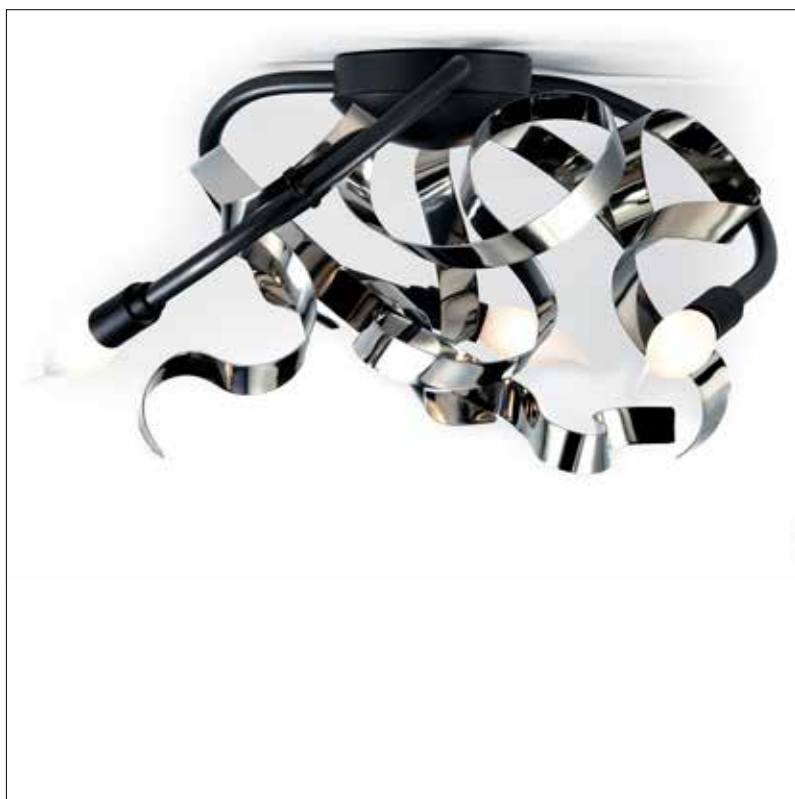

ruban pli 

ceiling lamp

colors & materials

* BR
brass

* BL
black
powder
coated

* ST
stainless
steel

* WH
white
powder
coated

* HG
high
gloss
polished

* TOT.HG
total high
gloss
polished

RP.03.CE.HG

Order code

RP.03.CE.*

Dimensions

 xh **40x27cm**

Lightsource

Not included

Lampholder

E14

Max. 3 x 40W / 240V

Weight

Net. weight **3kg**

Dimmer

Dimmable, dimmer not included

Order code

RP.05.CE.*

Dimensions

 xh **55x27cm**

Lightsource

Not included

Lampholder

E14

Max. 5 x 40W / 240V

Weight

Net. weight **4kg**

Dimmer

Dimmable, dimmer not included