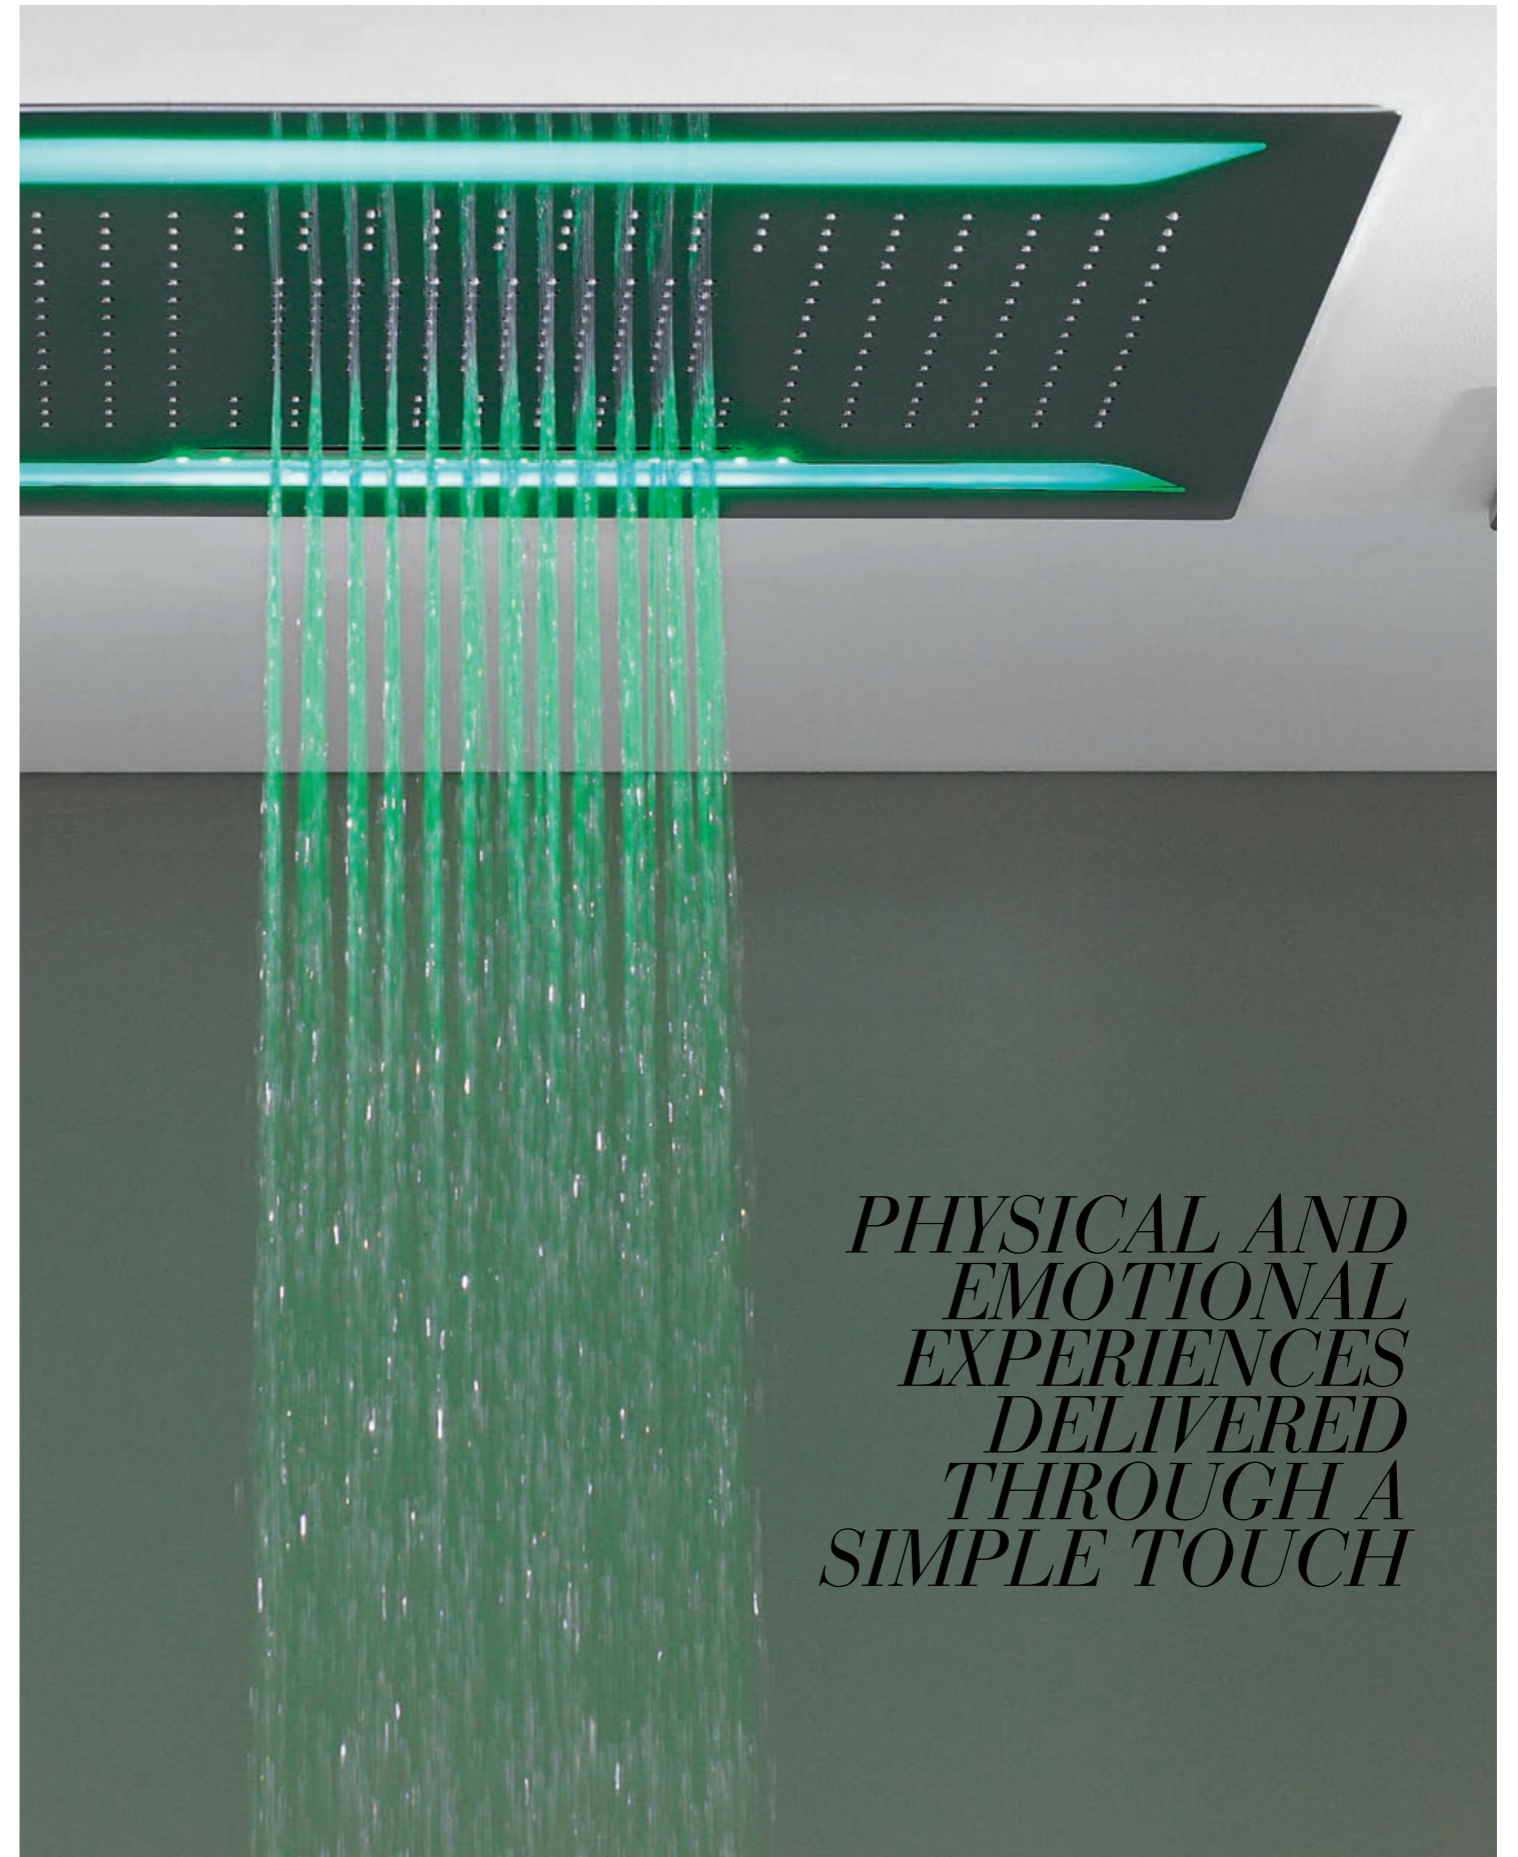

Ametis Thermostatic Shower Column with Body Sprays and Handshower, Wall-Mounted Lavatory Faucet with LED lighting (White).

Ametis Wall-Mounted Lavatory Faucet with LED lighting (White).

Ametis Thermostatic Shower Column with rain and chromotherapy functions (White).

*AQUA-SENSE IS
AN INNOVATIVE,
HIGHLY
TECHNOLOGICAL
SHOWER
COLLECTION FOR
THE MOST
DEMANDING
TASTES*

*WATER, LIGHT
AND SOUND
ORCHESTRATED
IN HARMONIC
BALANCE*

Aqua-Sense Touch Screen, Body Spray and USB port (Polished Chrome).
Music can be easily uploaded using a wall-mounted USB port and heard through ceiling-mounted speakers.
The system is well equipped with handshower and adjustable side body sprays.

Aqua-Sense Showerhead with rain, waterfall and chromotherapy functions, Touch Screen and Body Spray (Polished Chrome).

*PHYSICAL AND
EMOTIONAL
EXPERIENCES
DELIVERED
THROUGH A
SIMPLE TOUCH*

Aqua-Sense Showerhead with rain and chromotherapy functions (Polished Chrome).
The ceiling-mounted showerhead creates an intense central rainfall effect, or that of a real waterfall. The LED lighting changes color, producing a soothing effect through diffused chromatic lines. The system is controlled by a touch screen with a simple and intuitive interface to regulate water functions, color changes, music and videos.

Aqua-Sense stainless steel Showerhead with rain and mist functions.
Thermostatic Set with 2 volume control valves and 2-outlet diverter. Handshower and Body Sprays (Polished Chrome).

Aqua-Sense stainless steel Showerhead with rain and chromotherapy functions and remote control (Polished Chrome).