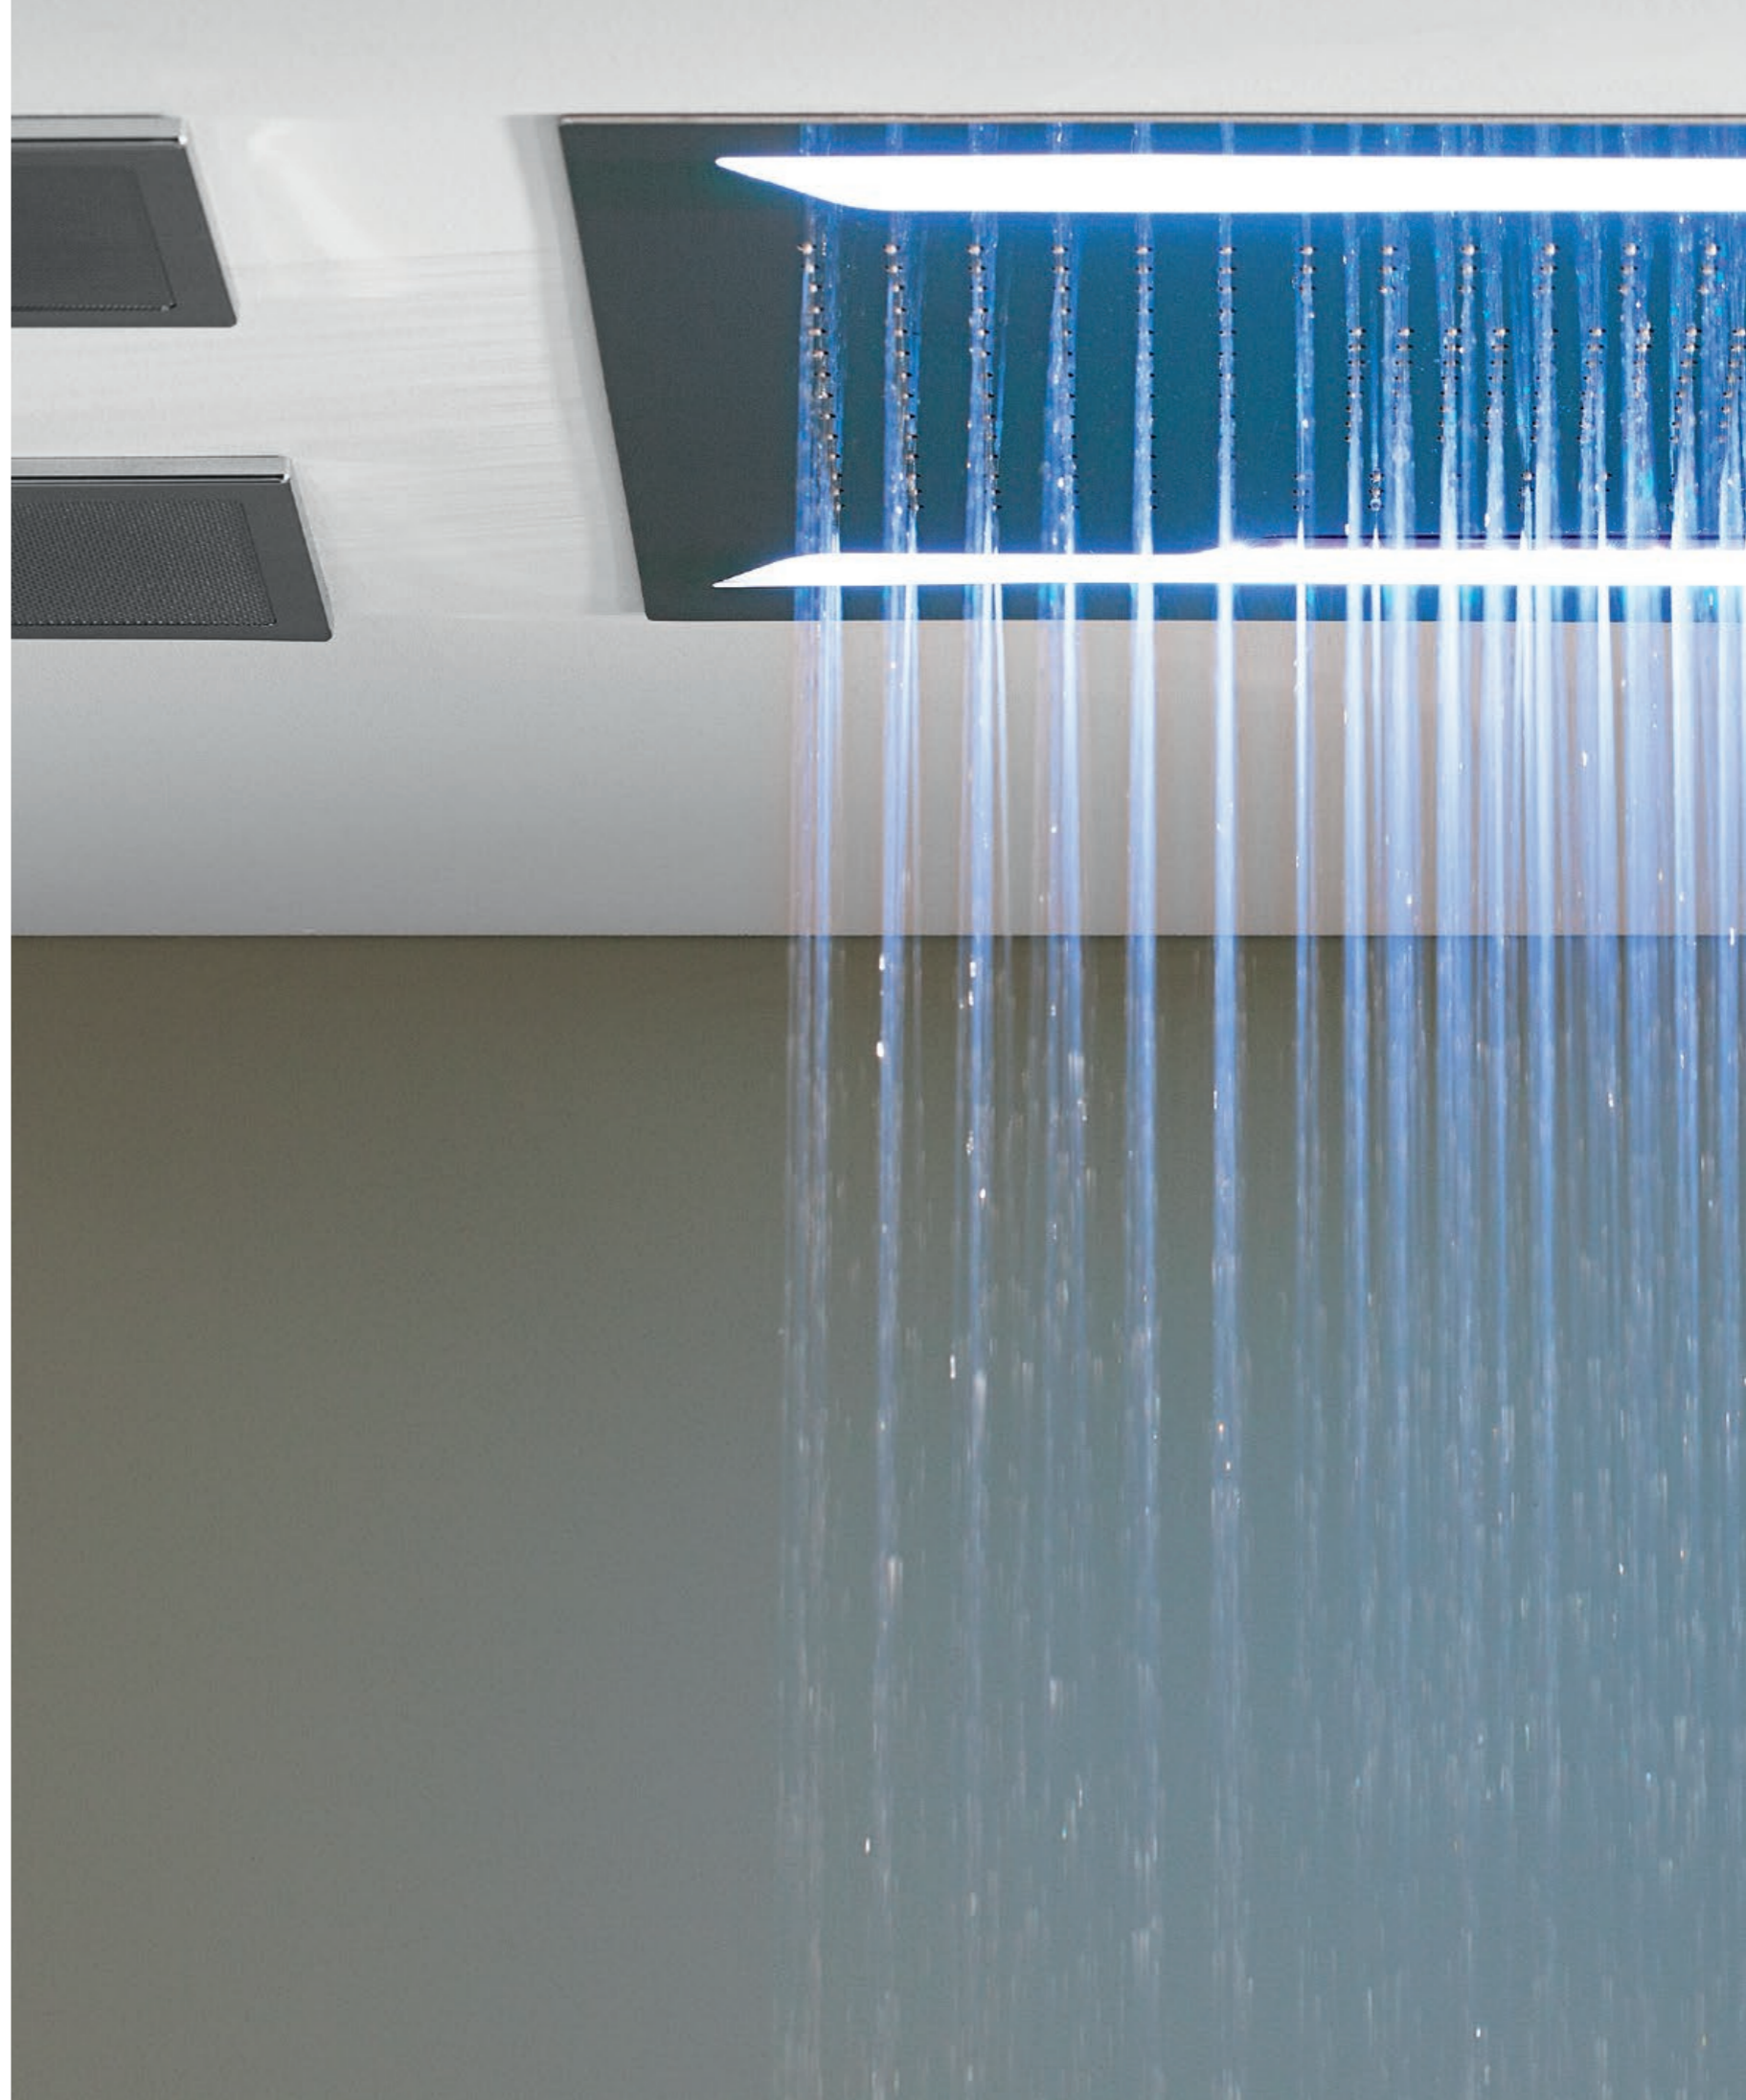

*A HYMN
TO PURITY
AND THE
EXPRESSION
OF THE SOUL*

The Ametis Shower Column contains high-tech engineering features and integrates an LED chromotherapy lighting system into the ring. The indirect lighting-still a little used concept in bathroom design-gives the column a new dimension.

Ametis Thermostatic Shower Column with Body Sprays and Handshower, Wall-Mounted Lavatory Faucet with LED lighting (White).

Ametis Wall-Mounted Lavatory Faucet with LED lighting (White).

Ametis Thermostatic Shower Column with rain and chromotherapy functions (White).

*AQUA-SENSE IS
AN INNOVATIVE,
HIGHLY
TECHNOLOGICAL
SHOWER
COLLECTION FOR
THE MOST
DEMANDING
TASTES*

*WATER, LIGHT
AND SOUND
ORCHESTRATED
IN HARMONIC
BALANCE*

Aqua-Sense Touch Screen, Body Spray and USB port (Polished Chrome).
Music can be easily uploaded using a wall-mounted USB port and heard through ceiling-mounted speakers.
The system is well equipped with handshower and adjustable side body sprays.

Aqua-Sense Showerhead with rain, waterfall and chromotherapy functions, Touch Screen and Body Spray (Polished Chrome).

*PHYSICAL AND
EMOTIONAL
EXPERIENCES
DELIVERED
THROUGH A
SIMPLE TOUCH*

Aqua-Sense Showerhead with rain and chromotherapy functions (Polished Chrome).
The ceiling-mounted showerhead creates an intense central rainfall effect, or that of a real waterfall. The LED lighting changes color, producing a soothing effect through diffused chromatic lines. The system is controlled by a touch screen with a simple and intuitive interface to regulate water functions, color changes, music and videos.