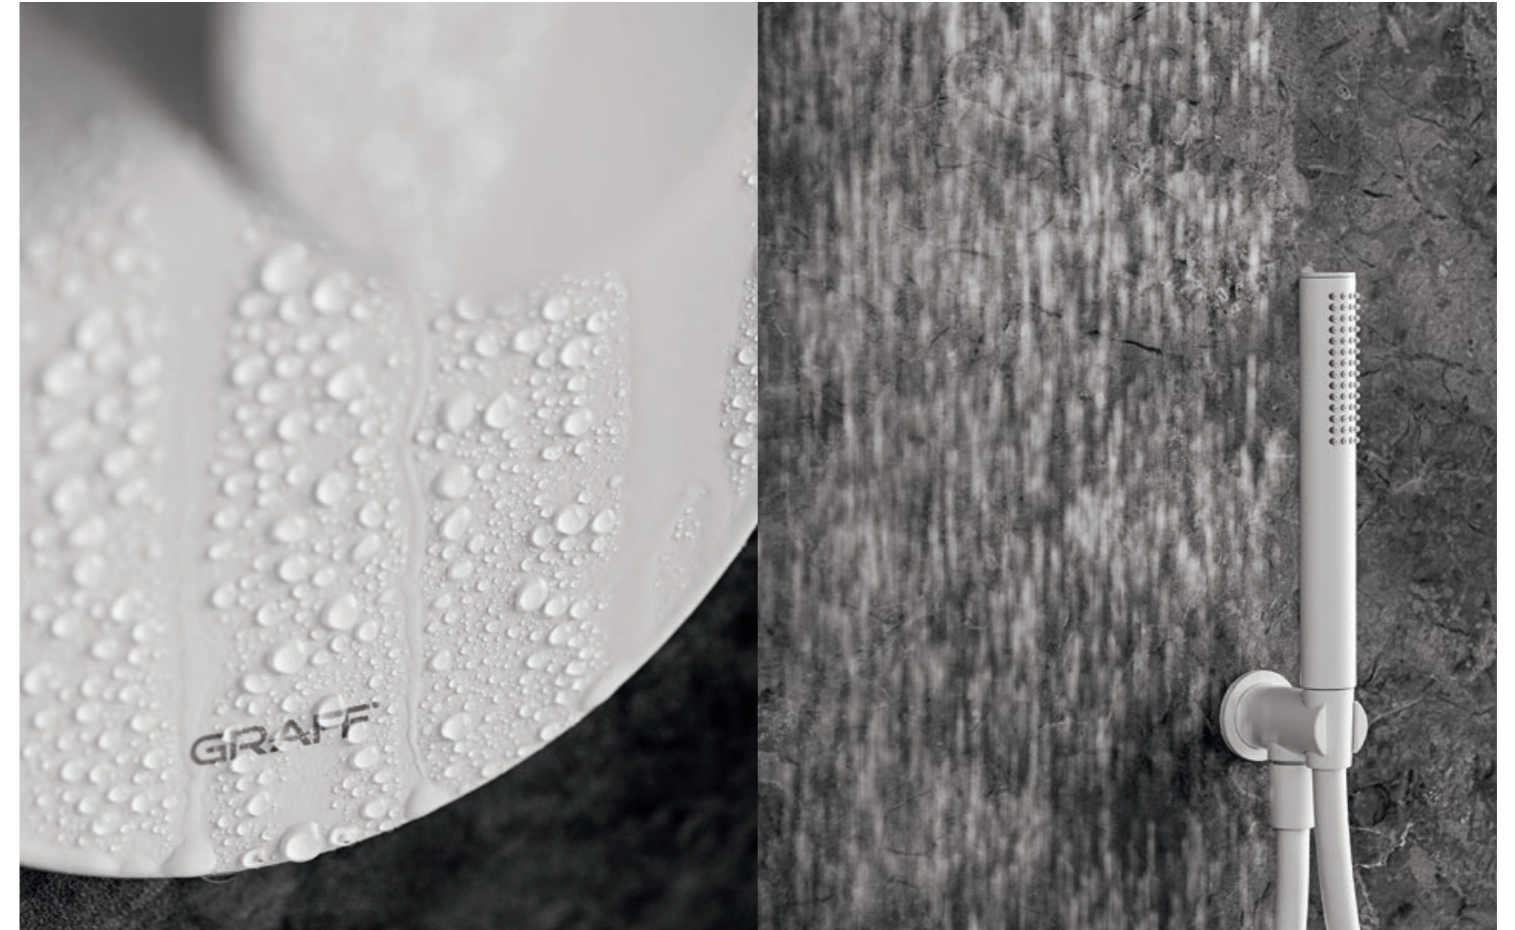

Aqua-Sense Showerhead with rain, waterfall and chromotherapy functions, Touch Screen and Body Spray (Polished Chrome).

*PHYSICAL AND
EMOTIONAL
EXPERIENCES
DELIVERED
THROUGH A
SIMPLE TOUCH*

Aqua-Sense Showerhead with rain and chromotherapy functions (Polished Chrome).
The ceiling-mounted showerhead creates an intense central rainfall effect, or that of a real waterfall. The LED lighting changes color, producing a soothing effect through diffused chromatic lines. The system is controlled by a touch screen with a simple and intuitive interface to regulate water functions, color changes, music and videos.

*PERSONAL
WELLNESS
TRANSCENDING
SPACE
AND TIME*

Aqua-Sense Showerhead, Handshower, adjustable Body Spray (Polished Chrome).

Diverter, Body Spray and Thermostatic Valve details (Polished Chrome).

Aqua-Sense stainless steel ultra-slim Showerhead,
Thermostatic Set with 2-outlet diverter, Handshower (Steelnoox® Satin Nickel).

Aqua-Sense ultra-slim stainless steel Showerhead (Steelnoox® Satin Nickel).

Aqua-Sense ultra-slim Showerhead and Thermostatic Valve details (Steelnoox® Satin Nickel).

*RENEW
YOUR
INNER AND
OUTER SELF*

Aqua-Sense Thermostatic Set with 2-outlet diverter, Showerhead, Handshower (White).

Aqua-Sense Thermostatic Set, Showerhead and Diverter details (White).

Thermostatic Set and Handshower details (White).

Aqua-Sense stainless steel Cascade Water Feature, Handshower, adjustable Body Sprays, Thermostatic Set with 3 volume control valves (Polished Chrome).