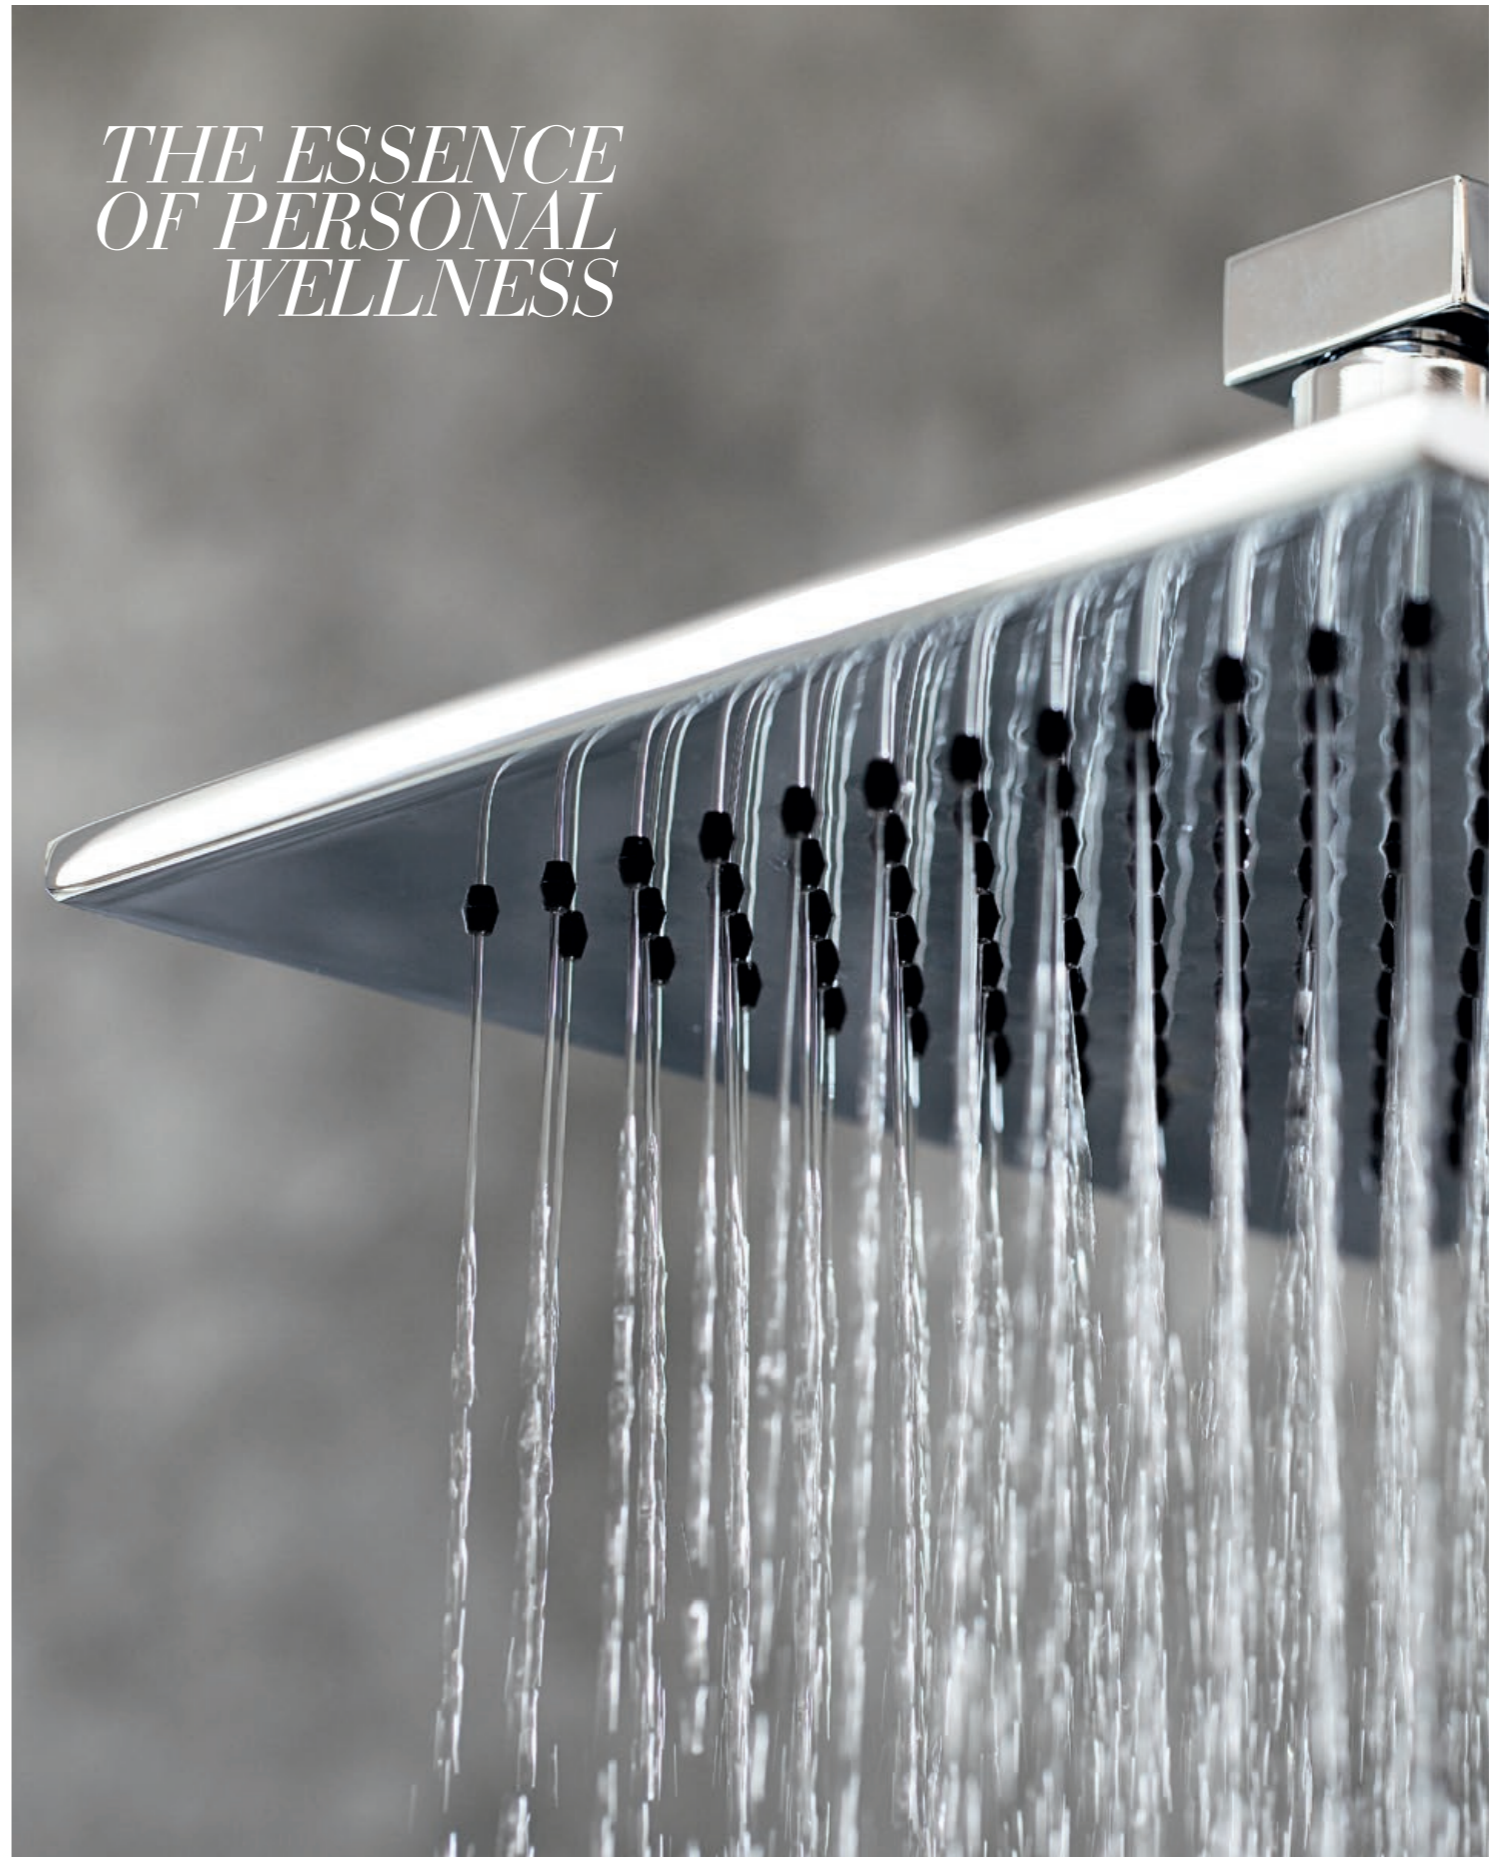

*THE ESSENCE
OF PERSONAL
WELLNESS*

Thermostatic Shower Column Set with handshower (Polished Chrome).