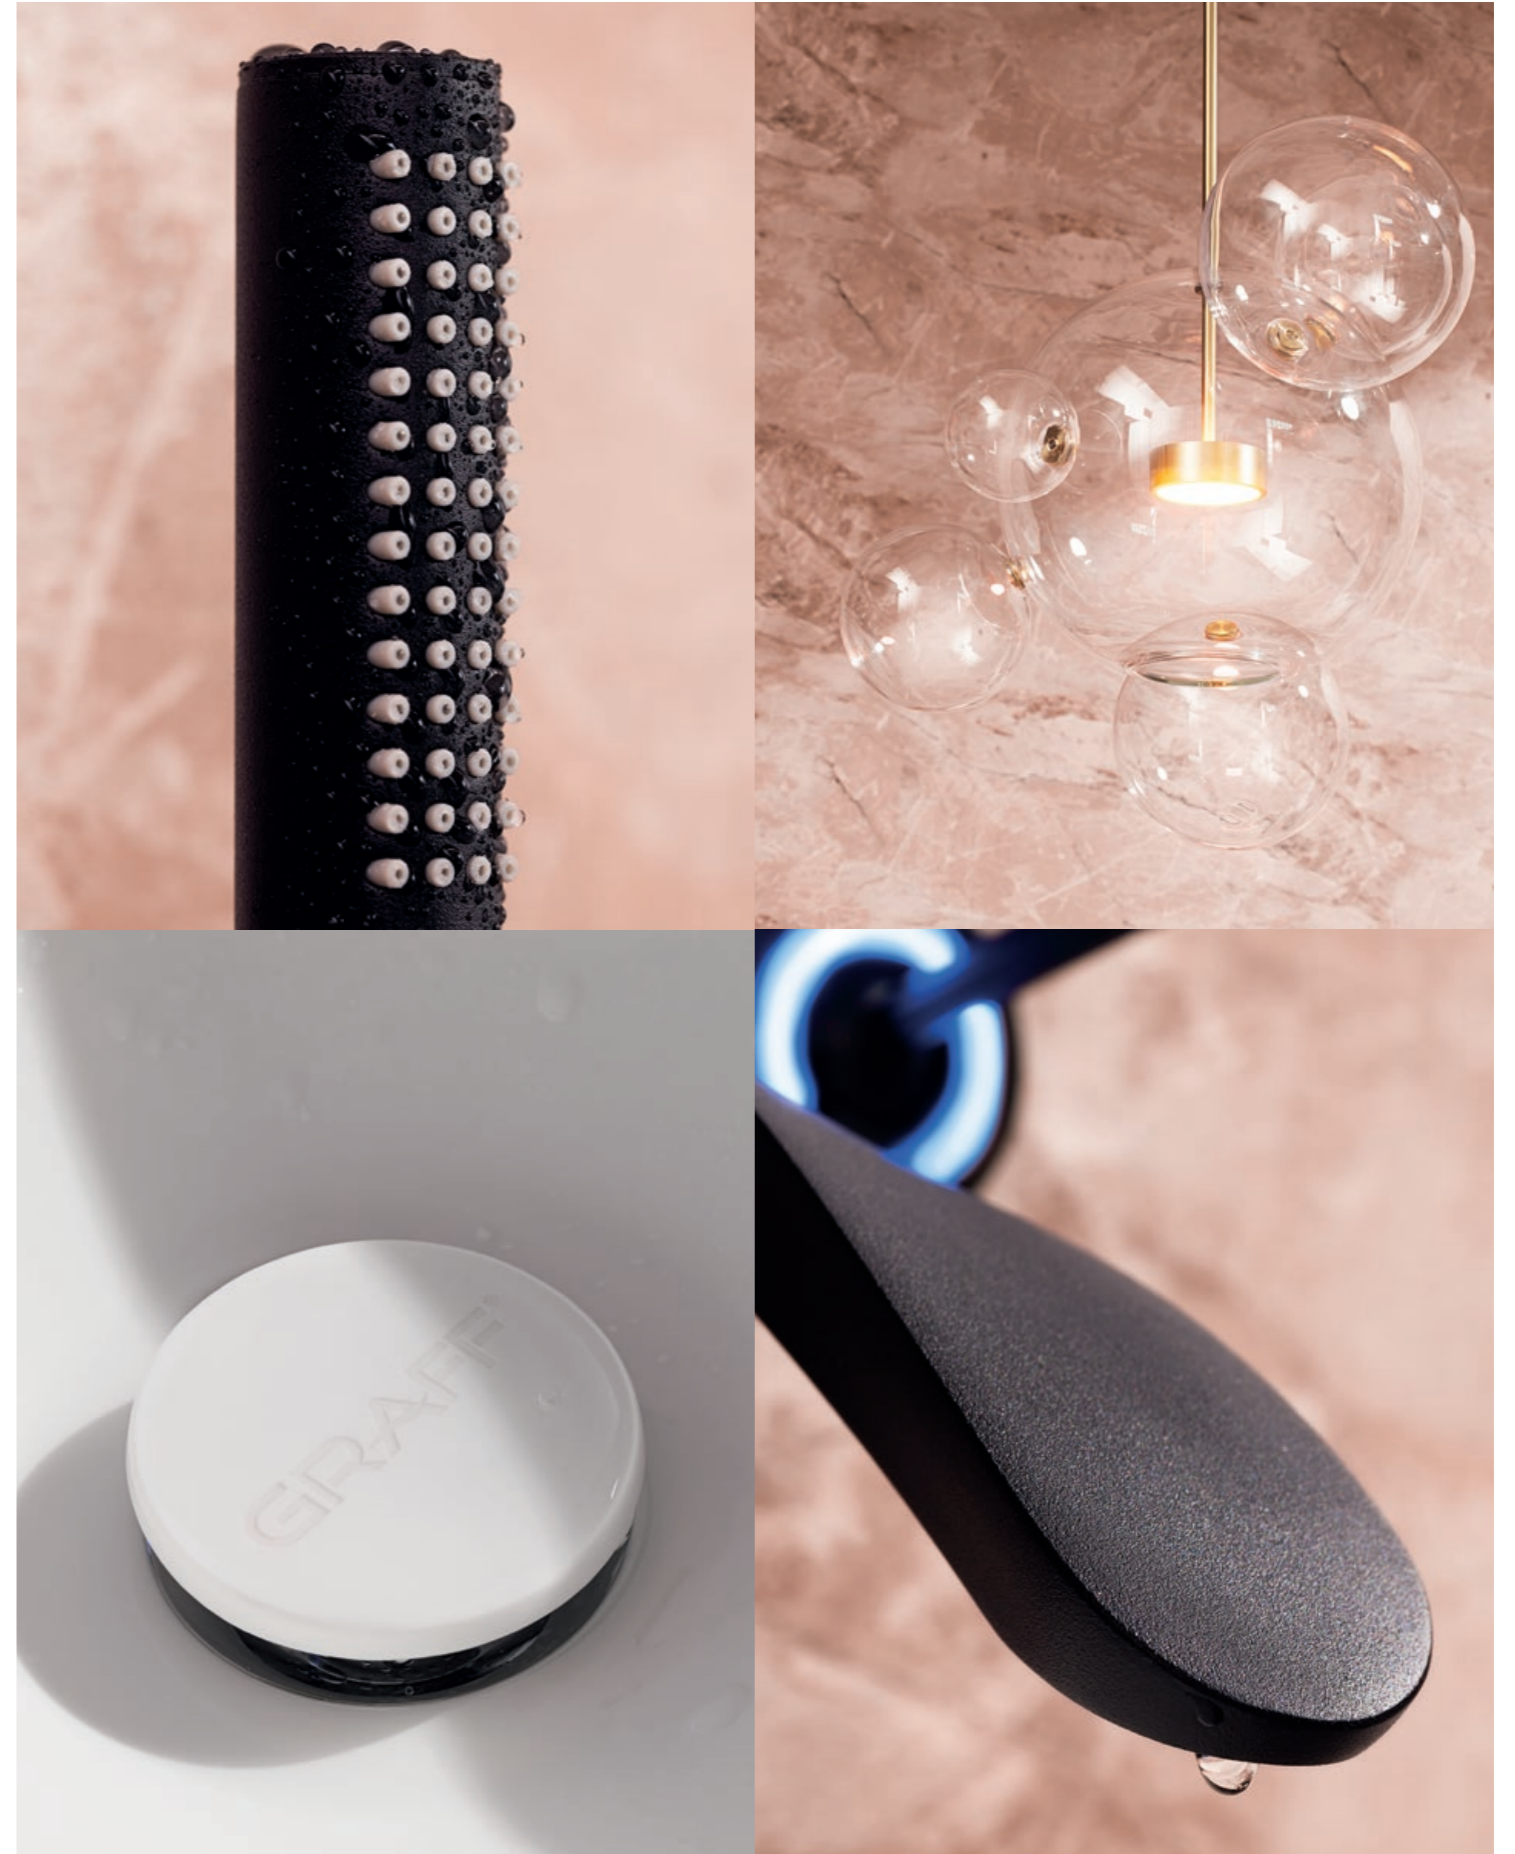

DESIGNED BY DAVIDE OPPIZZI

*TRANSFORM
BOTH WATER
AND YOUR
SOUL*

4

5

Ametis Wall-Mounted Lavatory Faucet with LED lighting (Black).

Ametis Wall-Mounted Lavatory Faucet with LED lighting, Volume Control Valve, Thermostatic Set detail (Black).

Ametis Handshower, Washbasin in Corian®, Wall-Mounted Lavatory Faucet with LED lighting (Black).

*AMETIS
REPRESENTS
A FUSION
BETWEEN
THE UNIVERSE
ABOVE AND
THE OCEANS
BELOW.
A FUTURISTIC
ODE TO HIGH
DESIGN IN THE
BATHROOM*

Aqua-Sense Showerhead with rain, waterfall and chromotherapy functions, Touch Screen and Body Spray (Polished Chrome).

*PHYSICAL AND
EMOTIONAL
EXPERIENCES
DELIVERED
THROUGH A
SIMPLE TOUCH*

Aqua-Sense Showerhead with rain and chromotherapy functions (Polished Chrome).
The ceiling-mounted showerhead creates an intense central rainfall effect, or that of a real waterfall. The LED lighting changes color, producing a soothing effect through diffused chromatic lines. The system is controlled by a touch screen with a simple and intuitive interface to regulate water functions, color changes, music and videos.

Aqua-Sense Thermostatic Set, Showerhead and Diverter details (White).

Thermostatic Set and Handshower details (White).

Aqua-Sense stainless steel Cascade Water Feature, Handshower, adjustable Body Sprays, Thermostatic Set with 3 volume control valves (Polished Chrome).