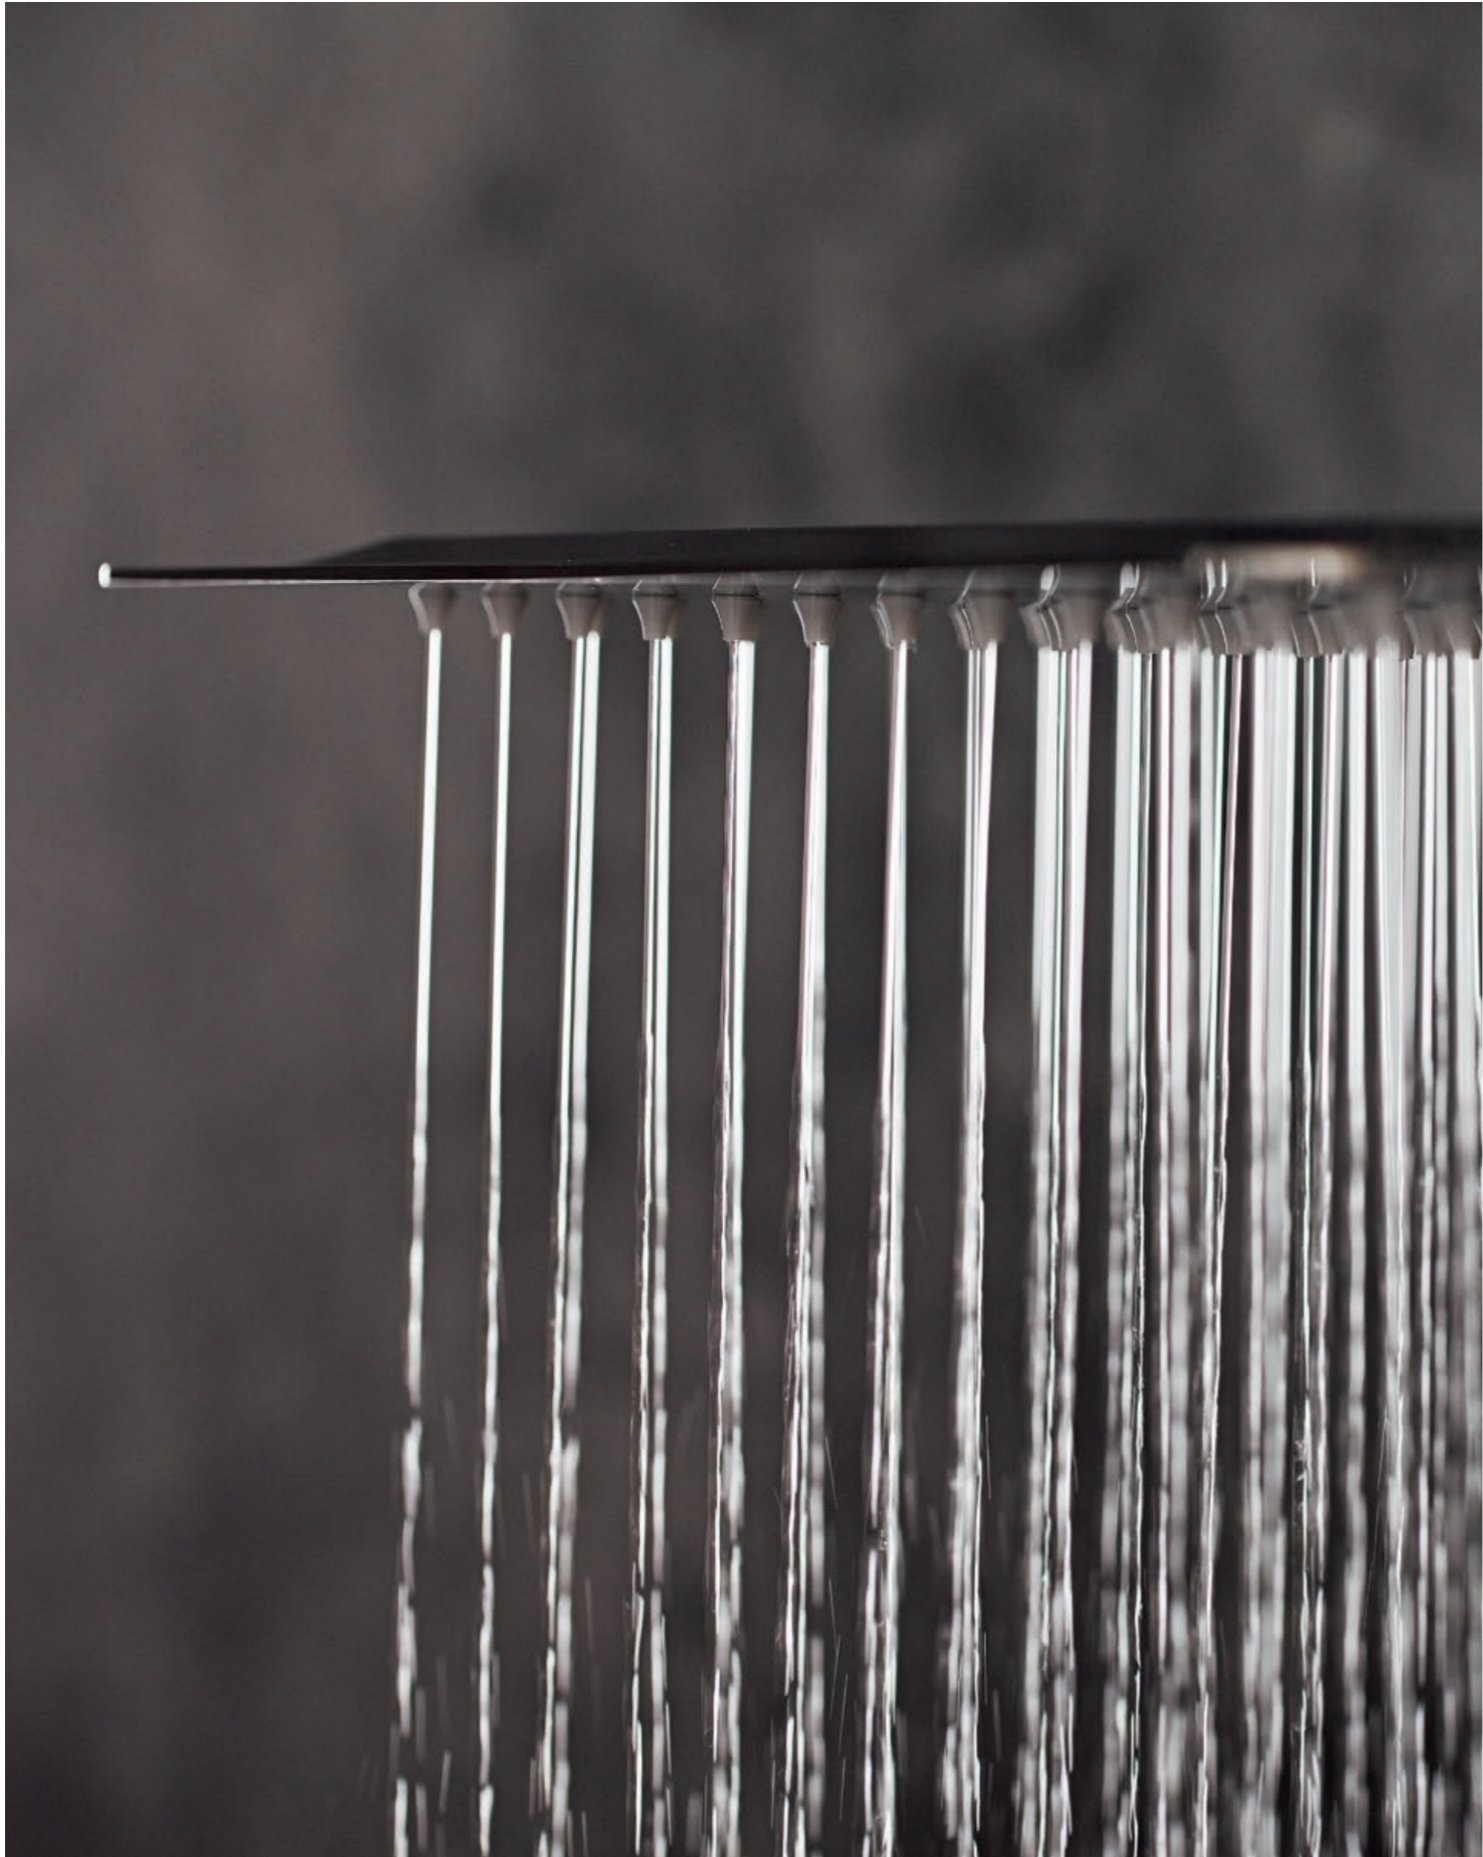

Aqua-Sense Showerhead with rain, waterfall and chromotherapy functions, Touch Screen and Body Spray (Polished Chrome).

*PHYSICAL AND
EMOTIONAL
EXPERIENCES
DELIVERED
THROUGH A
SIMPLE TOUCH*

Aqua-Sense Showerhead with rain and chromotherapy functions (Polished Chrome).
The ceiling-mounted showerhead creates an intense central rainfall effect, or that of a real waterfall. The LED lighting changes color, producing a soothing effect through diffused chromatic lines. The system is controlled by a touch screen with a simple and intuitive interface to regulate water functions, color changes, music and videos.

*PERSONAL
WELLNESS
TRANSCENDING
SPACE
AND TIME*

Aqua-Sense Showerhead, Handshower, adjustable Body Spray (Polished Chrome).

Diverter, Body Spray and Thermostatic Valve details (Polished Chrome).

Aqua-Sense stainless steel ultra-slim Showerhead,
Thermostatic Set with 2-outlet diverter, Handshower (Steelnoox® Satin Nickel).

Aqua-Sense ultra-slim stainless steel Showerhead (Steelnoox® Satin Nickel).

Aqua-Sense ultra-slim Showerhead and Thermostatic Valve details (Steelnoox® Satin Nickel).

*RENEW
YOUR
INNER AND
OUTER SELF*

Aqua-Sense Thermostatic Set with 2-outlet diverter, Showerhead, Handshower (White).

Aqua-Sense Thermostatic Set, Showerhead and Diverter details (White).

Thermostatic Set and Handshower details (White).

Aqua-Sense stainless steel Cascade Water Feature, Handshower, adjustable Body Sprays, Thermostatic Set with 3 volume control valves (Polished Chrome).