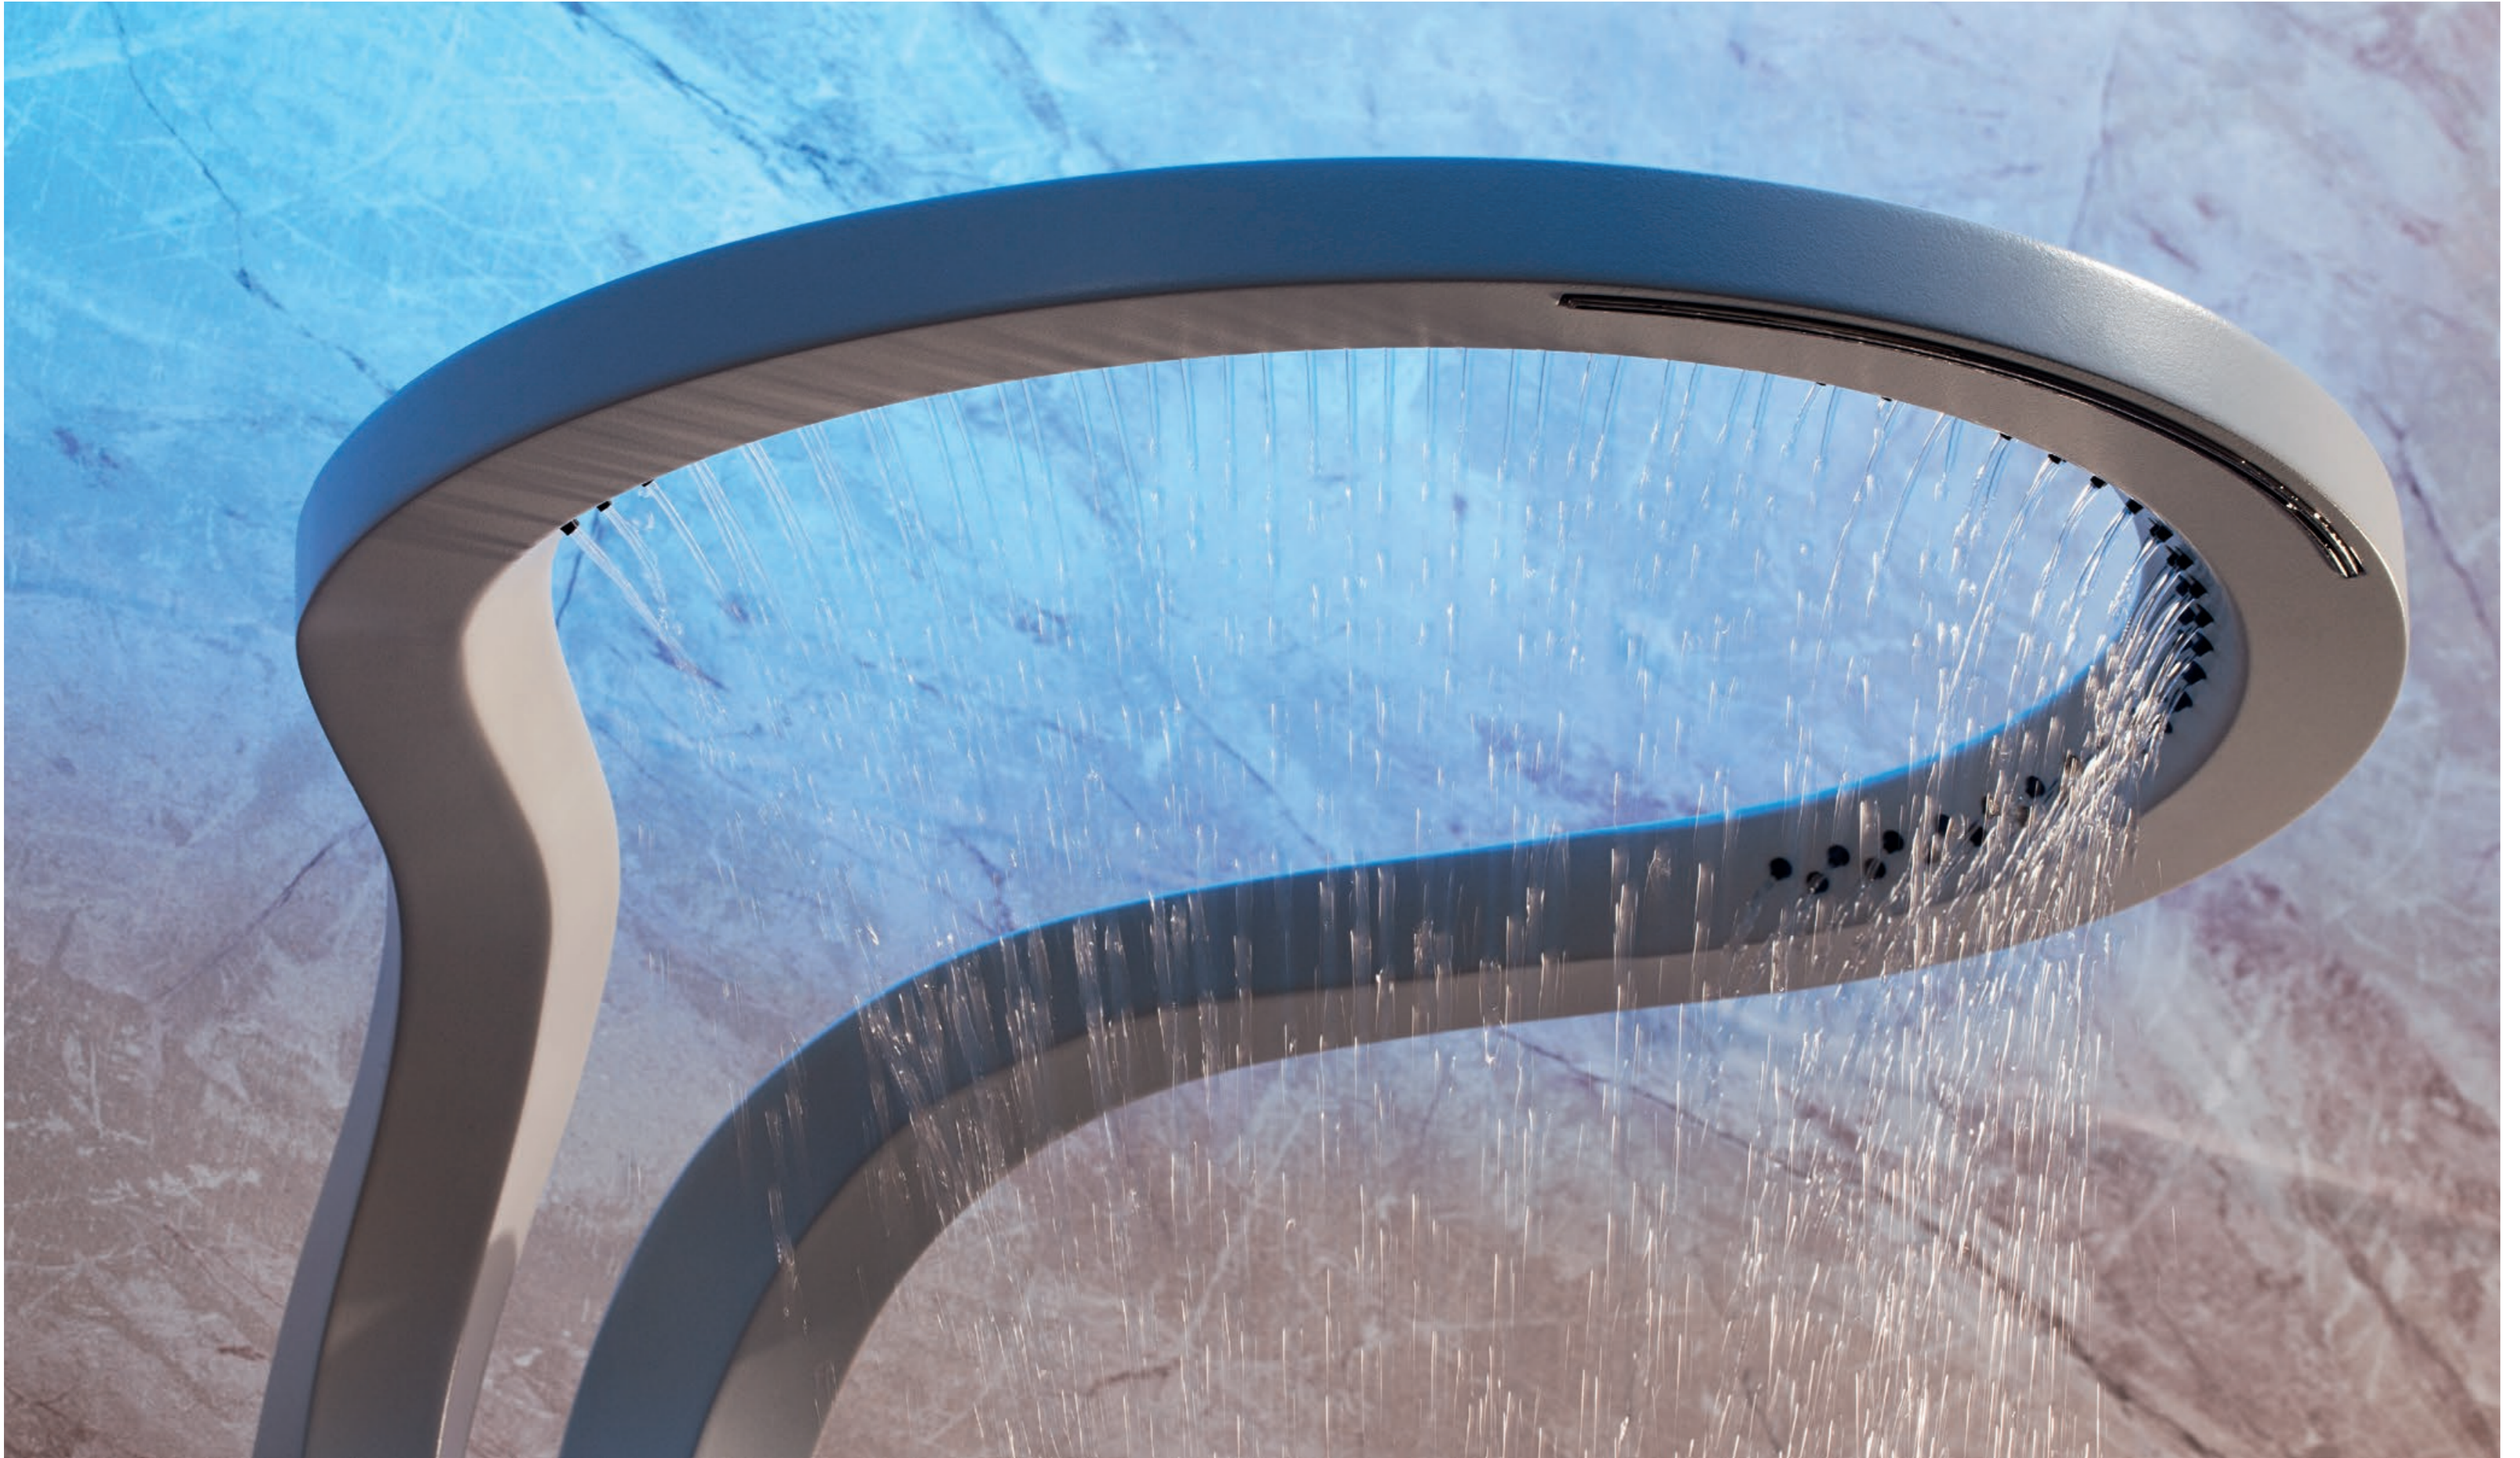

*A HYMN
TO PURITY
AND THE
EXPRESSION
OF THE SOUL*

The Ametis Shower Column contains high-tech engineering features and integrates an LED chromotherapy lighting system into the ring. The indirect lighting-still a little used concept in bathroom design-gives the column a new dimension.

Ametis Thermostatic Shower Column with Body Sprays and Handshower, Wall-Mounted Lavatory Faucet with LED lighting (White).

Ametis Wall-Mounted Lavatory Faucet with LED lighting (White).

Ametis Thermostatic Shower Column with rain and chromotherapy functions (White).

*AQUA-SENSE IS
AN INNOVATIVE,
HIGHLY
TECHNOLOGICAL
SHOWER
COLLECTION FOR
THE MOST
DEMANDING
TASTES*

*WATER, LIGHT
AND SOUND
ORCHESTRATED
IN HARMONIC
BALANCE*

Aqua-Sense Touch Screen, Body Spray and USB port (Polished Chrome).
Music can be easily uploaded using a wall-mounted USB port and heard through ceiling-mounted speakers.
The system is well equipped with handshower and adjustable side body sprays.

Aqua-Sense Showerhead with rain, waterfall and chromotherapy functions, Touch Screen and Body Spray (Polished Chrome).

*PHYSICAL AND
EMOTIONAL
EXPERIENCES
DELIVERED
THROUGH A
SIMPLE TOUCH*

Aqua-Sense Showerhead with rain and chromotherapy functions (Polished Chrome).
The ceiling-mounted showerhead creates an intense central rainfall effect, or that of a real waterfall. The LED lighting changes color, producing a soothing effect through diffused chromatic lines. The system is controlled by a touch screen with a simple and intuitive interface to regulate water functions, color changes, music and videos.