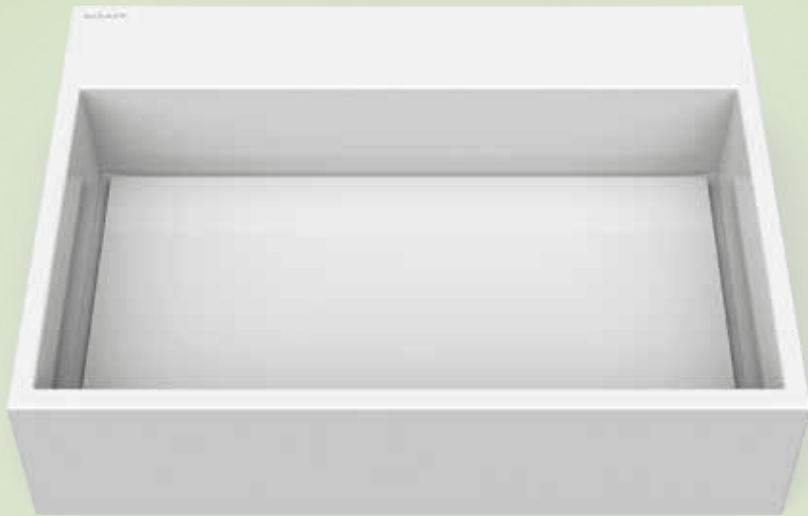

Sublime Sink in Matte White Finish

Sublime Sink in Gloss White Finish