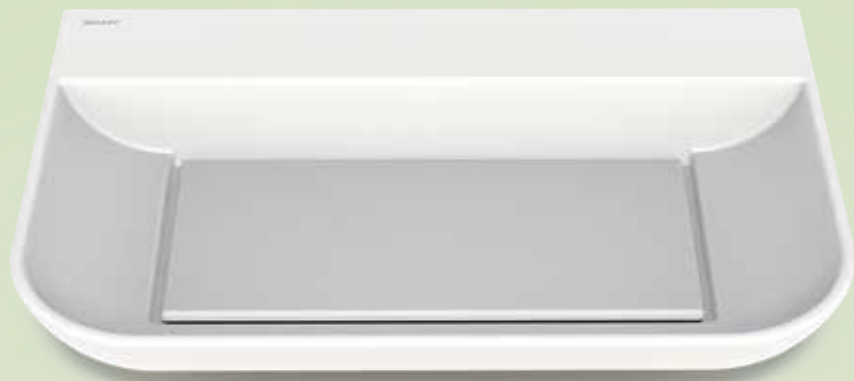

*Harmonic Sink in Gloss White Finish*

*Harmonie Sink in Gloss White Finish*

*Charis Sinks in Gloss White Finish*

*Sublime Sink in Matte White Finish*

60

*Charis Sink in Matte White Finish*

*Charis Sink in Matte White Finish*