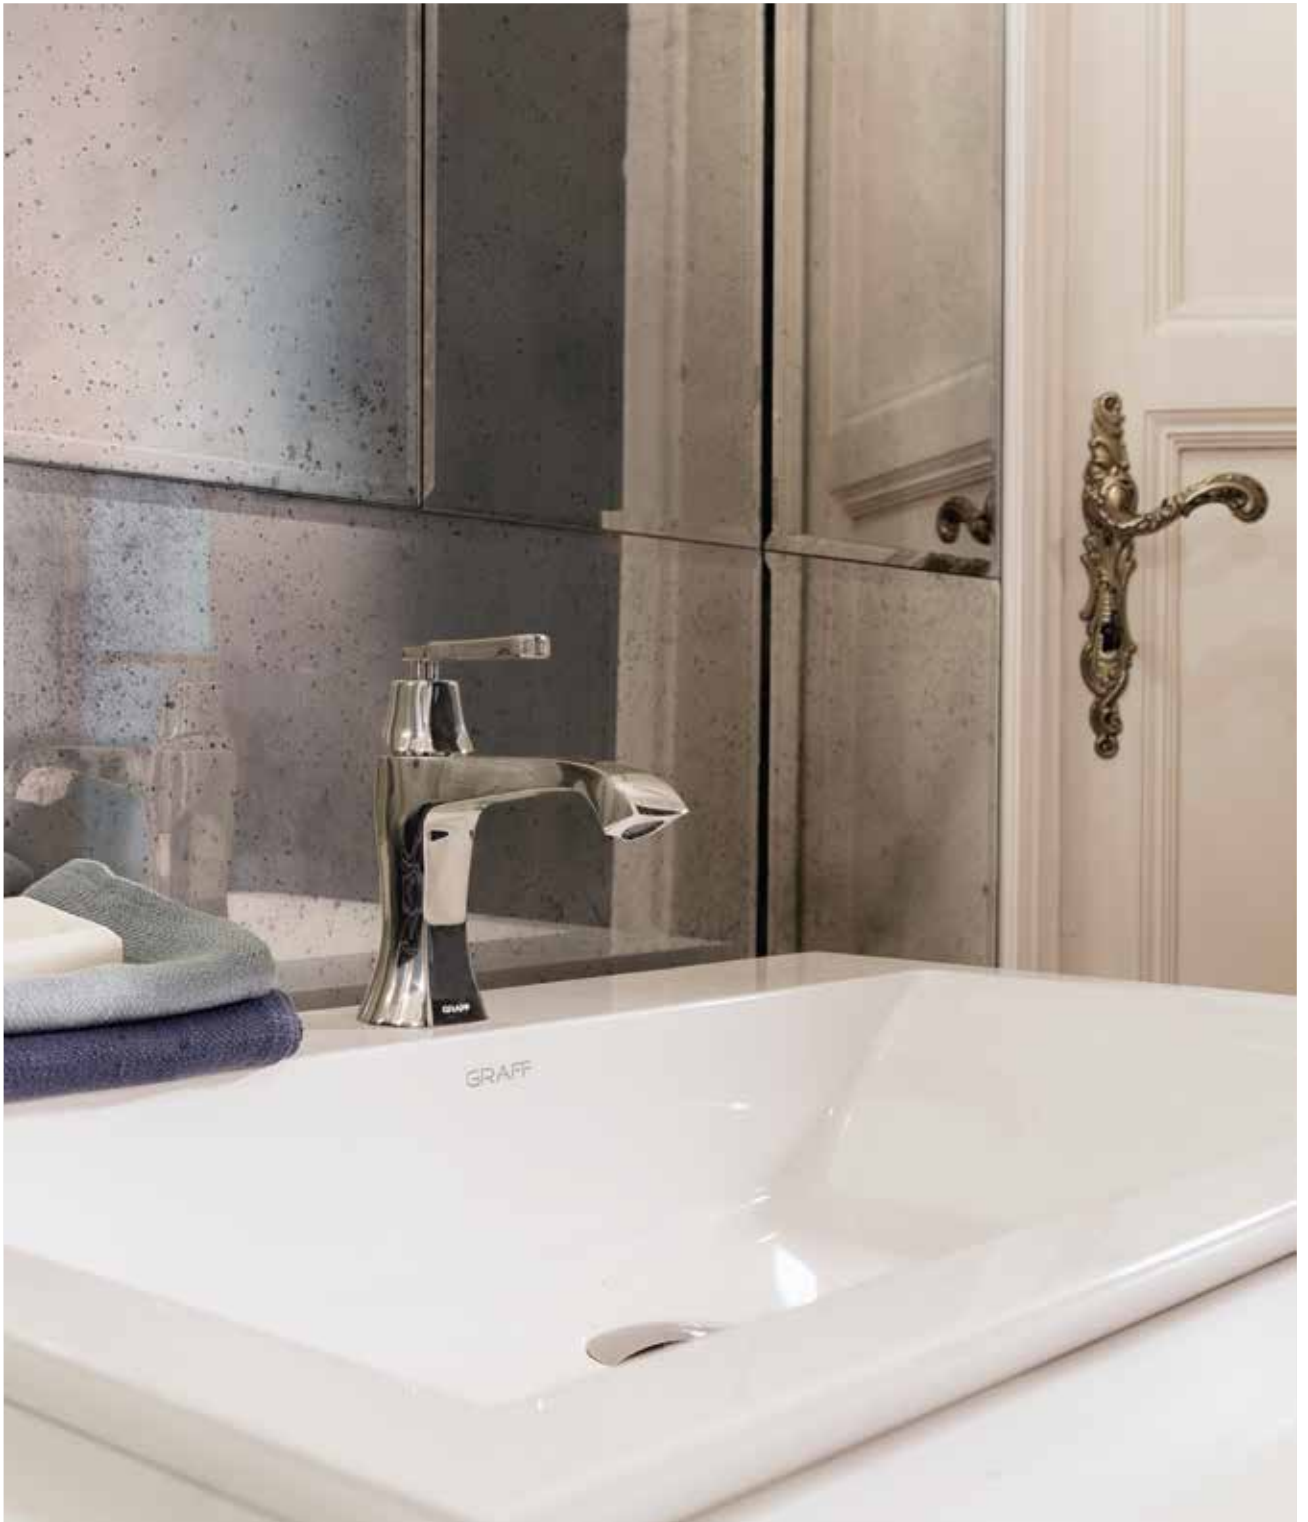

# *SLEEK-STONE SINKS AND BATHTUBS*

*SLEEK-STONE® IS A STONE COMPOSITE MATERIAL  
COMPRISED OF 75% NATURAL DOLOMITIC MINERALS  
BONDED WITH A UNIQUE RESIN TO PRODUCE A  
NATURALLY BEAUTIFUL AND DURABLE MATERIAL.  
DATED OVER 500 MILLION YEARS, DOLOMITE CAN BE  
FOUND AROUND THE WORLD, SPECIFICALLY IN THE  
DOLOMITES, A MOUNTAIN RANGE IN NORTHEASTERN  
ITALY AND PART OF THE ITALIAN ALPS. AFTER  
EXTENSIVE RESEARCH, GRAFF EMPLOYED STATE-OF-  
THE-ART CASTING TECHNOLOGY AND ARTISANAL  
PROCESSES TO CREATE SOPHISTICATED PRODUCTS  
DESIGNED TO ENDURE ON THE MOLECULAR LEVEL.*

**EXEMPLIFIES THE DETAILS**

*Drop-in Sink in Gloss White Finish*

*FINEZZA:  
A TIME  
LESS  
EXPER  
IENCE*

*Finezza Drop-in Sink in Gloss White Finish*

*Finezza Freestanding Bathtub in Gloss White Finish*

36

*Finezza Freestanding Bathtub in Gloss White Finish*

*Finezza Sink in Gloss White Finish*

**A NEW STRENGTH IN SIMPLICITY**

*Freestanding Sink in Matte White Finish  
with Integrated Overflow only for North American market*

*MUSA:  
THE  
SOPHISTICATED  
LOOK*

*Musa Sink in Matte White Finish*  
*Musa Freestanding Bathtub in Matte White Finish*

*Musa Freestanding Bathtub in Matte White Finish*

*Musa Freestanding Sink in Matte White Finish  
with Integrated Overflow only for North American market*