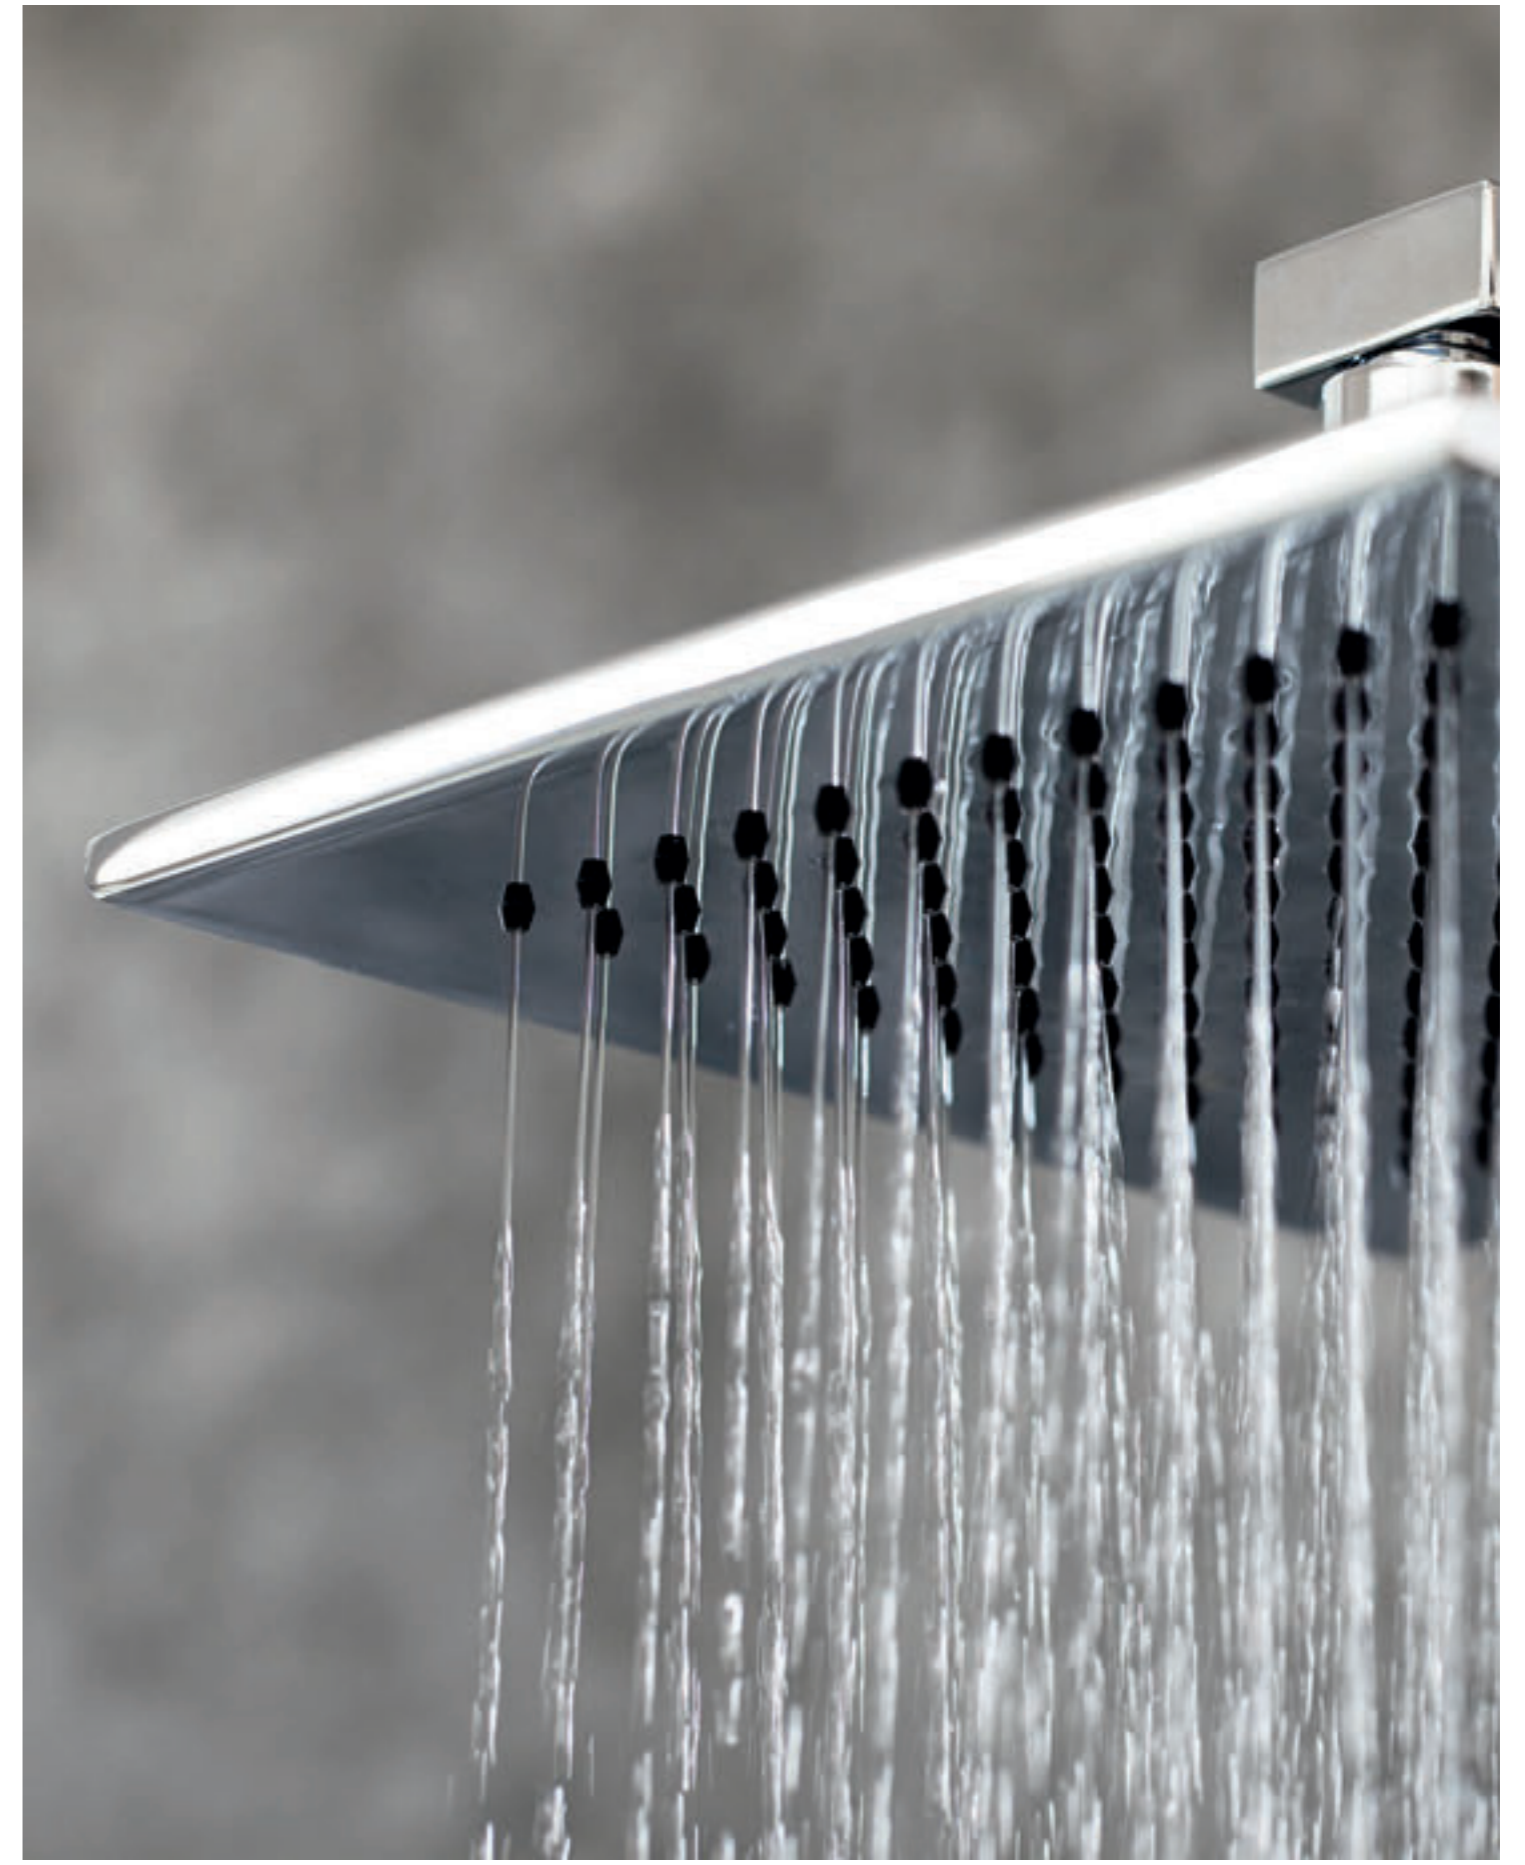

Previous pages: Aqua-Sense Shower System with Multi-Function Ceiling-Mounted Showerhead, set of 4 Speakers, Body Sprays, Handshower, USB Port and Touch Screen Control Panel (Polished Chrome).  
Aqua-Sense Stainless Steel Showerhead with rain and chromotherapy functions and remote control (Polished Chrome).

*SADE  
EXPLORES  
A NEW TRAIL  
OF PERFECTION*

Sade Lavatory Faucet,  
Vessel Lavatory Faucet (Polished Chrome).

Sade Roman Bathtub Set (Steelnox® Satin Nickel).

Sade Wall-Mounted Lavatory Faucet (Steelnox® Satin Nickel).

Sade Floor-Mounted Bathtub Filler,  
Lavatory Faucet with Wall-Mounted Handles (Polished Chrome).

*TARGA  
SPEAKS THE  
ESSENCE  
OF ELEGANCE*

Intro page: Targa Floor-Mounted Vessel Filler with Wall-Mounted Handles (Steelnox® Satin Nickel) and Tephi Freestanding Washbasin (Matte), Targa Widespread Lavatory Faucet (Polished Chrome).

Targa Vessel Lavatory Faucet, Roman Bathtub Set (Polished Chrome) and Wall-Mounted Lavatory Faucet (Steelnox® Satin Nickel).

Targa Floor-Mounted Bathtub Filler,  
Thermostatic Shower Column Set (Polished Chrome).