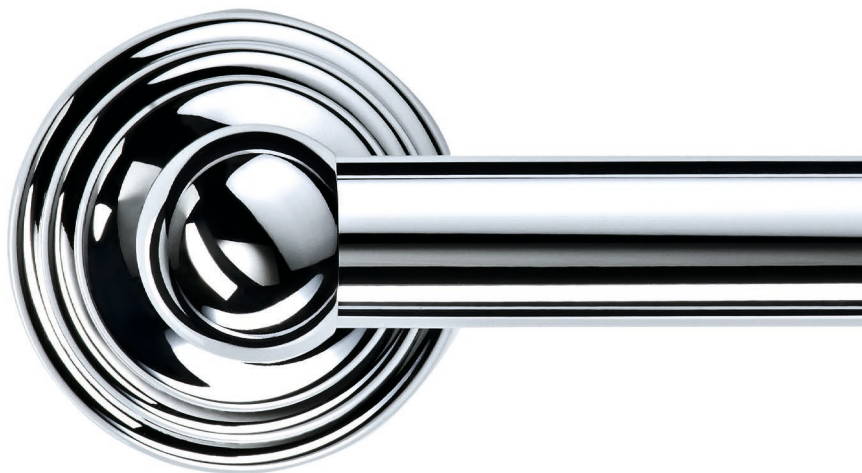

Chrom / Chrome