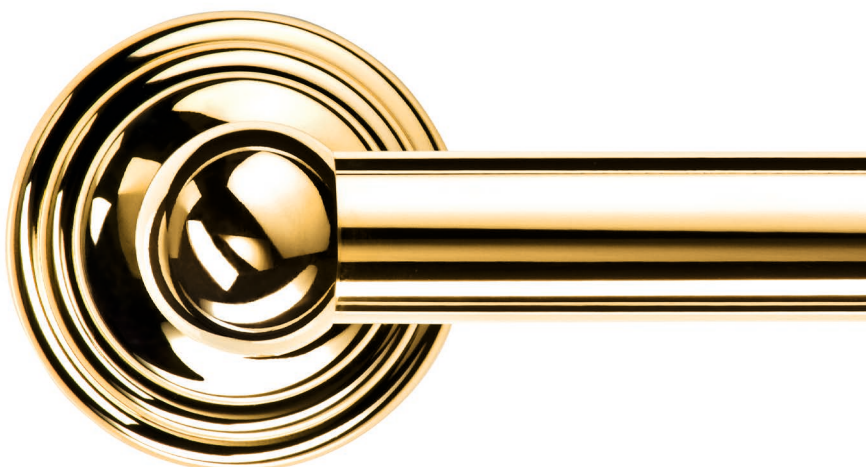

Gold / Gold
24 Karat / 24 Carat