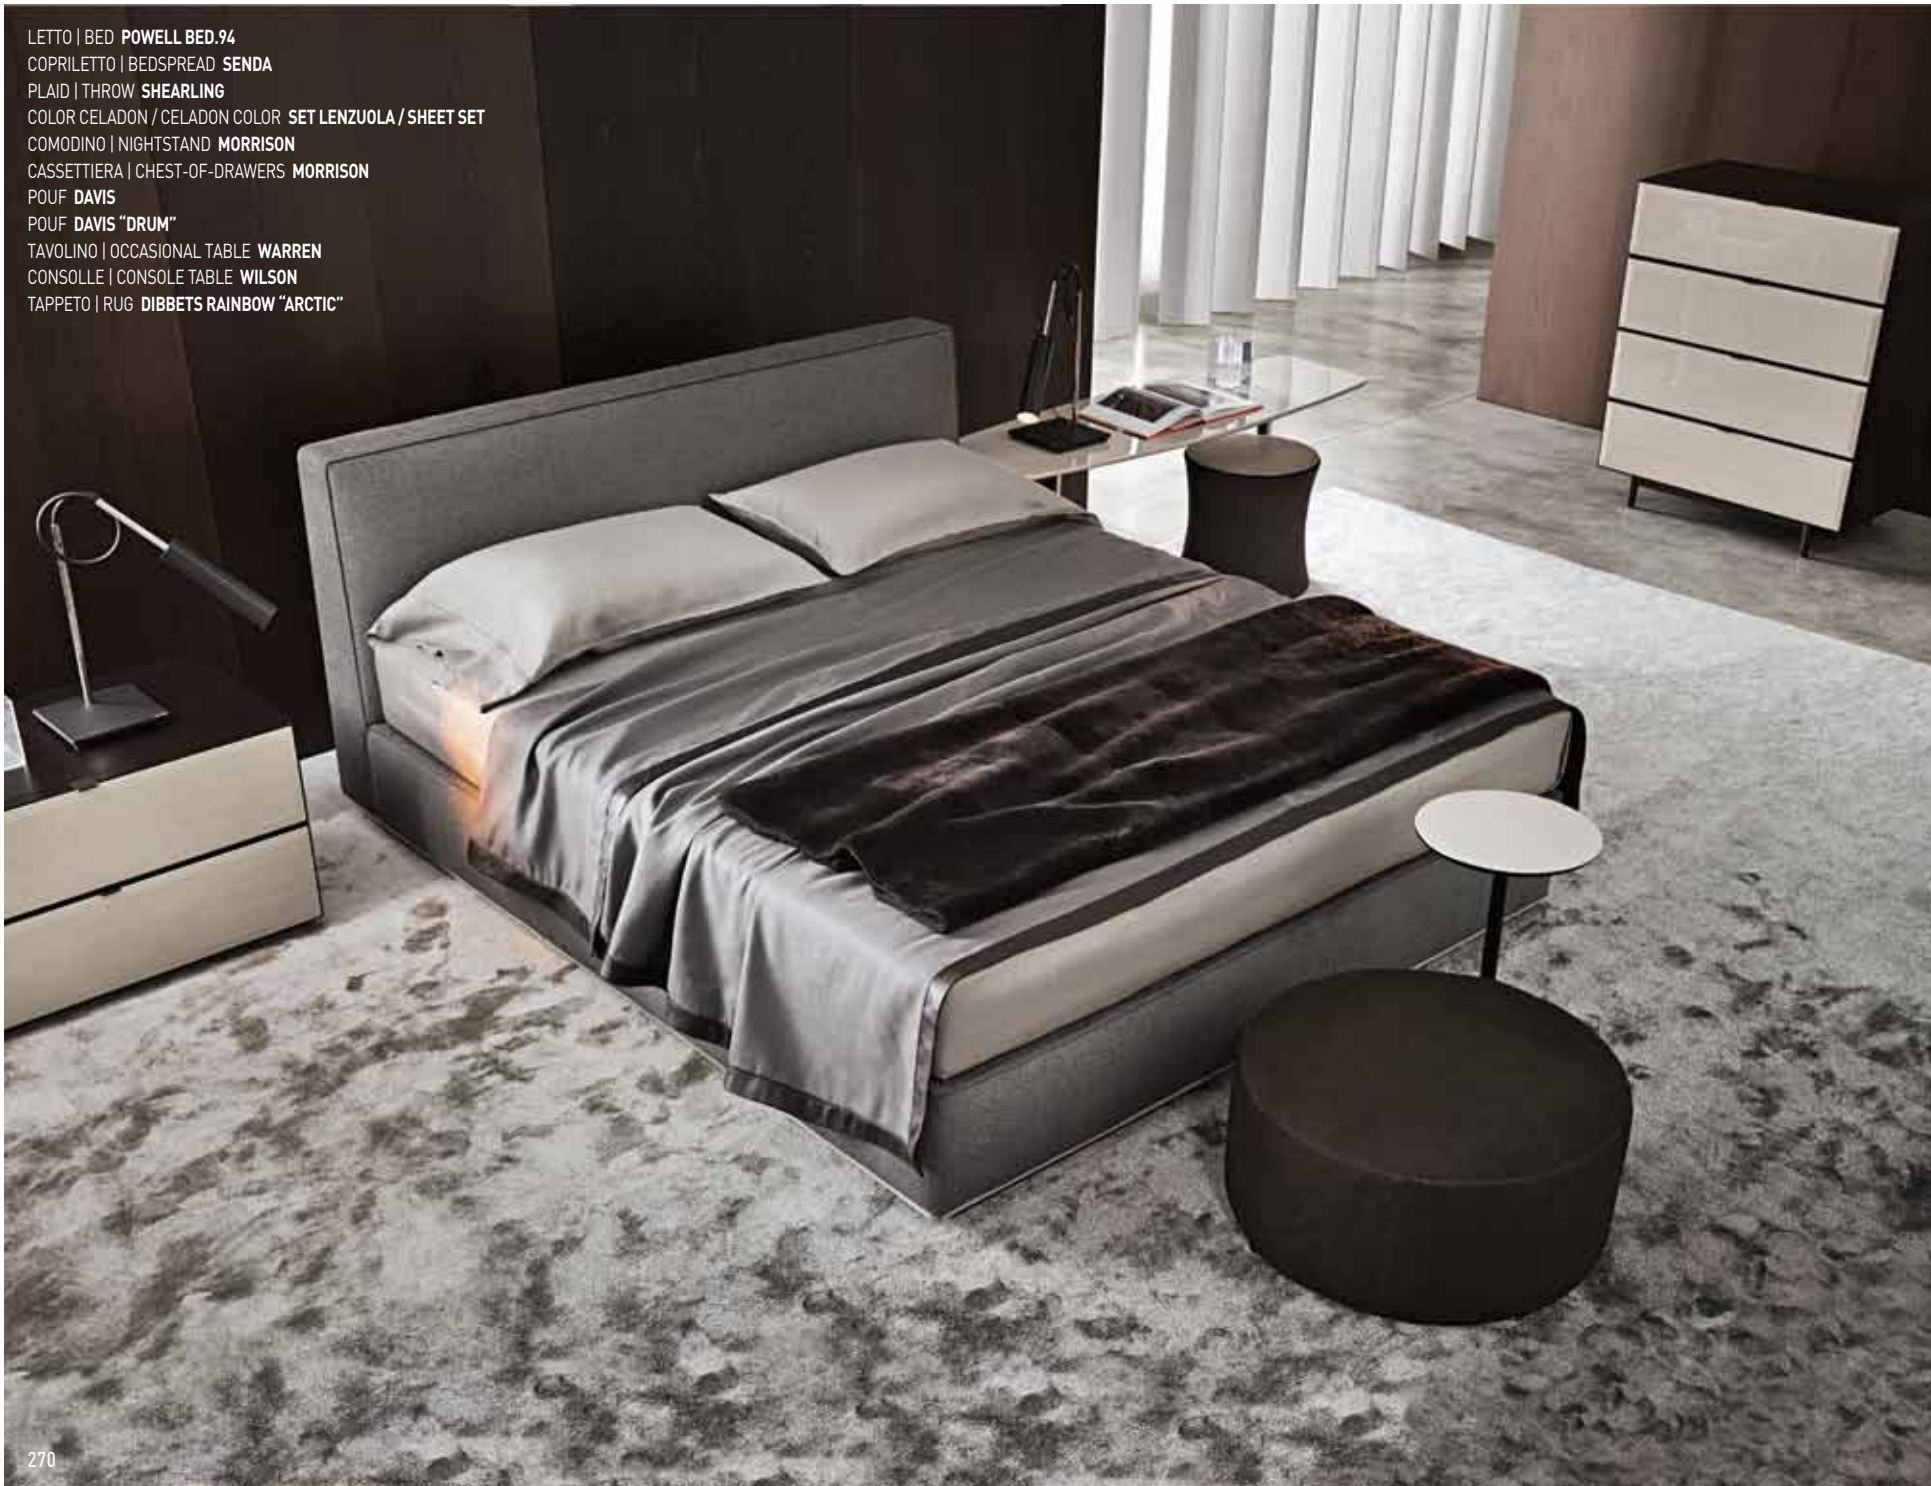

LETTO | BED **POWELL BED.94**
COPRILETTO | BEDSPREAD **SENDA**
PLAID | THROW **SHEARLING**
COLOR CELADON / CELADON COLOR **SET LENZUOLA / SHEET SET**
COMODINO | NIGHTSTAND **MORRISON**
CASSETTIERA | CHEST-OF-DRAWERS **MORRISON**
POUF **DAVIS**
POUF **DAVIS "DRUM"**
TAVOLINO | OCCASIONAL TABLE **WARREN**
CONSOLLE | CONSOLE TABLE **WILSON**
TAPPETO | RUG **DIBBETS RAINBOW "ARCTIC"**