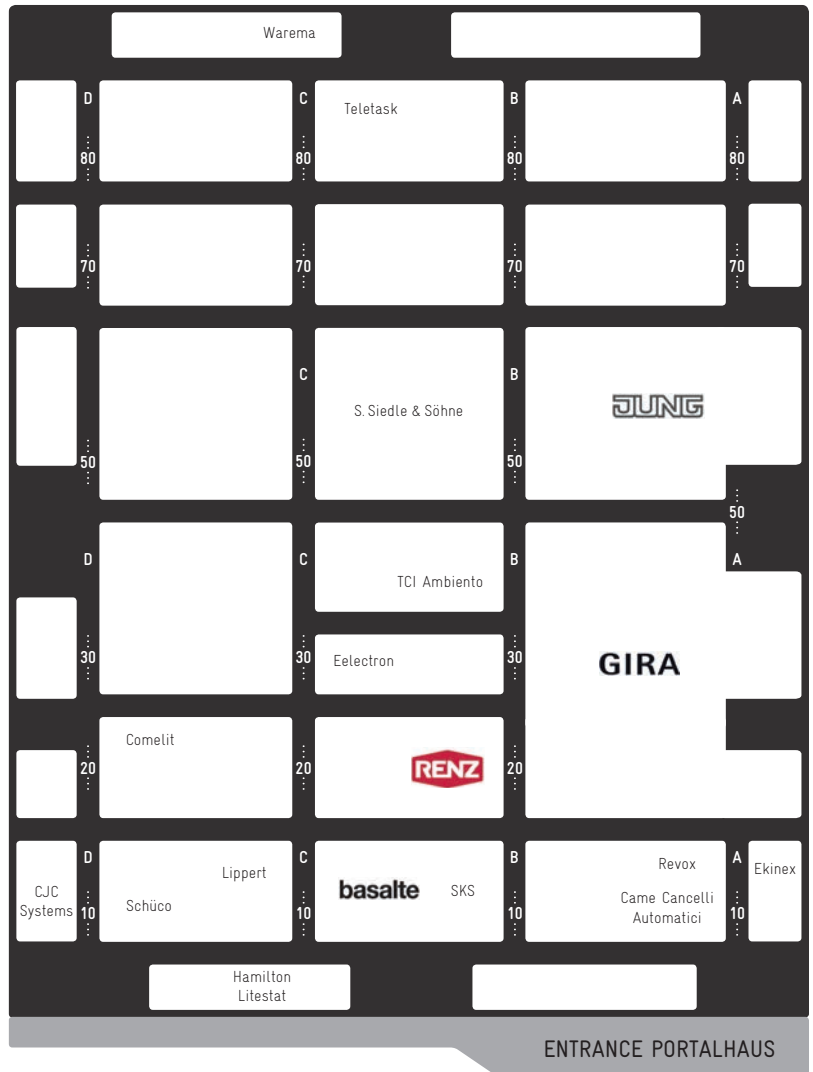

ZEITLOS REDUZIERT KONSEQUENT

LS ZERO

JUNG

JUNG.DE