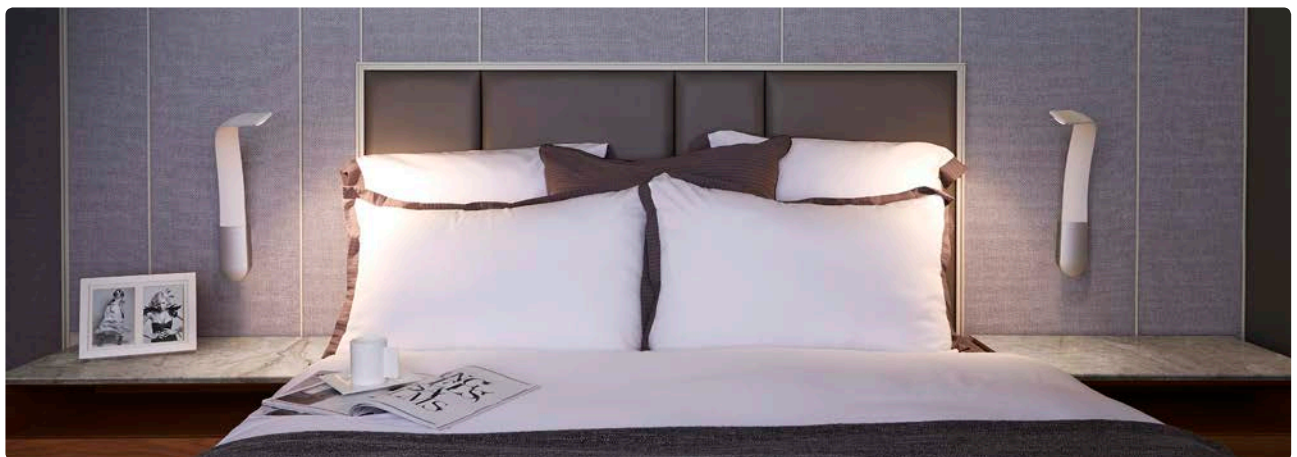

Integrated motion-sensor technology

The new Hatha Wall lamp

QisDesign's recently launched Hatha Wall lamp, whose flexible metal spine, inside a silicone body, allows its LED light source to be angled in any direction