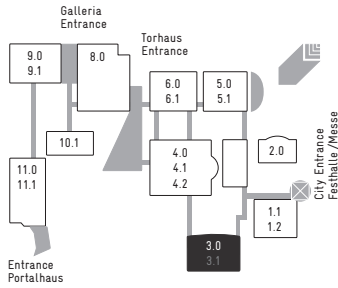

Multiline	E35
Nexia	C10
Reggiani	E81
RZB	D41
Sagitario Lighting	C20
Sill Franz	B91
Trilux	D11-E11
Tulux	B11
We-ef	A61
Wever & Ducre	C41
Willy Meyer + Sohn	B21
XAL	D10

This list was printed on February 17th, 2016.
We apologise sincerely if we have omitted or misplaced any top-quality manufacturers.

NOTES

HALL 3.0

Aldabra	A81
Arcluce	C50
Ayal Rosin	A10
Bäro	B81
Baltensweiler	A34
Bartenbach	A92
Bega	C71-C91
Castaldi Lighting	B41
Daisalux	E91
Erco	A11
Fagerhult	D91-D95
Glashütte Limburg	C71-C91
Hatec	D30
Hoffmeister	B91-B95
Kreon	B61
Leipziger Leuchten	E31
Licht im Raum	B15
LTS	D91-D95
Ludwig Leuchten	D50
Mareco Luce	B30
Metalmek	C30
Modular	C51

F
D
C
B
A

WC
TO HALL 1+2

TRILUX SIMPLIFY YOUR LIGHT.
XAL
Nexia Sagitario Lighting
Tulux LICHT IM RAUM®
Erco
AYAL ROSIN

Willy Meyer + Sohn

You have not seen it all before you have visited Louis Poulsen in Hall 1.2 C20

louis poulsen