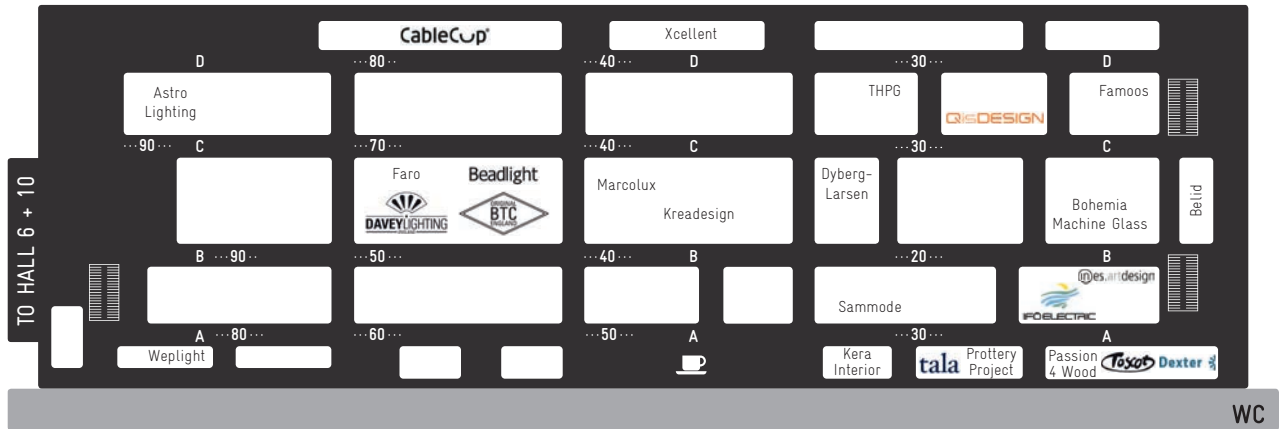

HALL 5.1

ARCHITONIC
JOB
SCOUT

For the best brains at the intersection of business and creation.

jobs.architonic.com