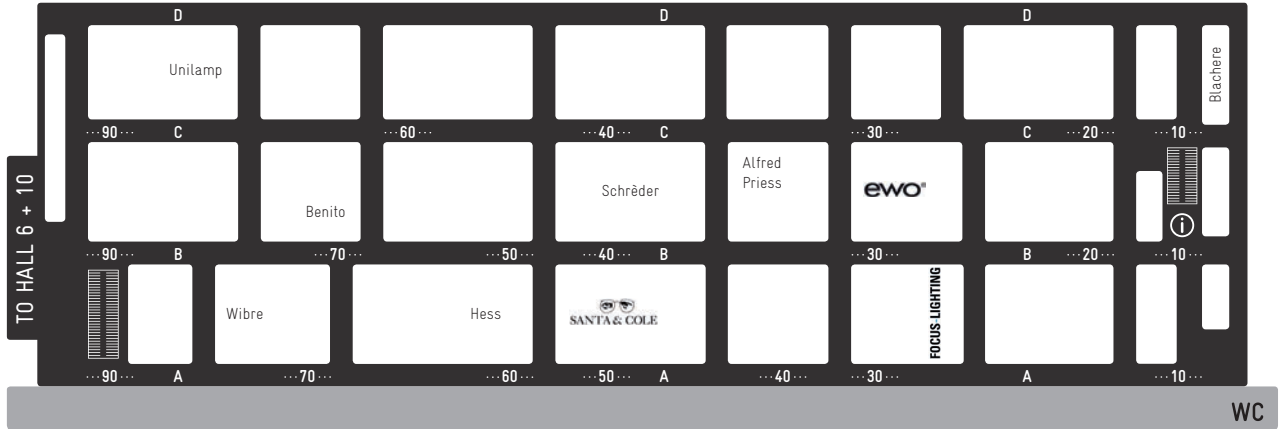

PASSION 4 WOOD | A15

RENZ | HALL 11.1 | B25

RENZ | HALL 11.1 | B25

HALL
5.0-5.1

HALL 5.0

HALL 5.1

ARCHITONIC
JOB
SCOUT

For the best brains at the intersection of business and creation.

jobs.architonic.com