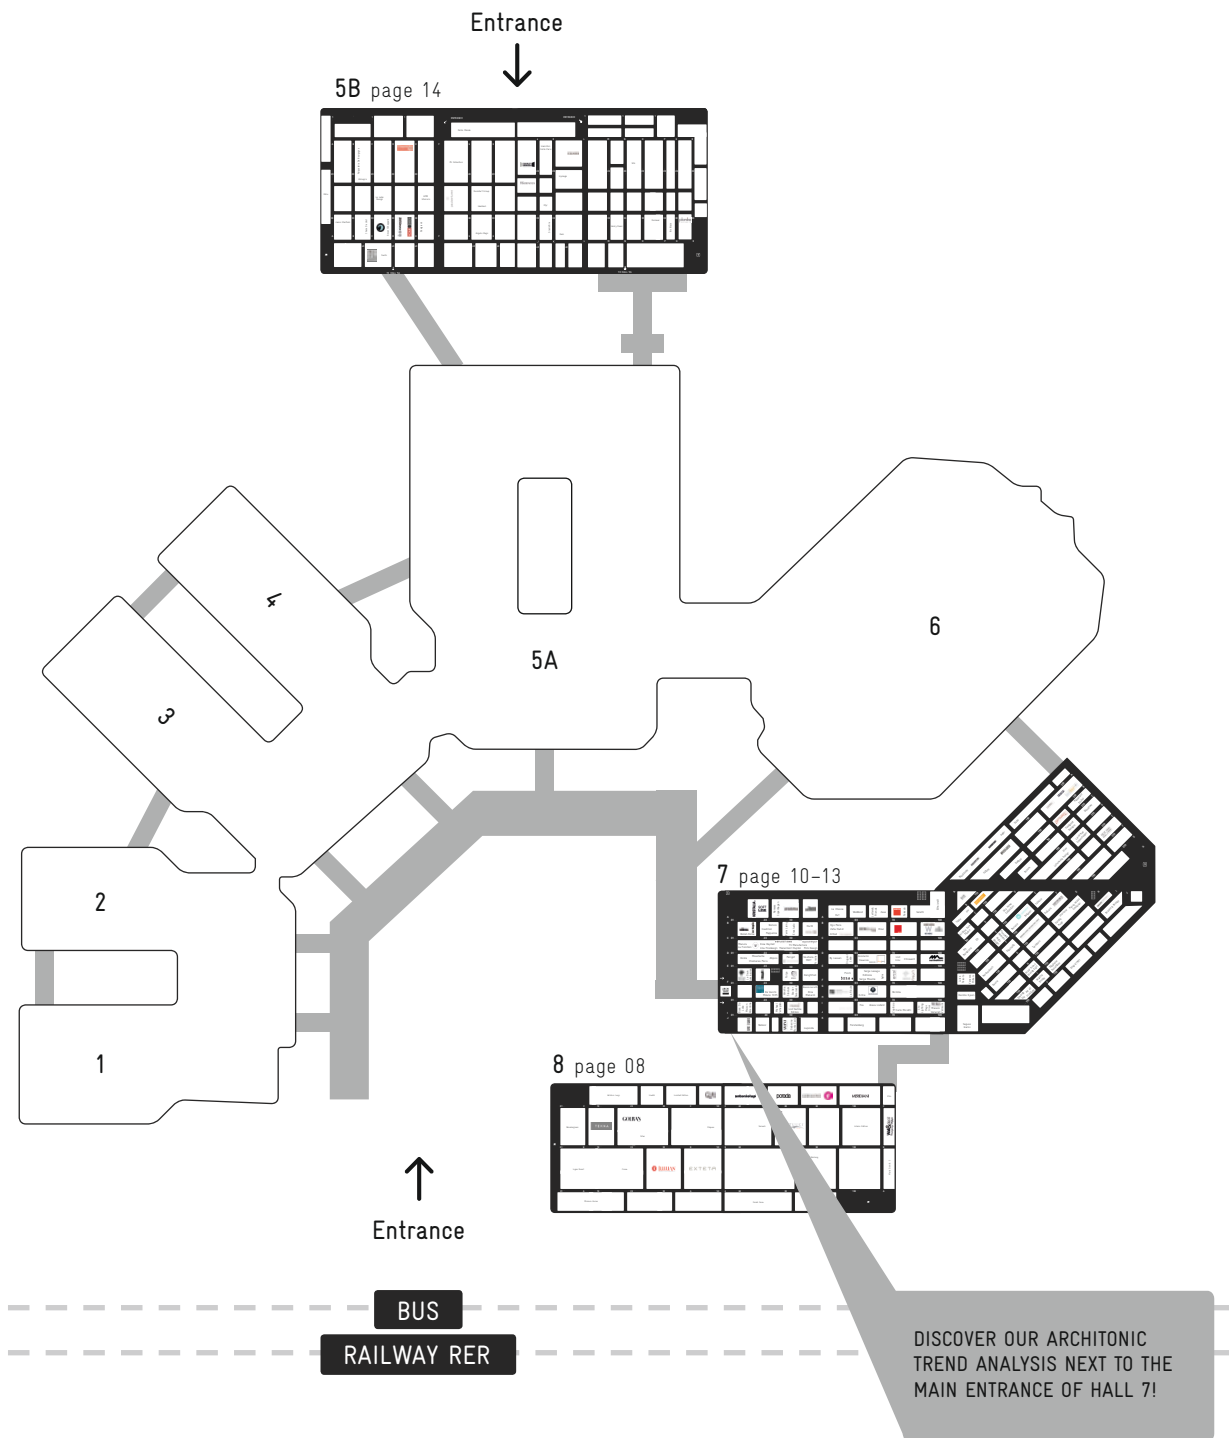

OVERVIEW PLAN