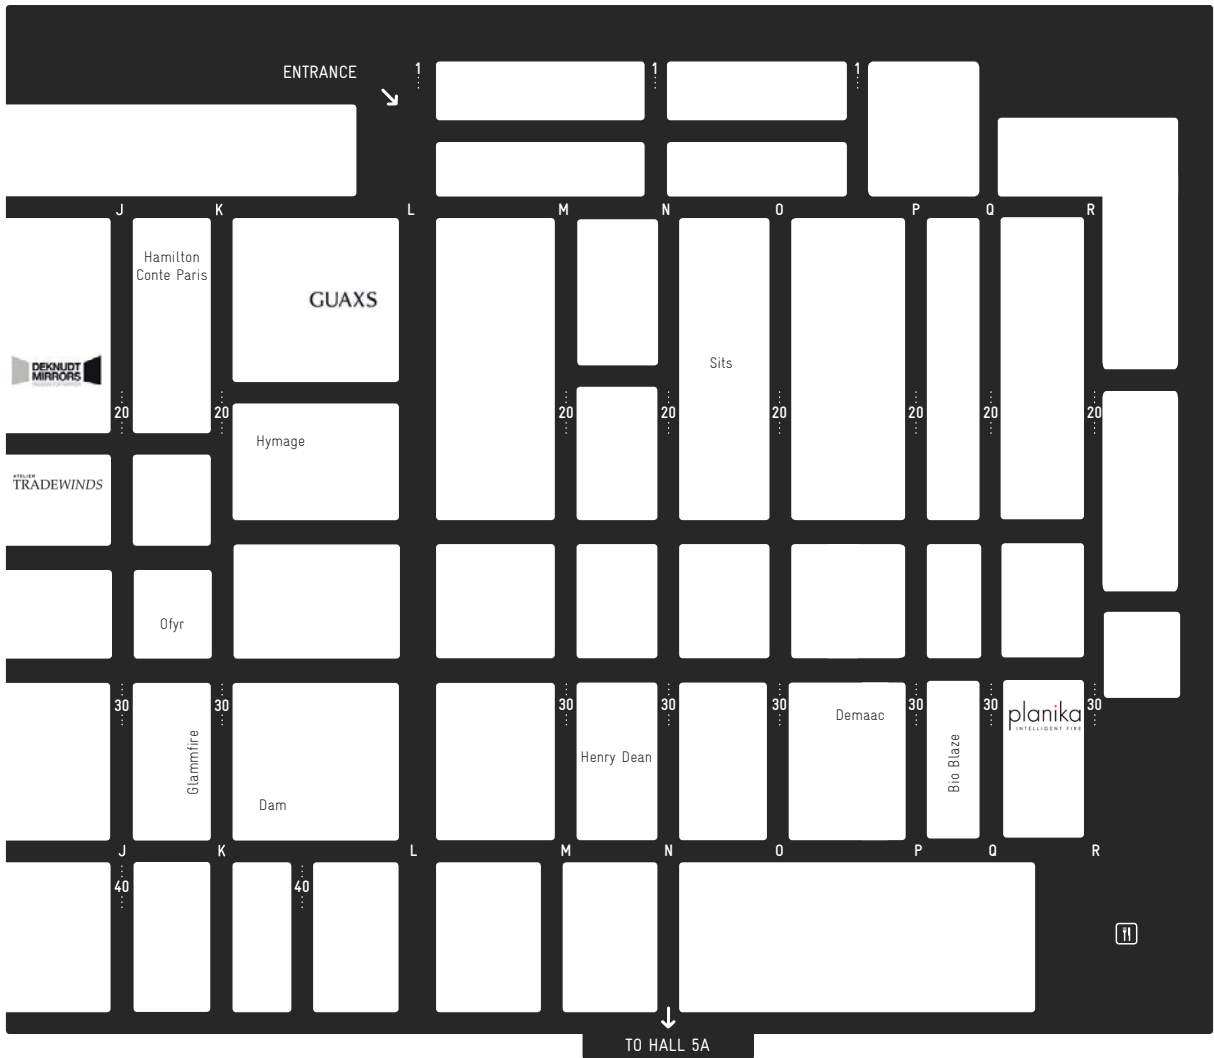

# HALL 5.0 B

This list was printed on 5 December 2016.  
We sincerely apologise if we have, through oversight, omitted any top-quality manufacturers or located them incorrectly.

**LONDON  
ART**

Milano Showroom:  
via Pontaccio 19  
IT / Brera Design District