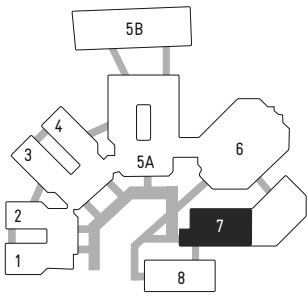

HALL  
8.0

↑ TO HALL 7 ↑

**expormim**

TWINS Armchair by MUT Design

Hall 7 Stand A175

NOTES

.....

.....