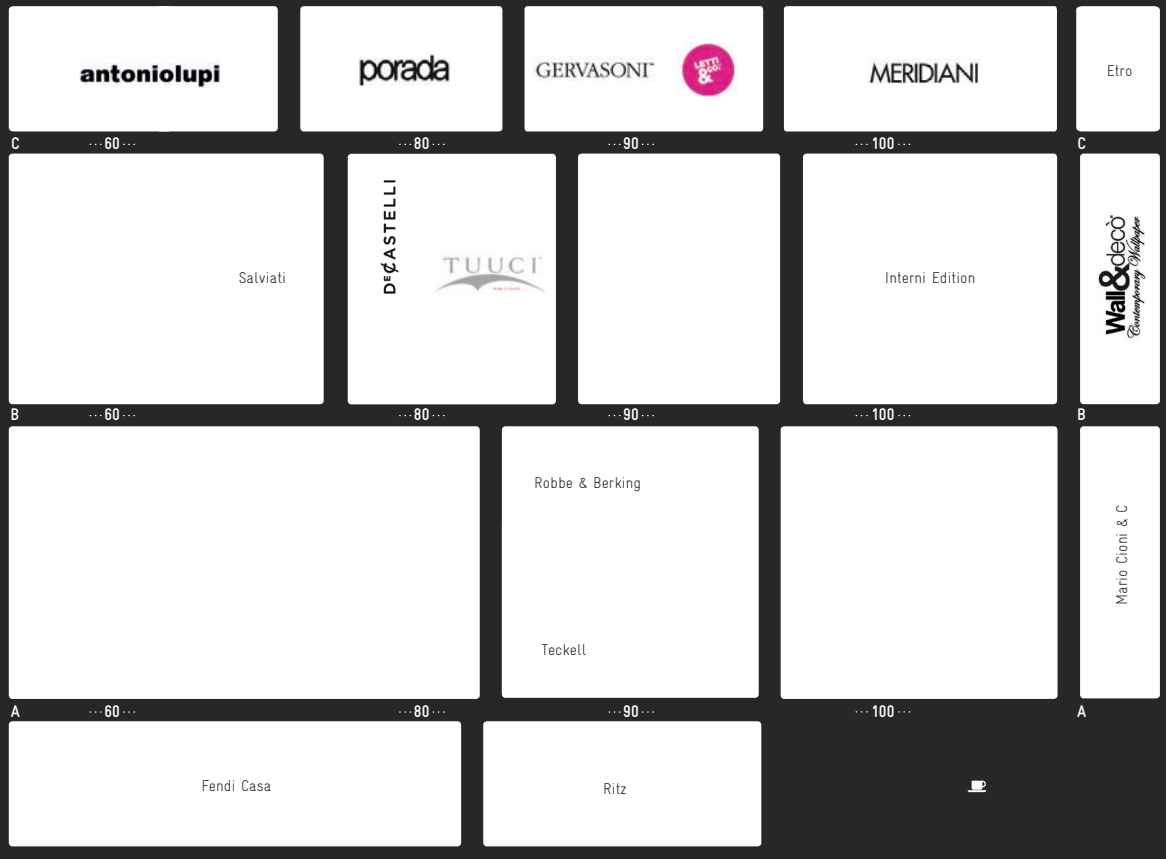

HALL
8.0

↑ TO HALL 7 ↑

expormim

TWINS Armchair by MUT Design

Hall 7 Stand A175