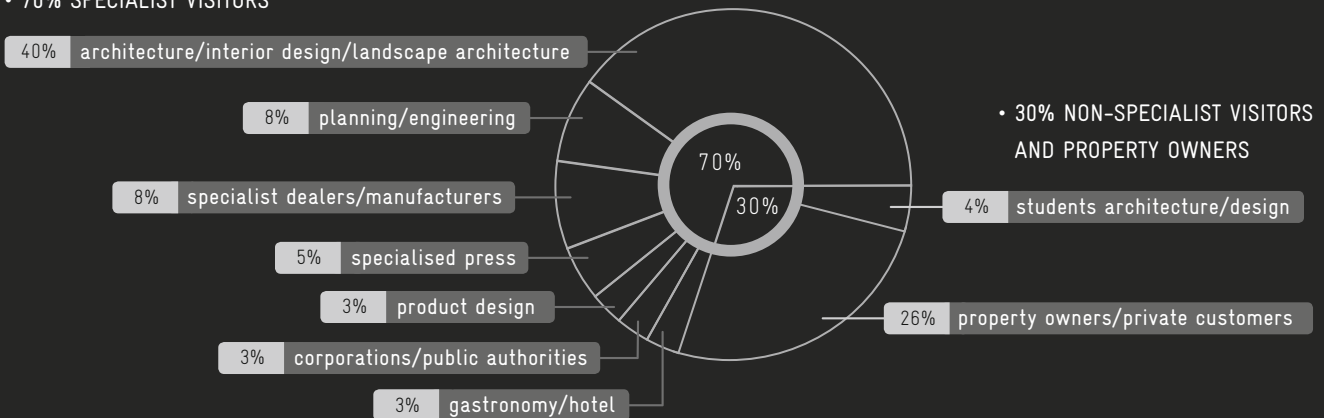

The Architonic Guide allows you to find the best exhibitors quickly. Architonic's selection is purely an editorial one and is limited to high-end manufacturers whose products are relevant to the design of buildings and spaces. It's a guide by architects for architects.

ARCHITONIC.COM

OVERVIEW PLAN

ARCHITONIC TREND ANALYSIS

TOP 10 DRINKS CABINETS

from Architonic Members exhibiting at imm

Architonic is the world's leading research tool for the specification of premium architectural and design products. Our curated database currently provides information about more than 300,000 products from 1,500 brands and 10,400 designers. 16 million architects, interior designers and design enthusiasts annually choose Architonic as their guide to the very best. This gives us an insight into developments in the architecture and design markets, which we would like to share with our community. For imm 2017, we have identified the top 10 most popular drinks cabinets on architonic.com from imm 2017 exhibitors.

The ranking is based on the number of page views on architonic.com, which depends on different traffic sources linking to the respective product, such as navigation on architonic.com, direct links via Google and advertising campaigns linking to the product among others. The rankings are limited to Architonic Member brands exhibiting at IMM 2017 and their products. All information was collected in the period March to November 2016.

- 16 MILLION VISITS ANNUALLY
- 665,000 FACEBOOK FANS
- 70% PROFESSIONALS
- 70% EUROPE
- 20% AMERICAS
- 10% ASIA

• 70% SPECIALIST VISITORS

MOST-VIEWED DRINKS CABINETS ON ARCHITONIC.COM

Discover our Architonic Trend Analysis on the passage between hall 10 and 11