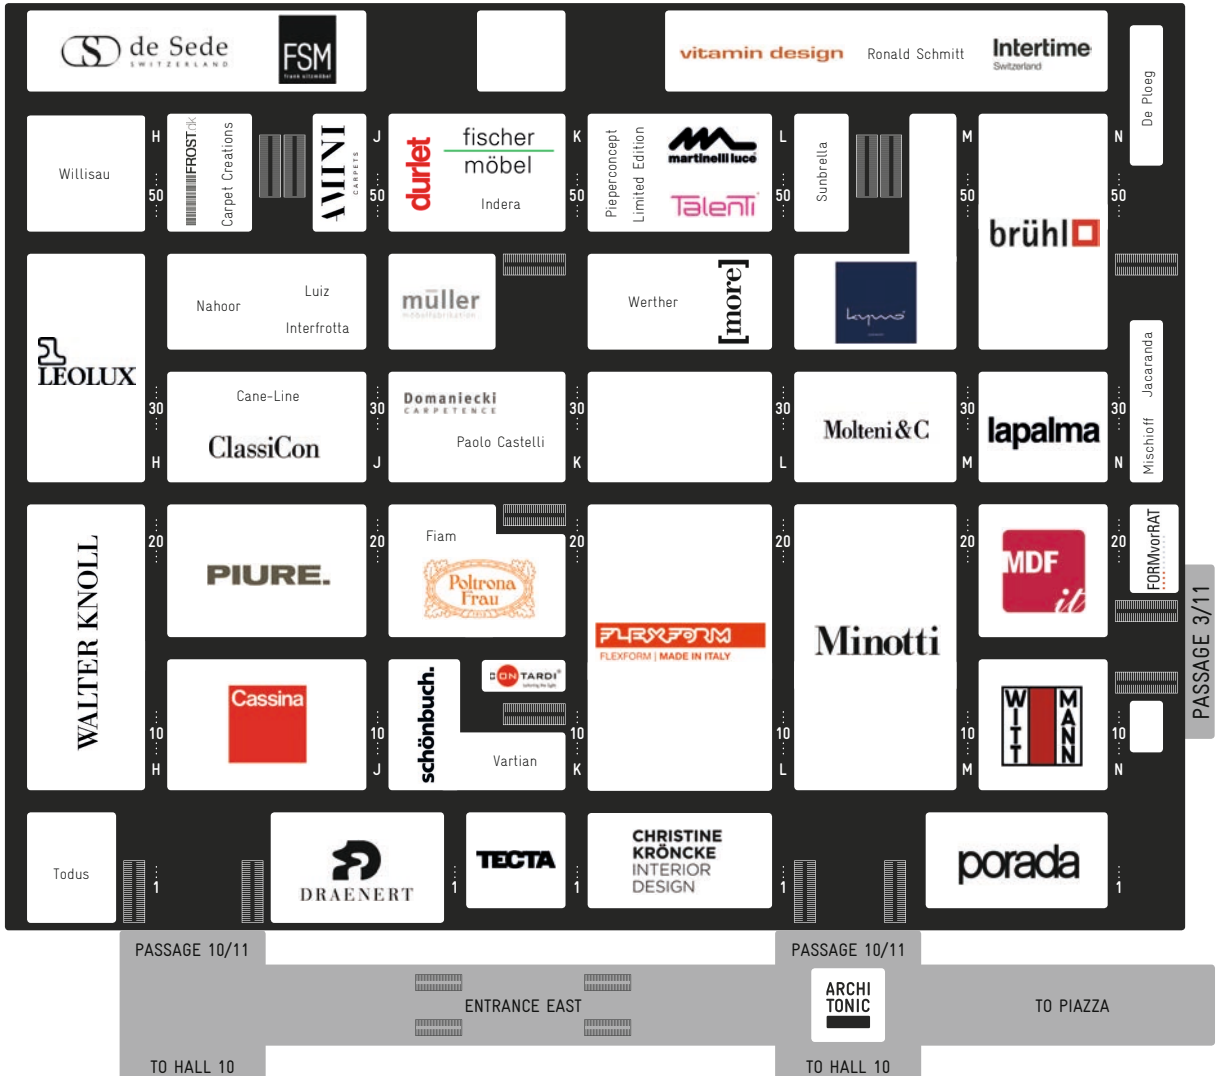

WITTMANN HAYON WORKSHOP
Hall 11.2, Stand M010/N011

INTERTIME | N61-M60

1630 Mellow

INTERTIME | N61-M60

1630 Mellow

INTERTIME | N61-M60

1630 Mellow

HALL
11.2
PURE