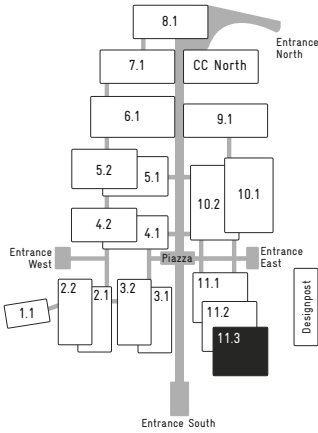

tak Tisch

YOMEI | R10

Smart Nachttische

YOMEI | R10

S100

HALL
11.3
PURE

Schramm	T51-S40
Spectral	Q11-P18
Sudbrock	Q20
Sur&Plus	S28
Team 7	P30-Q31
Treca Interiors Paris	S02-T01
Yomei	Q14-R10

This list was printed on 29 November 2016. We sincerely apologise if we have omitted any top-quality manufacturers or located them incorrectly.