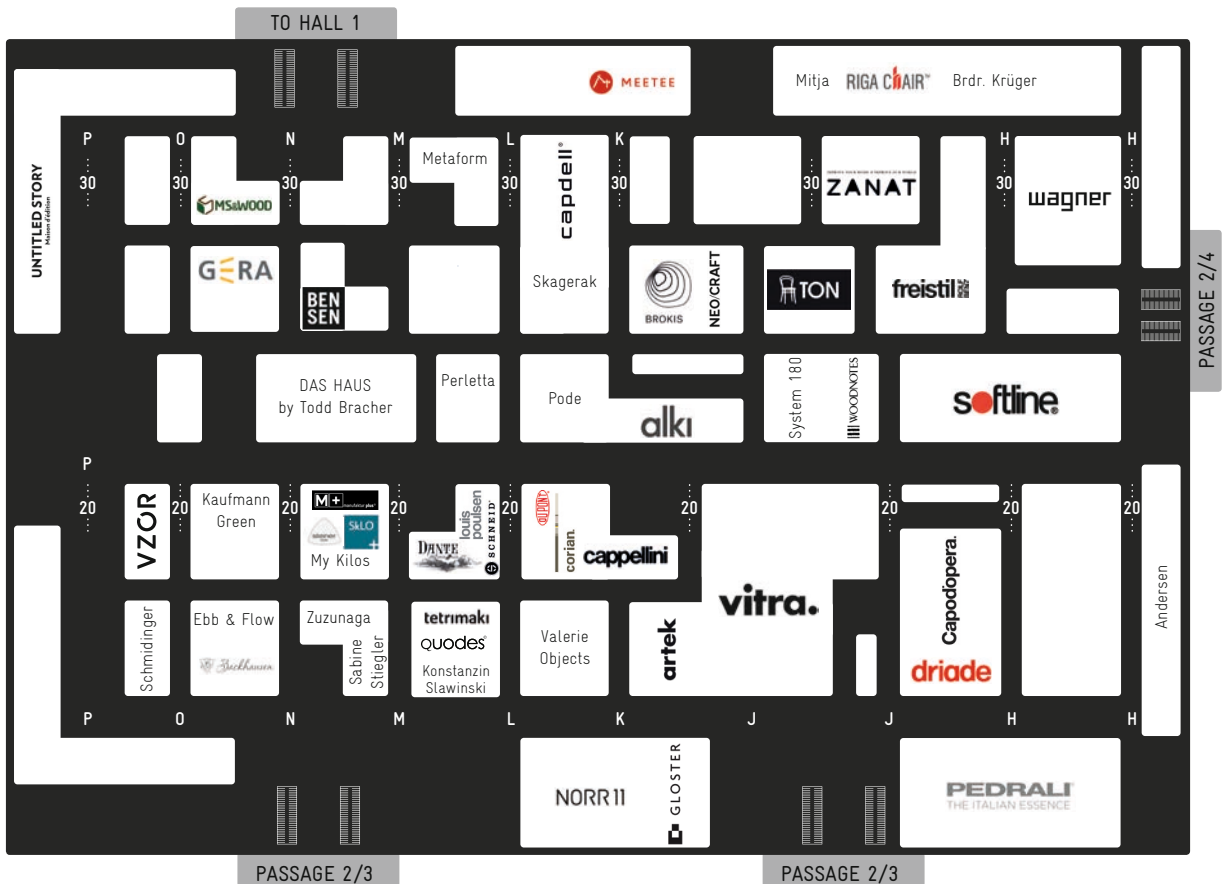

VZOR | 018

RM 58

FREISTIL, ROLF BENZ | H20

freistil 175

FREISTIL, ROLF BENZ | H20

freistil 173

HALL

2.2

PURE EDITIONS

www.ton.eu

meet us at a new location

leaf collection
designed by e-ggs IT

imm cologne
hall 2.2, stand J 020