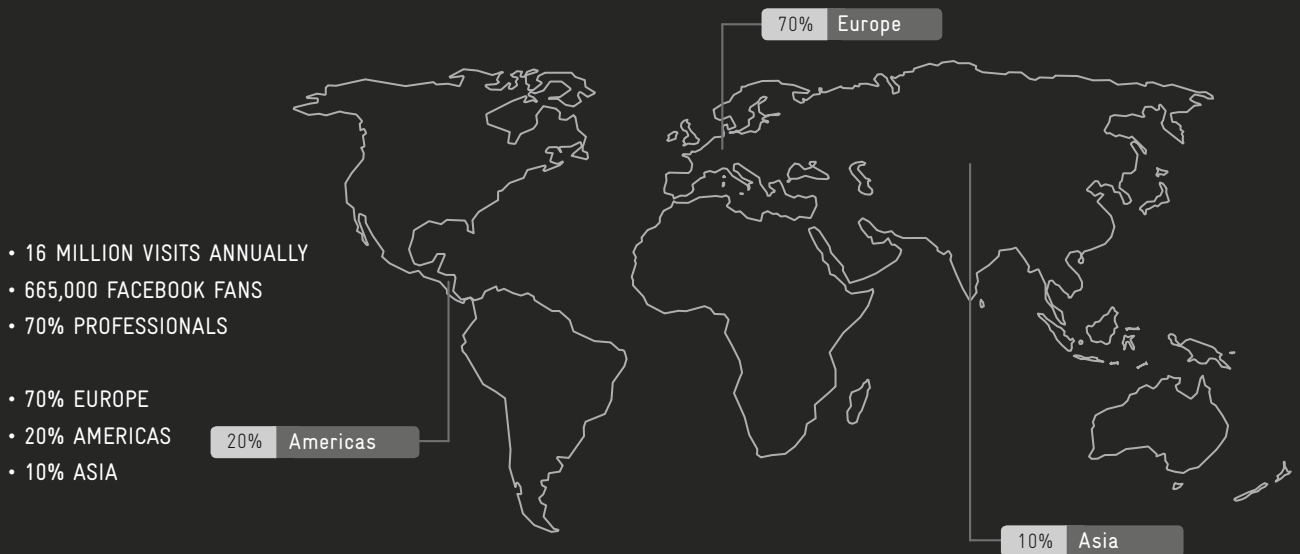

ARCHITONIC.COM

OVERVIEW PLAN

ARCHITONIC TREND ANALYSIS

TOP 10 DRINKS CABINETS

from Architonic Members exhibiting at imm

Architonic is the world's leading research tool for the specification of premium architectural and design products. Our curated database currently provides information about more than 300,000 products from 1,500 brands and 10,400 designers. 16 million architects, interior designers and design enthusiasts annually choose Architonic as their guide to the very best. This gives us an insight into developments in the architecture and design markets, which we would like to share with our community. For imm 2017, we have identified the top 10 most popular drinks cabinets on architonic.com from imm 2017 exhibitors.

- 16 MILLION VISITS ANNUALLY
- 665,000 FACEBOOK FANS
- 70% PROFESSIONALS
- 70% EUROPE
- 20% AMERICAS
- 10% ASIA

• 70% SPECIALIST VISITORS

MOST-VIEWED DRINKS CABINETS ON ARCHITONIC.COM

Discover our Architonic Trend Analysis on the passage between hall 10 and 11