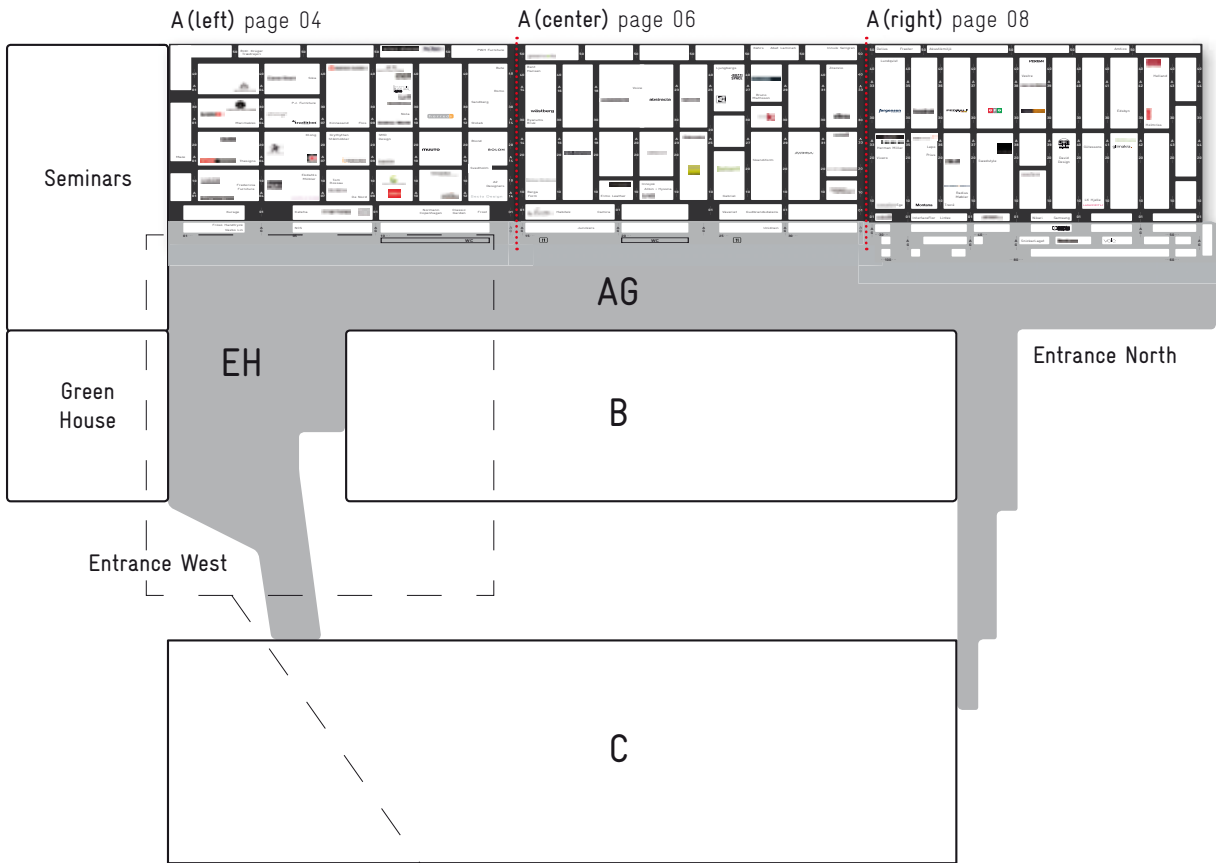

OVERVIEW PLAN