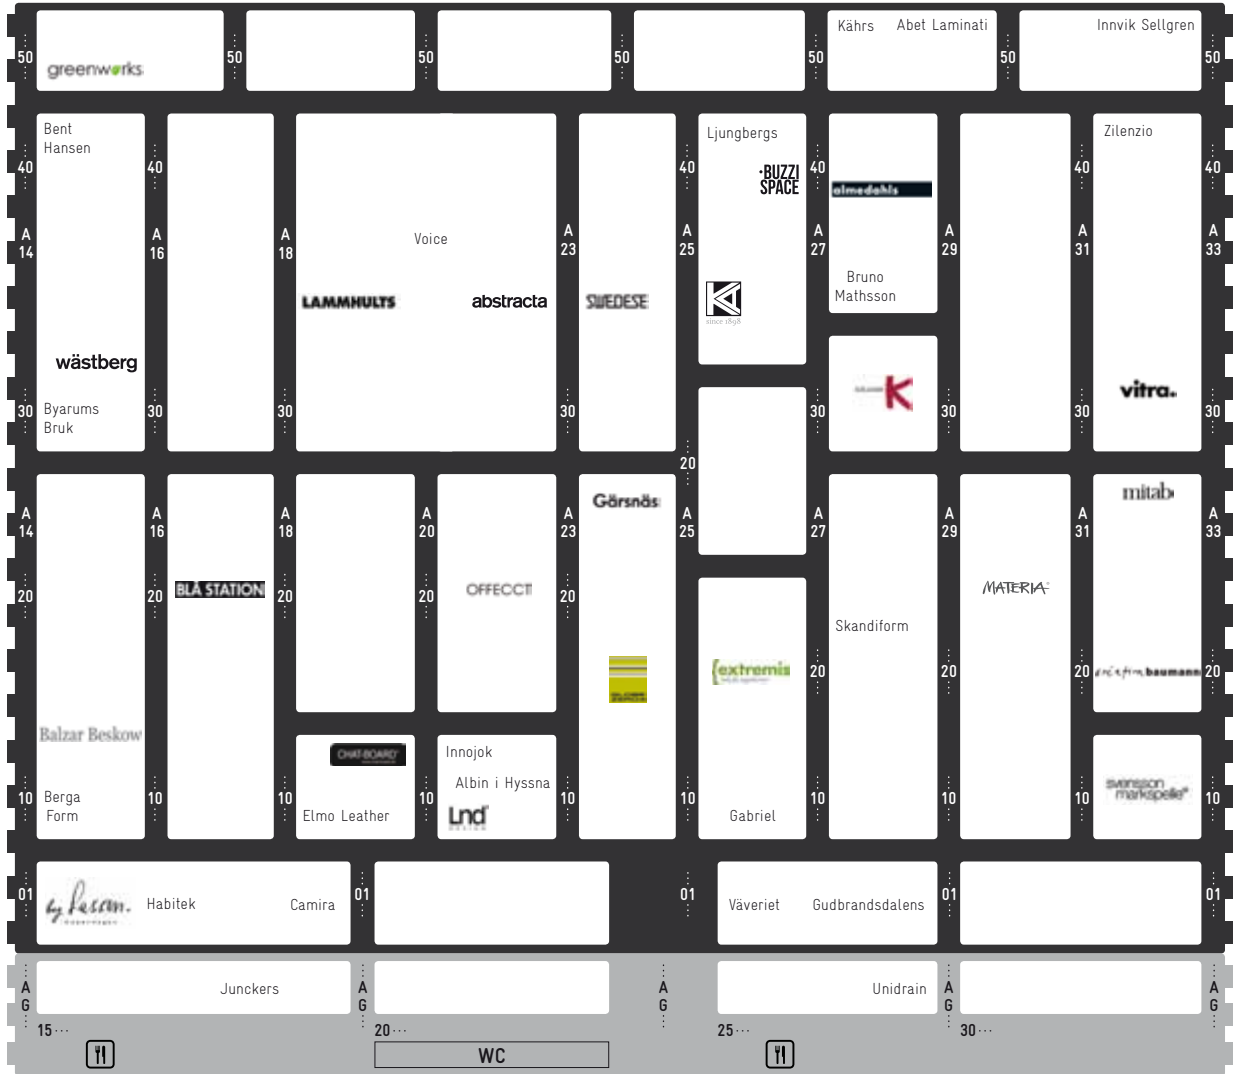

Visit us at SFF **Hall A - Stand 16:20**

BLÅ STATION

www.blastation.se