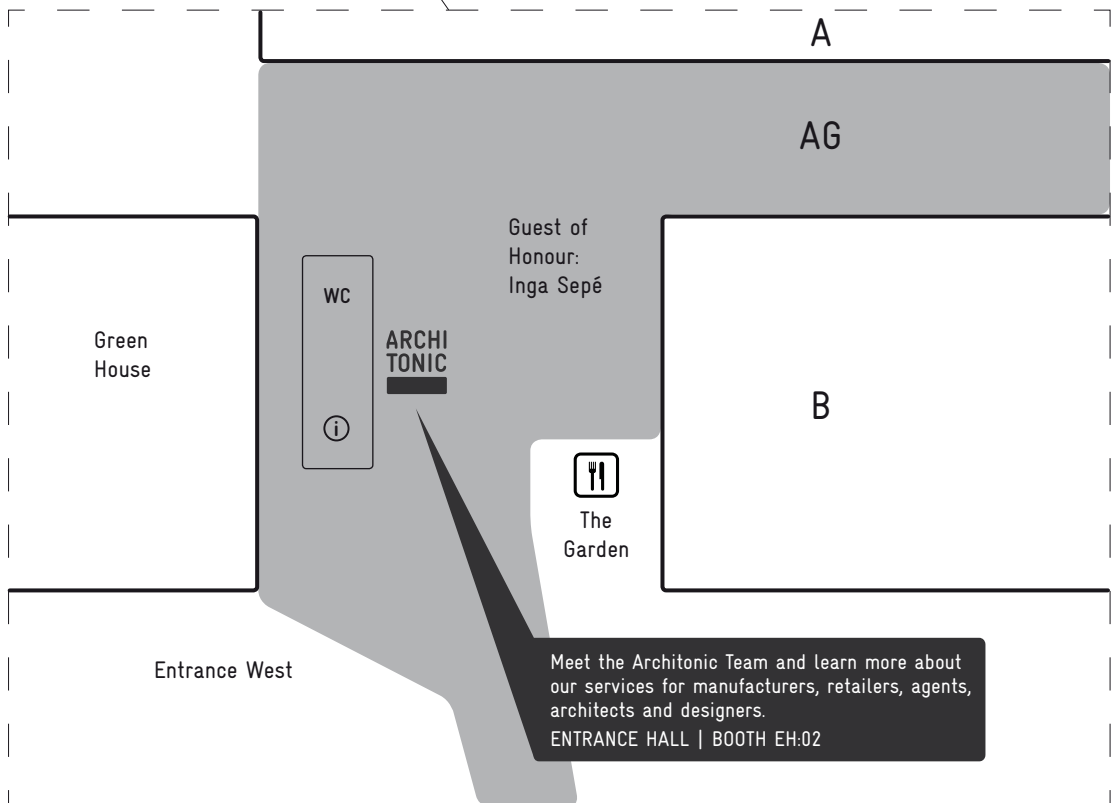

OVERVIEW PLAN