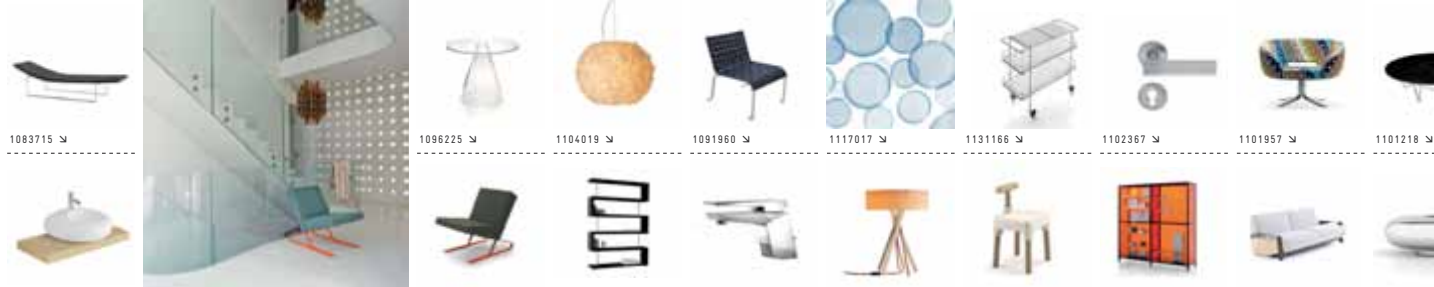

ARCHITONIC

THE INDEPENDENT RESOURCE FOR ARCHITECTURE AND DESIGN